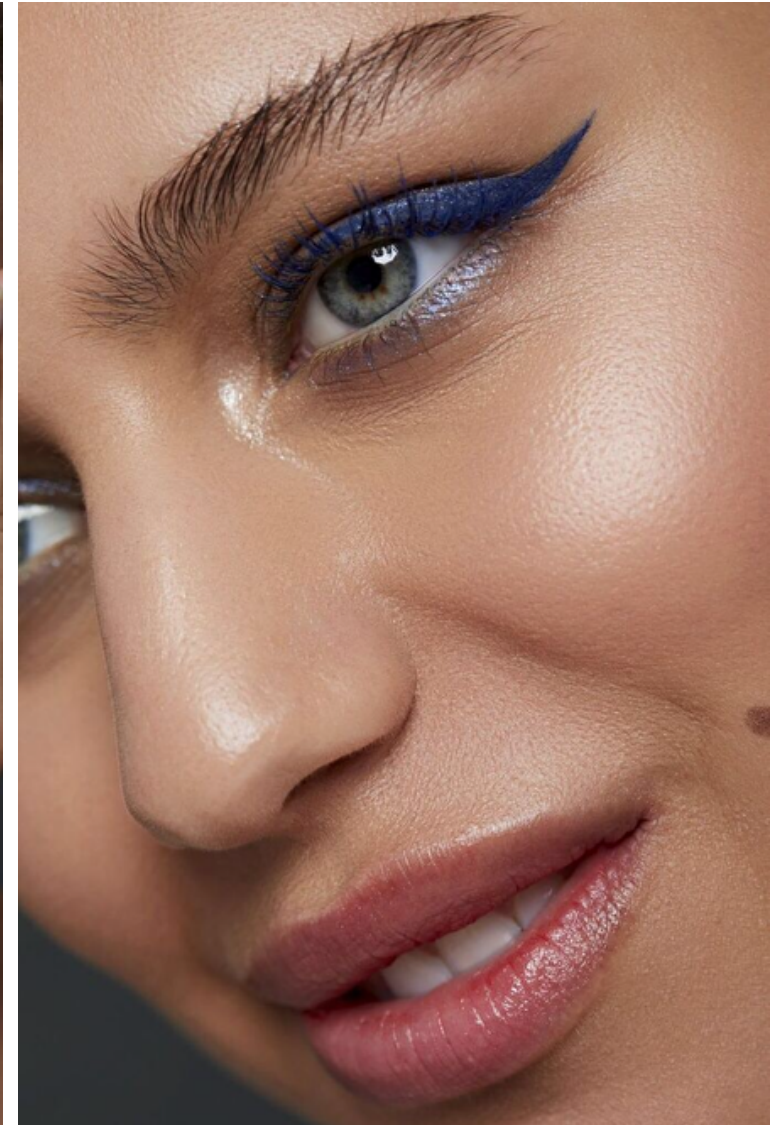

Select

MODEL MANAGEMENT

1400 Alton Rd Suite 103, Miami Beach, 33139, Florida, United States

Phone: (305) 672-6342 Fax: (305) 672-1749 Email: info.miami@selectmodel.com Website: <https://www.selectmodel.com/>

Lilly M

Height 173cm / 5' 8.0"

Bust 91cm / 36"

Waist 79cm / 31"

Hips 101cm / 40"

Shoes EU/US/UK 40 / 9 / 7

Hair Blond

Eyes Blue

Size EU/US 34 / 4

Cup A