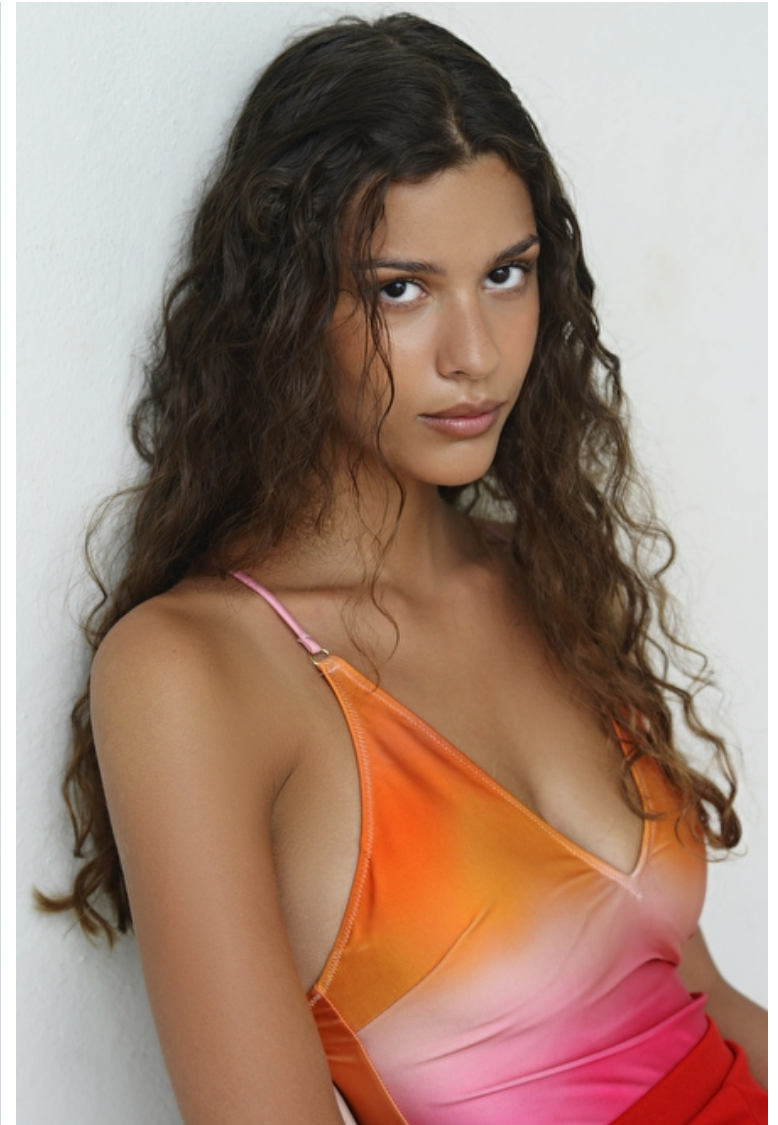

Lily Anderson

Height 182cm / 5' 11.5"

Size EU/US 34 / 4

Waist 71cm / 28"

Hips 94cm / 37"

Shoes EU/US/UK 40.5 / 9.5 / 7

Eyes Brown

Hair Brown