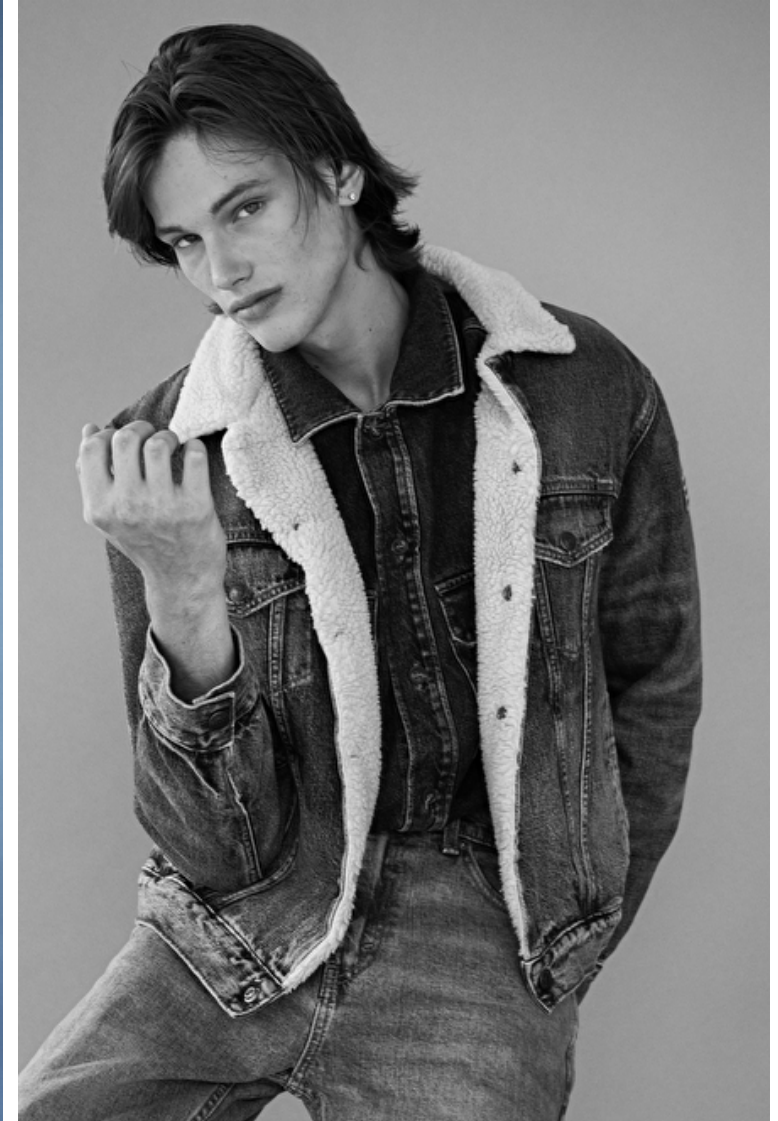

Logan Britton

Height 190cm / 6' 3.0"

Waist 81cm / 32"

Shoes EU/US/UK 46.5 / 13 / 11

Eyes Blue

Hair Light brown

Inseam 86cm / 34"

Suit size 42cm / 32"