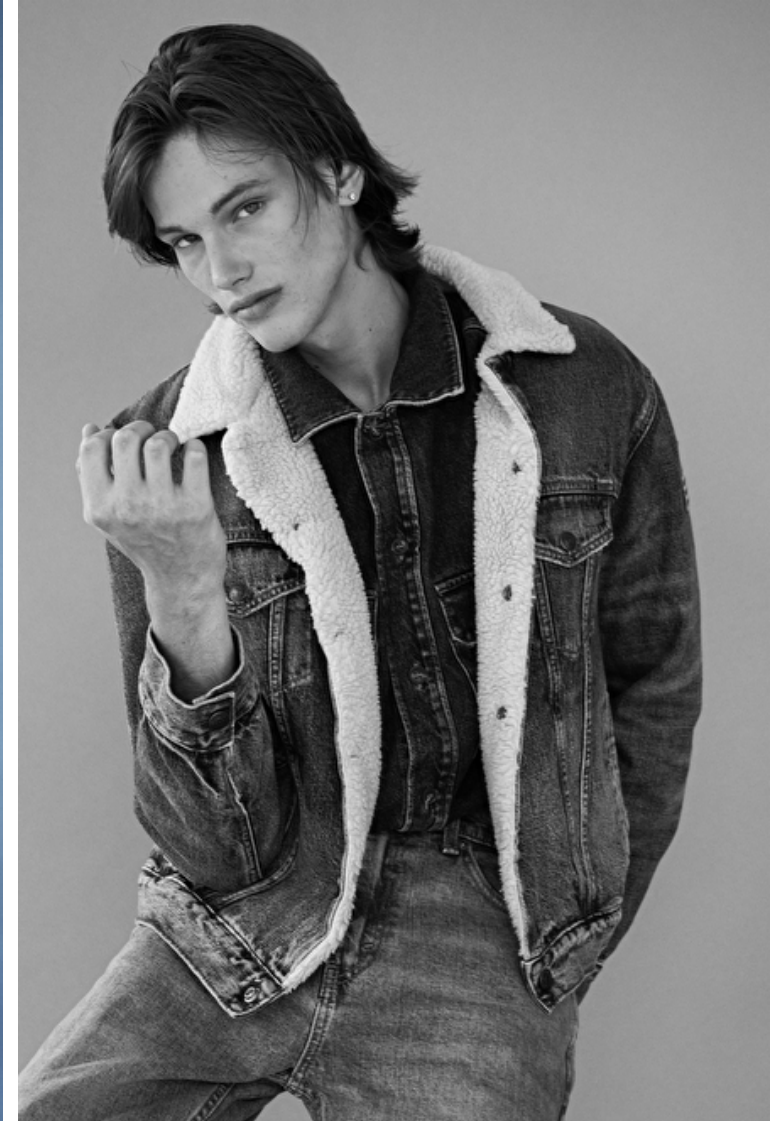

Logan Britton

Height 190cm / 6' 3.0"

Waist 81cm / 32"

Shoes EU/US/UK 46.5 / 13 / 11

Eyes Blue

Hair Light brown

Inseam 86cm / 34"

Suit size 42cm / 32"