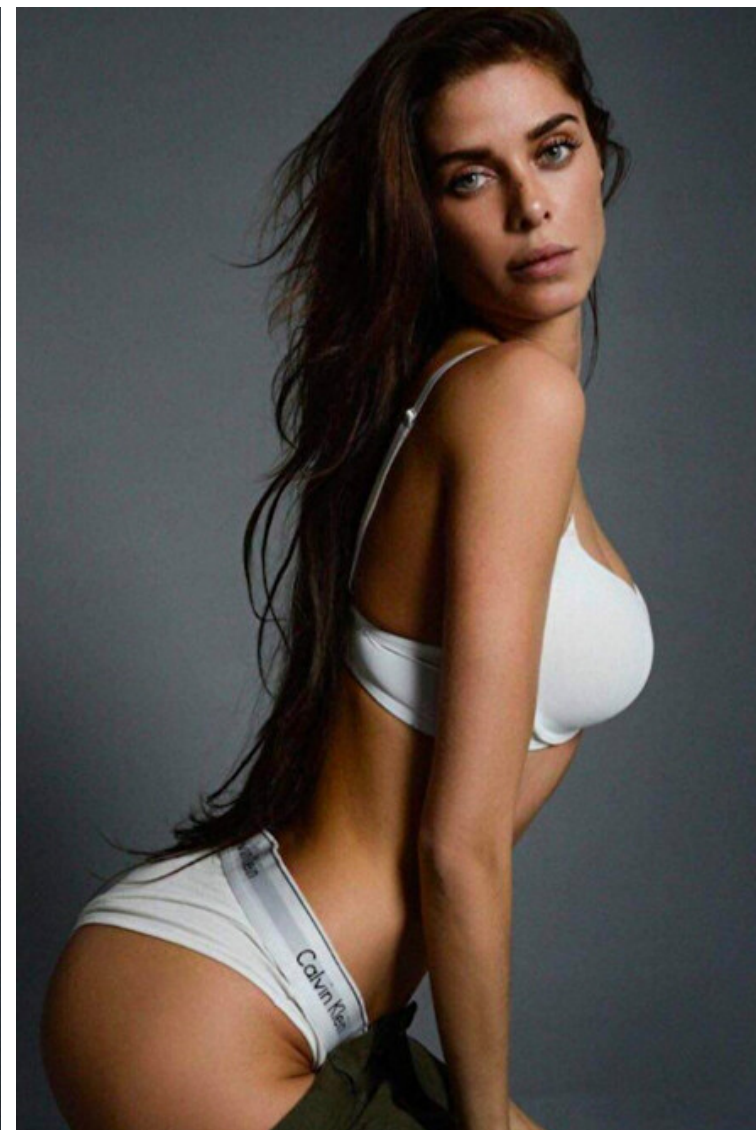

Lois Azzedine

Height 175cm / 5' 9.0"

Bust 84cm / 33"

Waist 64cm / 25"

Hips 89cm / 35"

Shoes EU/US/UK 40 / 9 / 7

Eyes Green

Hair Brown