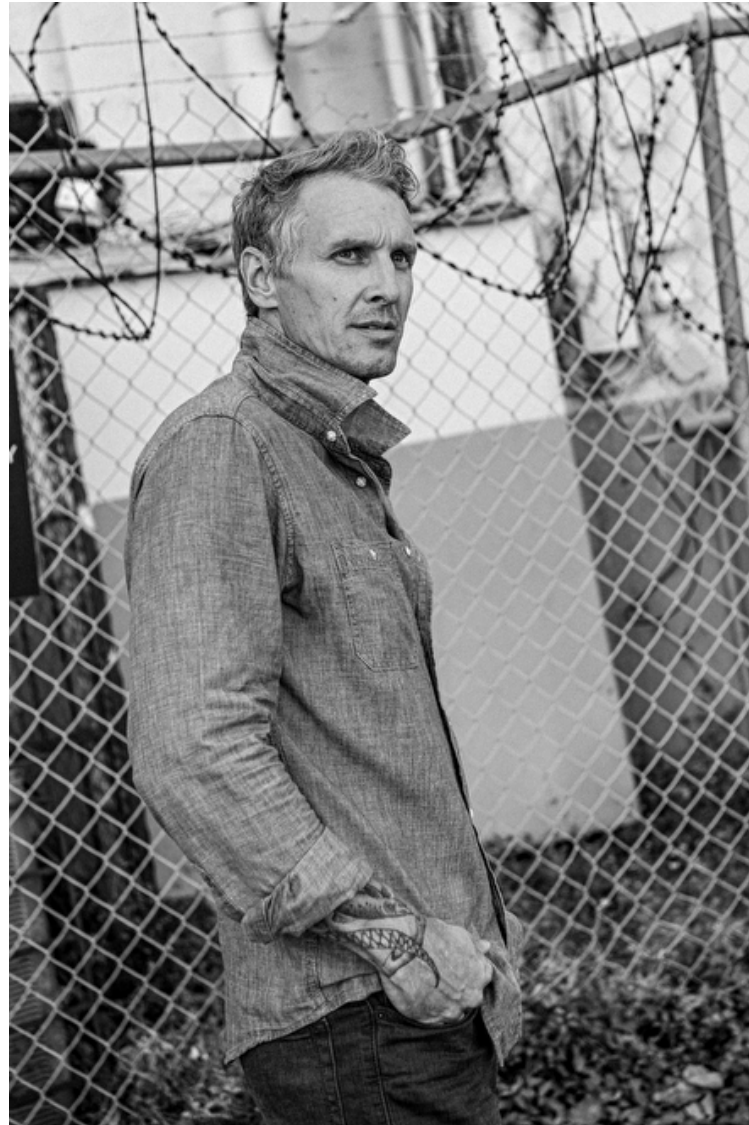

Select

MODEL MANAGEMENT

1400 Alton Rd Suite 103, Miami Beach, 33139, Florida, United States

Phone: (305) 672-6342 Fax: (305) 672-1749 Email: info.miami@selectmodel.com Website: <https://www.selectmodel.com/>

Lonnie Duncan

Height 188cm / 6' 2.0"

Waist 81cm / 32"

Shoes EU/US/UK 44.5 / 11.5 /
10

Eyes Blue

Hair Salt and pepper

Neck 41cm / 16"

Sleeve 86cm / 34"

Suit size 52cm / 42"