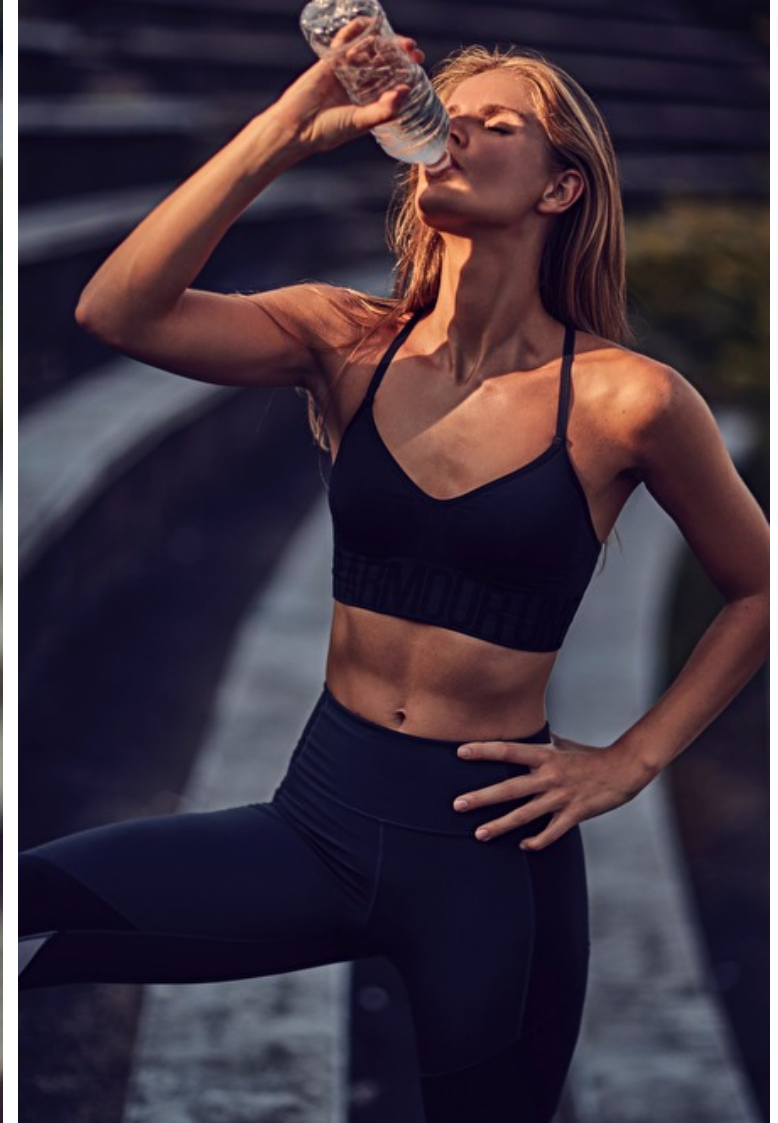

Select

MODEL MANAGEMENT

1400 Alton Rd Suite 103, Miami Beach, 33139, Florida, United States

Phone: (305) 672-6342 Fax: (305) 672-1749 Email: info.miami@selectmodel.com Website: <https://www.selectmodel.com/>

Luna Castilho

Height 180cm / 5' 11.0"

Size EU/US 36 / 6

Bust 86cm / 34"

Waist 64cm / 25"

Hips 92cm / 36"

Shoes EU/US/UK 42 / 10.5 / 9

Eyes Blue

Hair Blond

Cup B/C