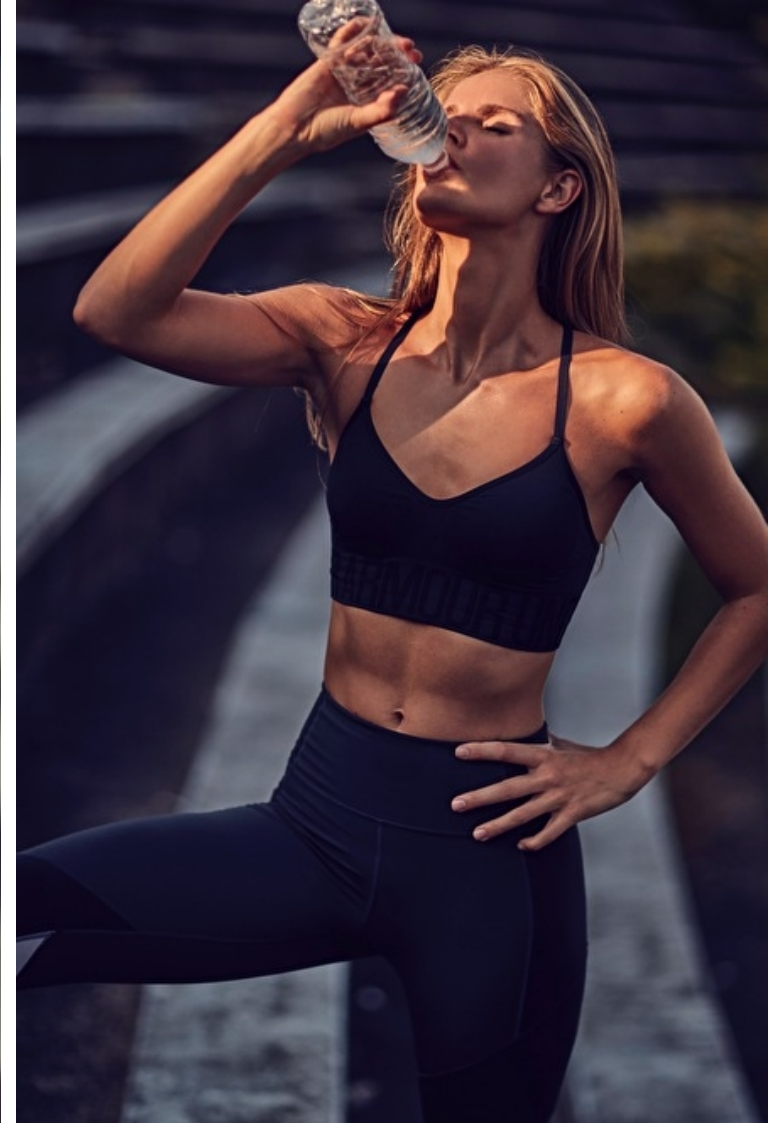

Select

MODEL MANAGEMENT

1400 Alton Rd Suite 103, Miami Beach, 33139, Florida, United States

Phone: (305) 672-6342 Fax: (305) 672-1749 Email: info.miami@selectmodel.com Website: <https://www.selectmodel.com/>

Luna Castilho

Height 180cm / 5' 11.0"

Size EU/US 36 / 6

Bust 86cm / 34"

Waist 64cm / 25"

Hips 92cm / 36"

Shoes EU/US/UK 42 / 10.5 / 9

Eyes Blue

Hair Blond

Cup B/C