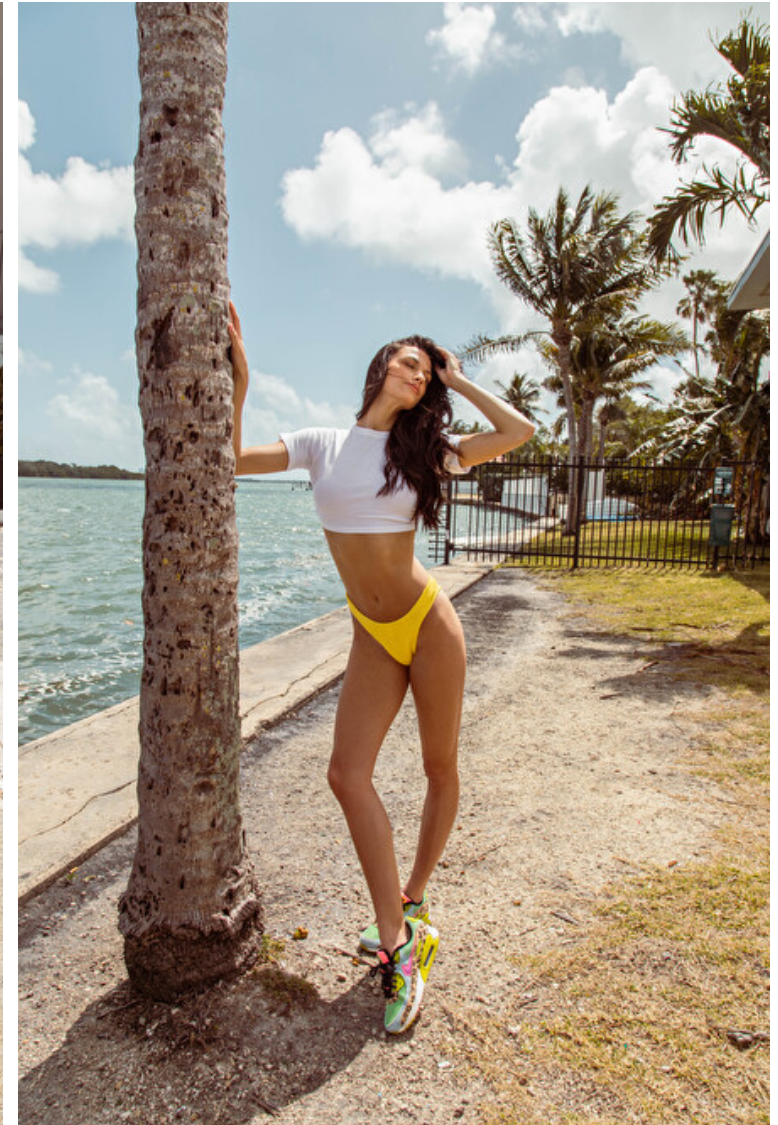

Select

MODEL MANAGEMENT

1400 Alton Rd Suite 103, Miami Beach, 33139, Florida, United States

Phone: (305) 672-6342 Fax: (305) 672-1749 Email: info.miami@selectmodel.com Website: <https://www.selectmodel.com/>

Madelyn Payne

Height 175cm / 5' 9.0"

Size EU/US 32 / 2

Bust 86cm / 34"

Waist 63cm / 25"

Hips 89cm / 35"

Shoes EU/US/UK 37.5 / 7 / 4

Eyes Brown

Hair Brown

Cup B