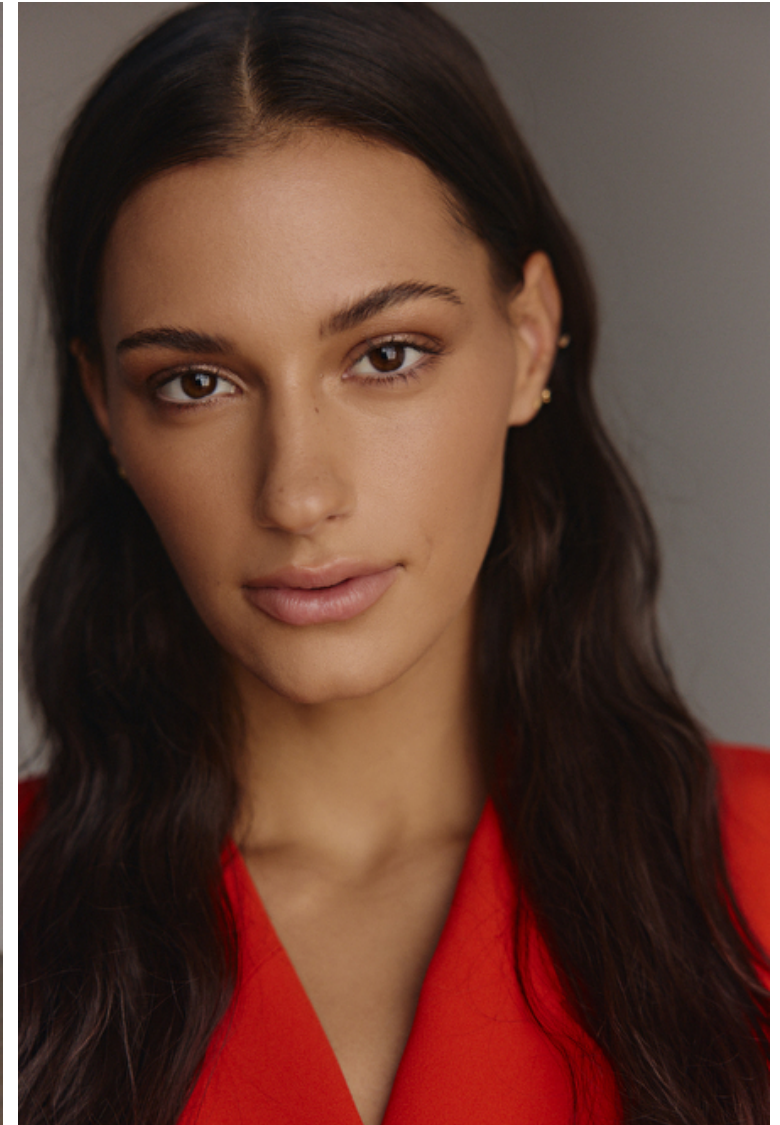

Select

MODEL MANAGEMENT

1400 Alton Rd Suite 103, Miami Beach, 33139, Florida, United States

Phone: (305) 672-6342 Fax: (305) 672-1749 Email: info.miami@selectmodel.com Website: <https://www.selectmodel.com/>

Madelyn Payne

Height 175cm / 5' 9.0"

Size EU/US 32 / 2

Bust 86cm / 34"

Waist 63cm / 25"

Hips 89cm / 35"

Shoes EU/US/UK 37.5 / 7 / 4

Eyes Brown

Hair Brown

Cup B