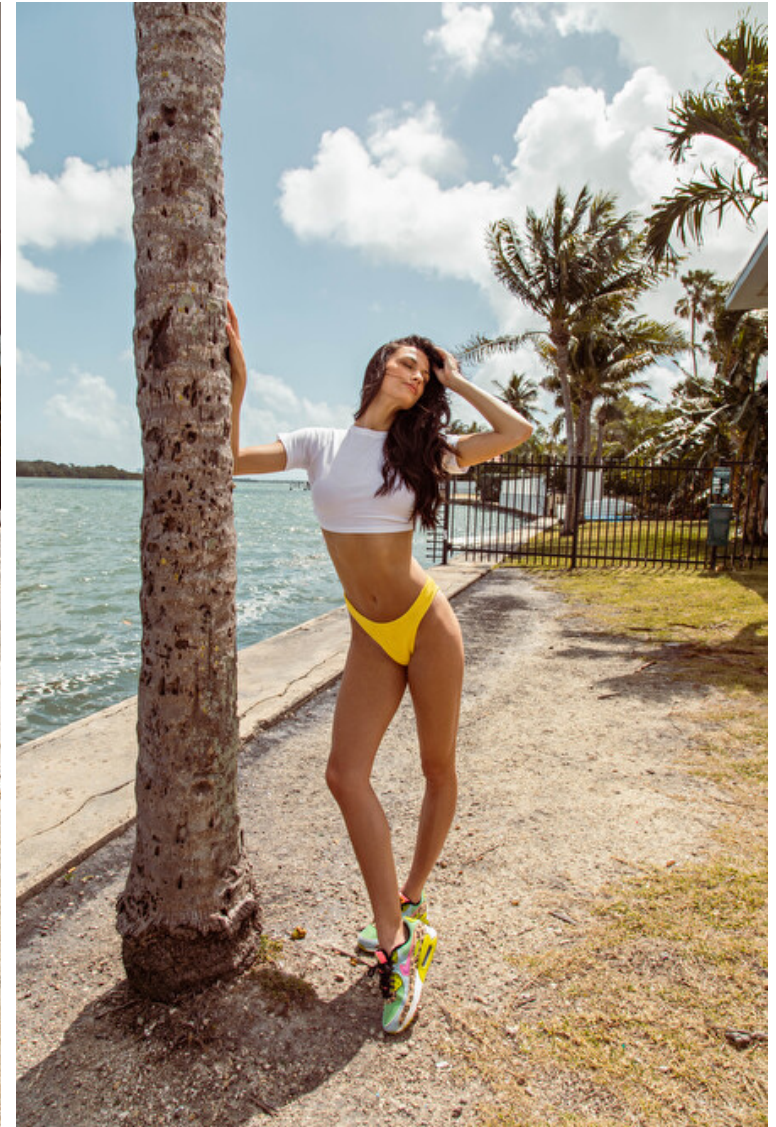

Select

MODEL MANAGEMENT

1400 Alton Rd Suite 103, Miami Beach, 33139, Florida, United States

Phone: (305) 672-6342 Fax: (305) 672-1749 Email: info.miami@selectmodel.com Website: <https://www.selectmodel.com/>

Madelyn Payne

Height 175cm / 5' 9.0"

Size EU/US 32 / 2

Bust 86cm / 34"

Waist 63cm / 25"

Hips 89cm / 35"

Shoes EU/US/UK 37.5 / 7 / 4

Eyes Brown

Hair Brown

Cup B