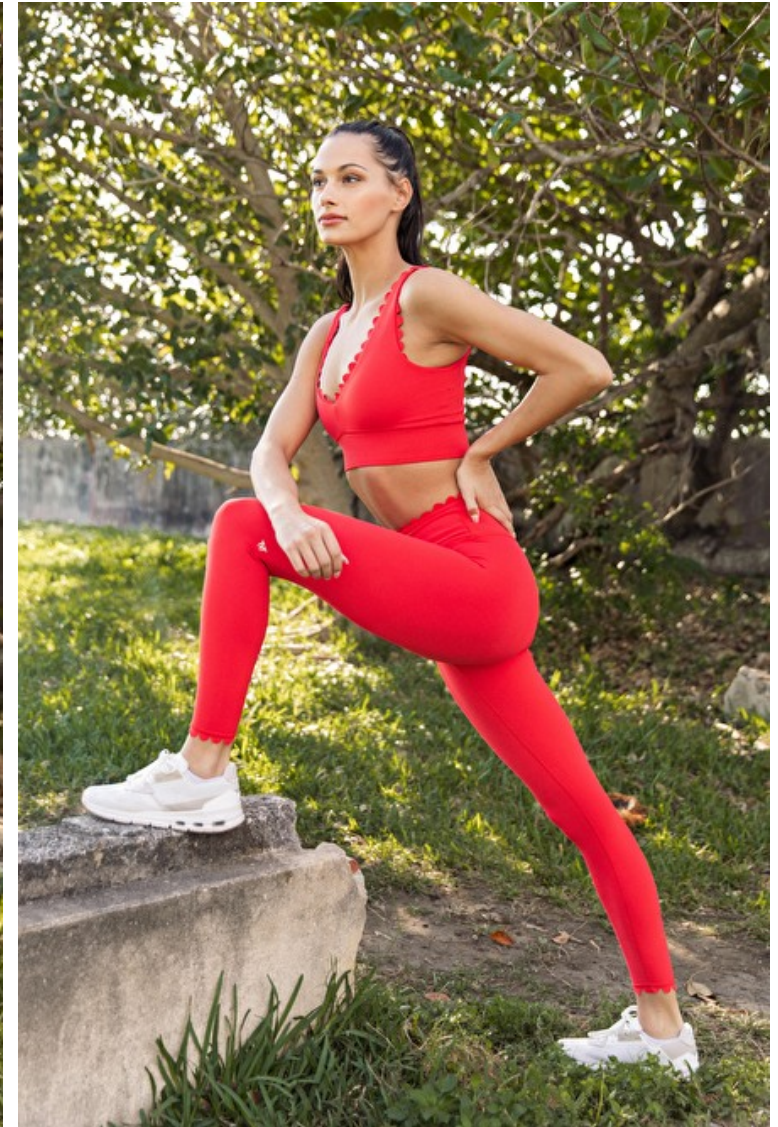

Select

MODEL MANAGEMENT

1400 Alton Rd Suite 103, Miami Beach, 33139, Florida, United States

Phone: (305) 672-6342 Fax: (305) 672-1749 Email: info.miami@selectmodel.com Website: <https://www.selectmodel.com/>

Madelyn Payne

Height 175cm / 5' 9.0"

Size EU/US 32 / 2

Bust 86cm / 34"

Waist 63cm / 25"

Hips 89cm / 35"

Shoes EU/US/UK 37.5 / 7 / 4

Eyes Brown

Hair Brown

Cup B