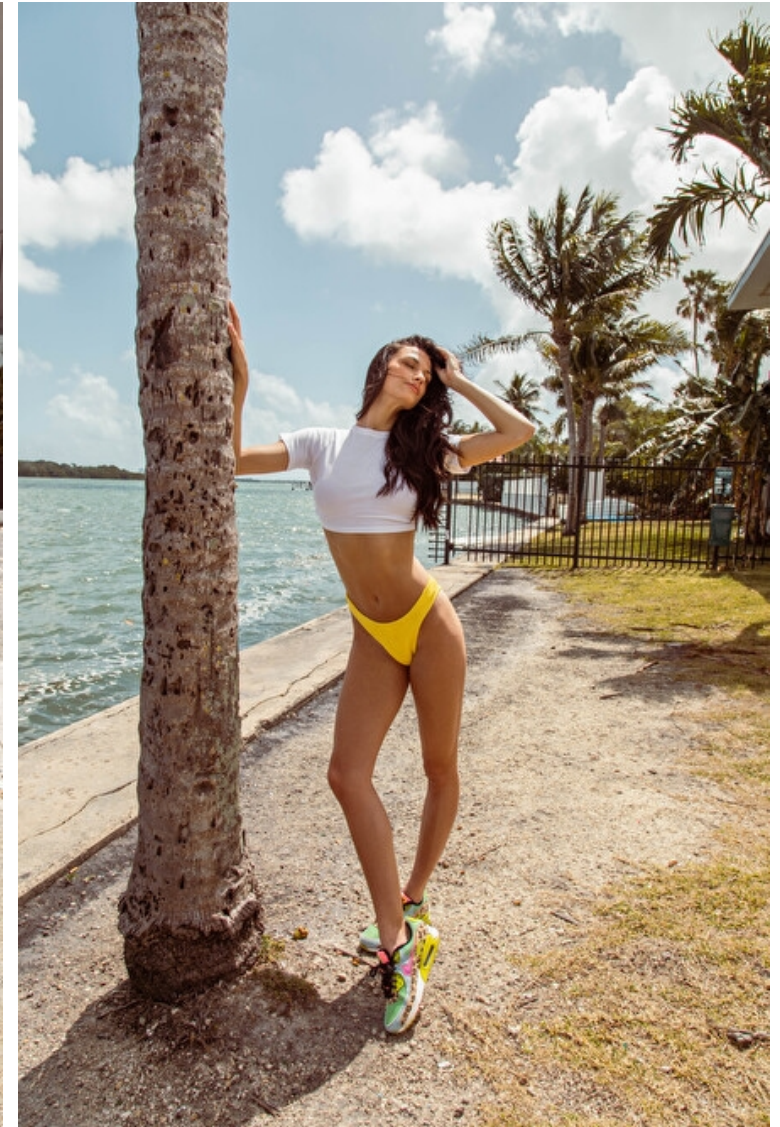

Select

MODEL MANAGEMENT

1400 Alton Rd Suite 103, Miami Beach, 33139, Florida, United States

Phone: (305) 672-6342 Fax: (305) 672-1749 Email: info.miami@selectmodel.com Website: <https://www.selectmodel.com/>

Madelyn Payne

Height 175cm / 5' 9.0"

Size EU/US 32 / 2

Bust 86cm / 34"

Waist 63cm / 25"

Hips 89cm / 35"

Shoes EU/US/UK 37.5 / 7 / 4

Eyes Brown

Hair Brown

Cup B