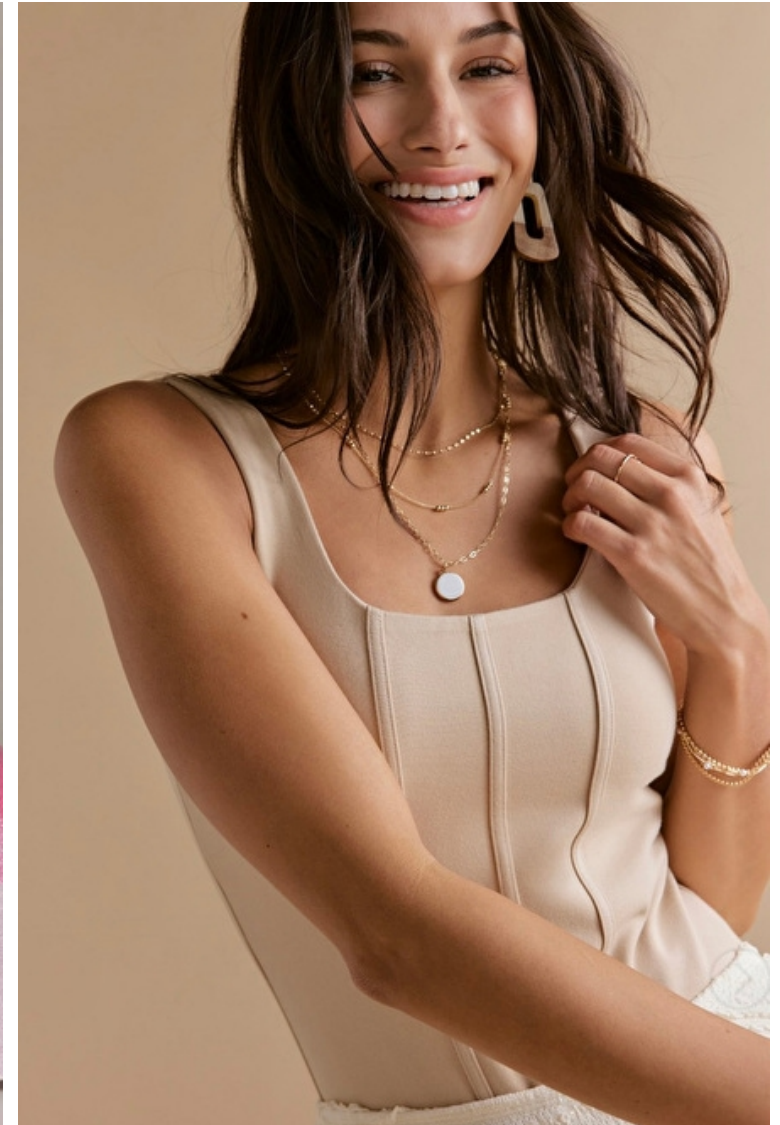

Select

MODEL MANAGEMENT

1400 Alton Rd Suite 103, Miami Beach, 33139, Florida, United States

Phone: (305) 672-6342 Fax: (305) 672-1749 Email: info.miami@selectmodel.com Website: <https://www.selectmodel.com/>

Madelyn Payne

Height 175cm / 5' 9.0"

Size EU/US 32 / 2

Bust 86cm / 34"

Waist 63cm / 25"

Hips 89cm / 35"

Shoes EU/US/UK 37.5 / 7 / 4

Eyes Brown

Hair Brown

Cup B