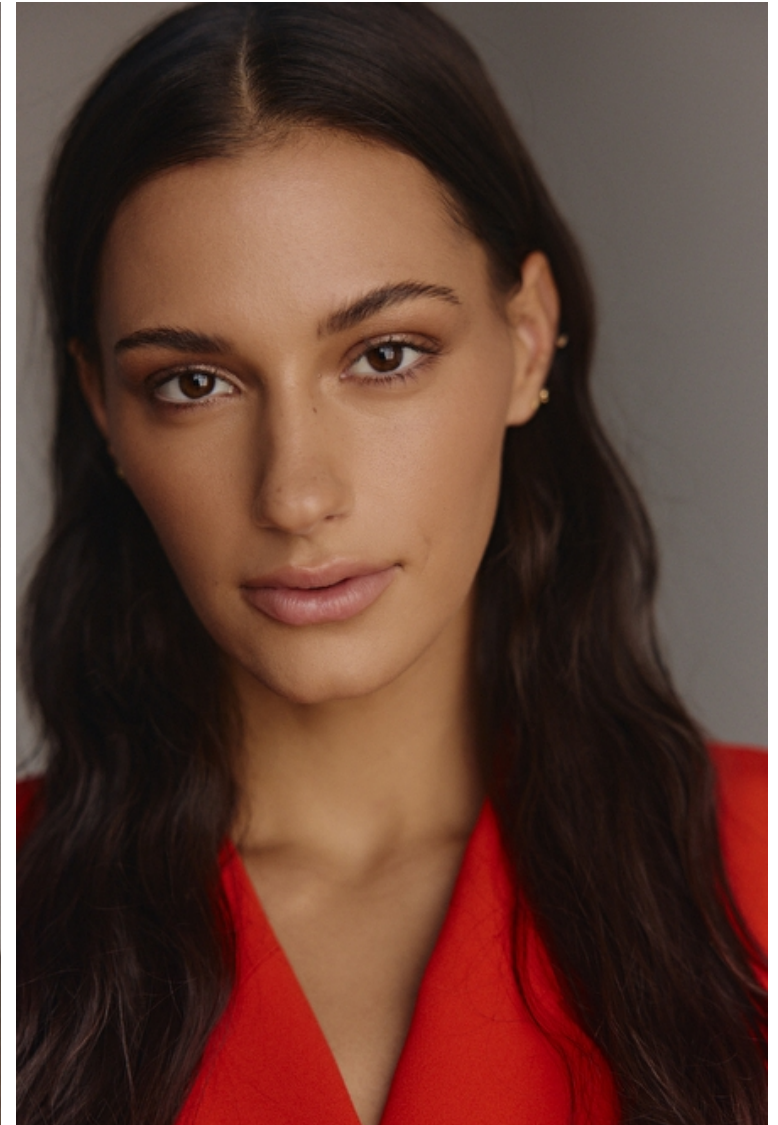

Select

MODEL MANAGEMENT

1400 Alton Rd Suite 103, Miami Beach, 33139, Florida, United States

Phone: (305) 672-6342 Fax: (305) 672-1749 Email: info.miami@selectmodel.com Website: <https://www.selectmodel.com/>

Madelyn Payne

Height 175cm / 5' 9.0"

Size EU/US 32 / 2

Bust 86cm / 34"

Waist 63cm / 25"

Hips 89cm / 35"

Shoes EU/US/UK 37.5 / 7 / 4

Eyes Brown

Hair Brown

Cup B