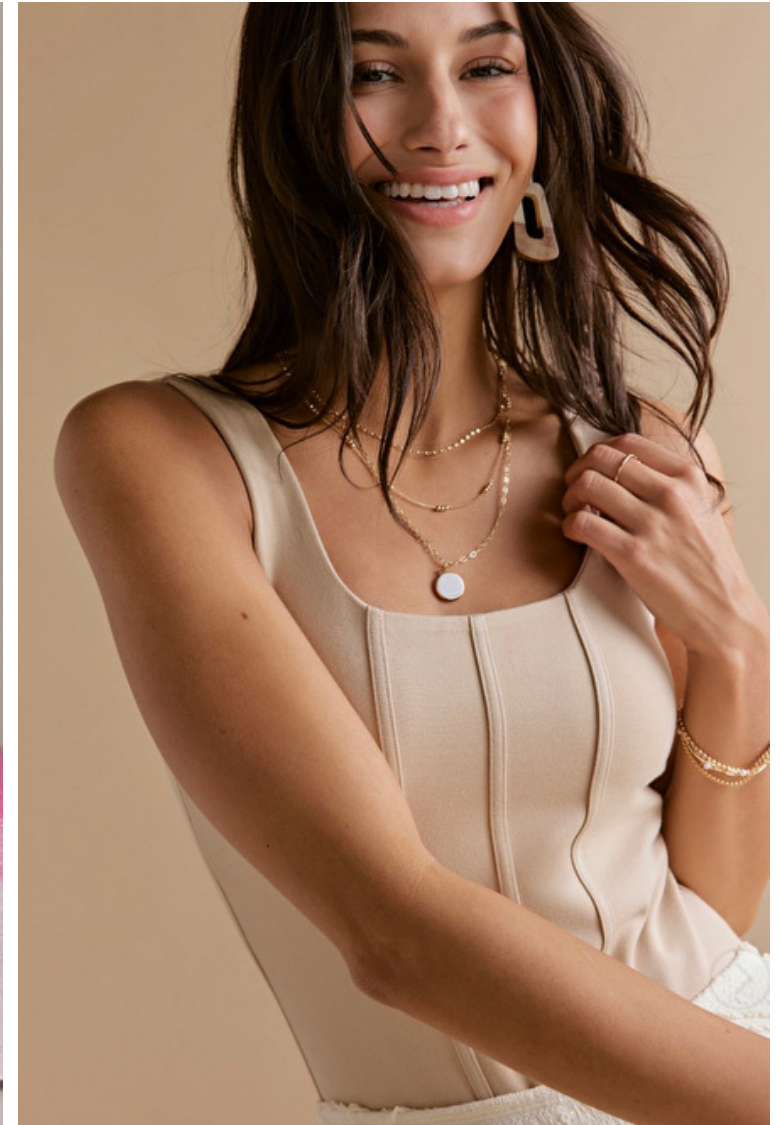

Select

MODEL MANAGEMENT

1400 Alton Rd Suite 103, Miami Beach, 33139, Florida, United States

Phone: (305) 672-6342 Fax: (305) 672-1749 Email: info.miami@selectmodel.com Website: <https://www.selectmodel.com/>

Madelyn Payne

Height 175cm / 5' 9.0"

Size EU/US 32 / 2

Bust 86cm / 34"

Waist 63cm / 25"

Hips 89cm / 35"

Shoes EU/US/UK 37.5 / 7 / 4

Eyes Brown

Hair Brown

Cup B