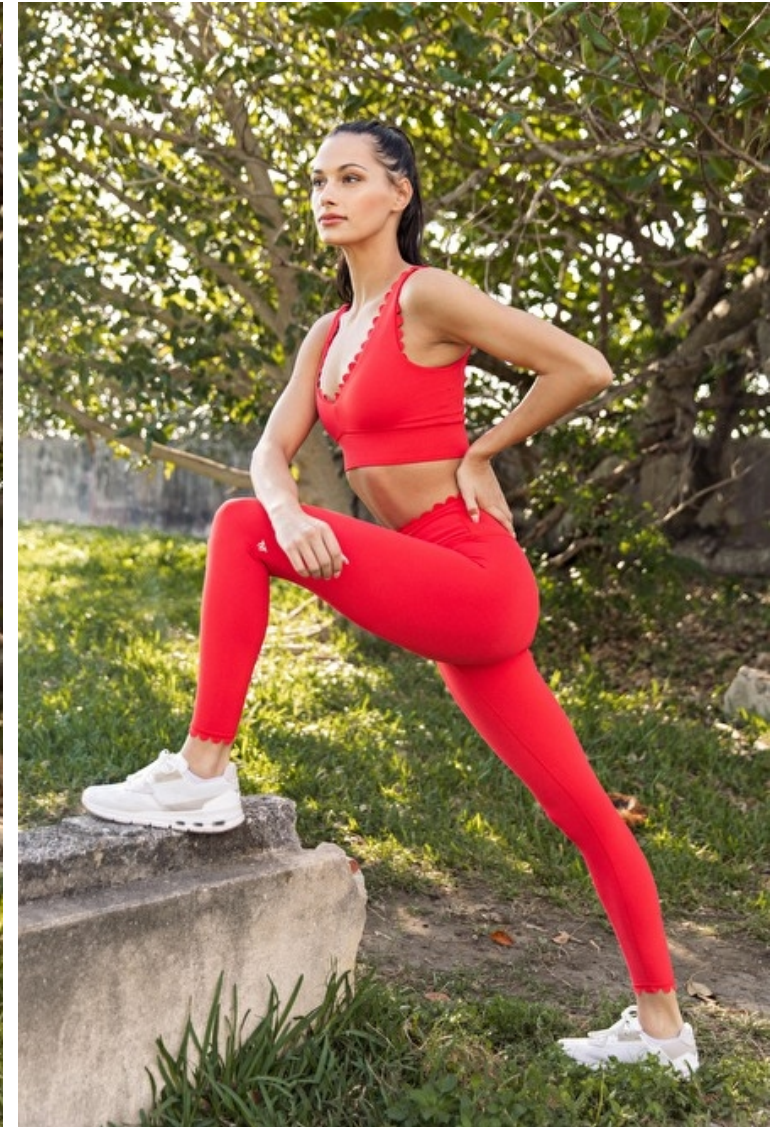

Select

MODEL MANAGEMENT

1400 Alton Rd Suite 103, Miami Beach, 33139, Florida, United States

Phone: (305) 672-6342 Fax: (305) 672-1749 Email: info.miami@selectmodel.com Website: <https://www.selectmodel.com/>

Madelyn Payne

Height 175cm / 5' 9.0"

Size EU/US 32 / 2

Bust 86cm / 34"

Waist 63cm / 25"

Hips 89cm / 35"

Shoes EU/US/UK 37.5 / 7 / 4

Eyes Brown

Hair Brown

Cup B