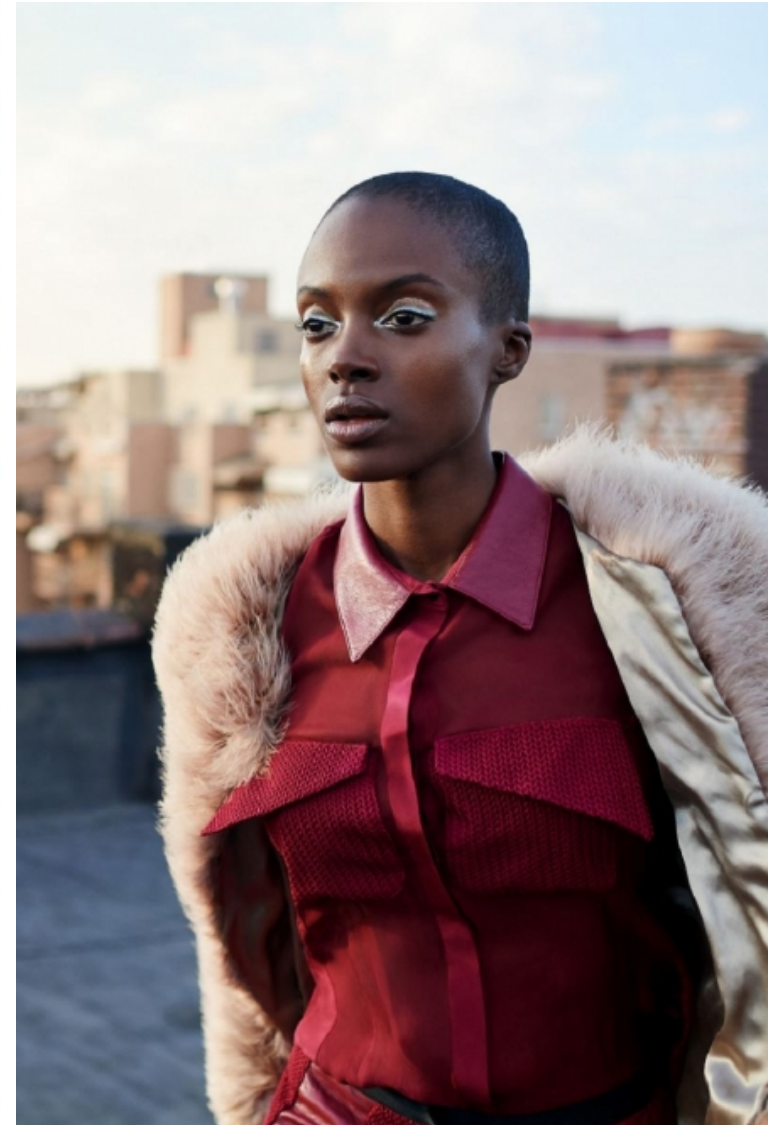

Select

MODEL MANAGEMENT

1400 Alton Rd Suite 103, Miami Beach, 33139, Florida, United States

Phone: (305) 672-6342 Fax: (305) 672-1749 Email: info.miami@selectmodel.com Website: <https://www.selectmodel.com/>

Madisin Rian

Height 177cm / 5' 9.5"

Bust 81cm / 32"

Waist 58cm / 23"

Hips 86cm / 34"

Shoes EU/US/UK 37.5 / 7 / 4

Hair Dark brown

Eyes Brown

Size EU/US 32 / 2