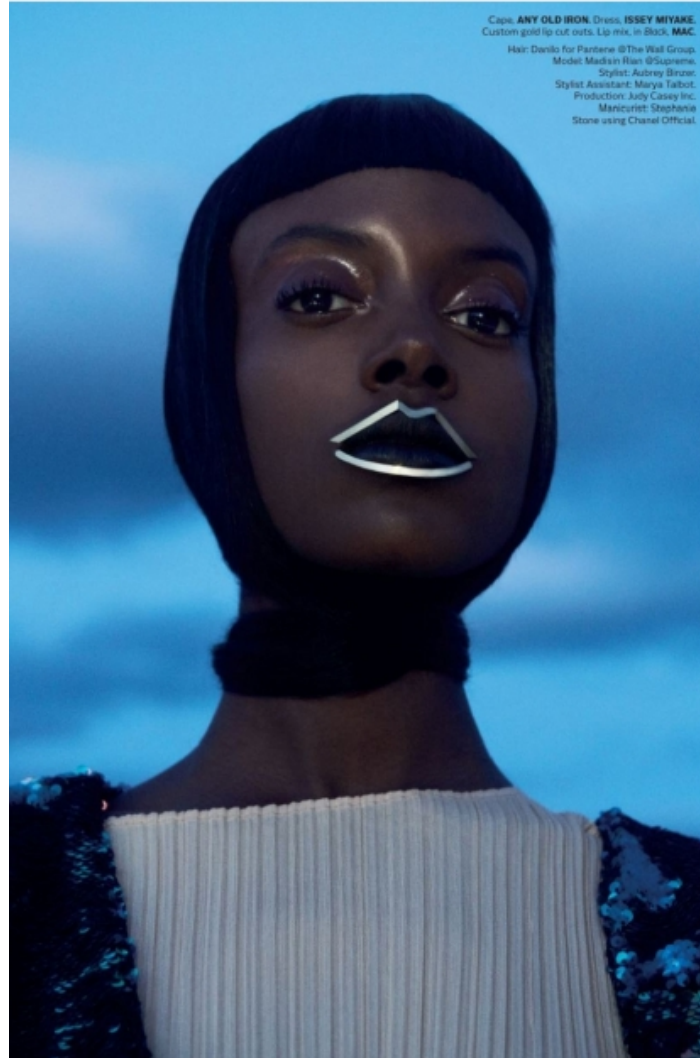

Select

MODEL MANAGEMENT

1400 Alton Rd Suite 103, Miami Beach, 33139, Florida, United States

Phone: (305) 672-6342 Fax: (305) 672-1749 Email: info.miami@selectmodel.com Website: <https://www.selectmodel.com/>

Madisin Rian

Height 177cm / 5' 9.5"

Bust 81cm / 32"

Waist 58cm / 23"

Hips 86cm / 34"

Shoes EU/US/UK 37.5 / 7 / 4

Hair Dark brown

Eyes Brown

Size EU/US 32 / 2