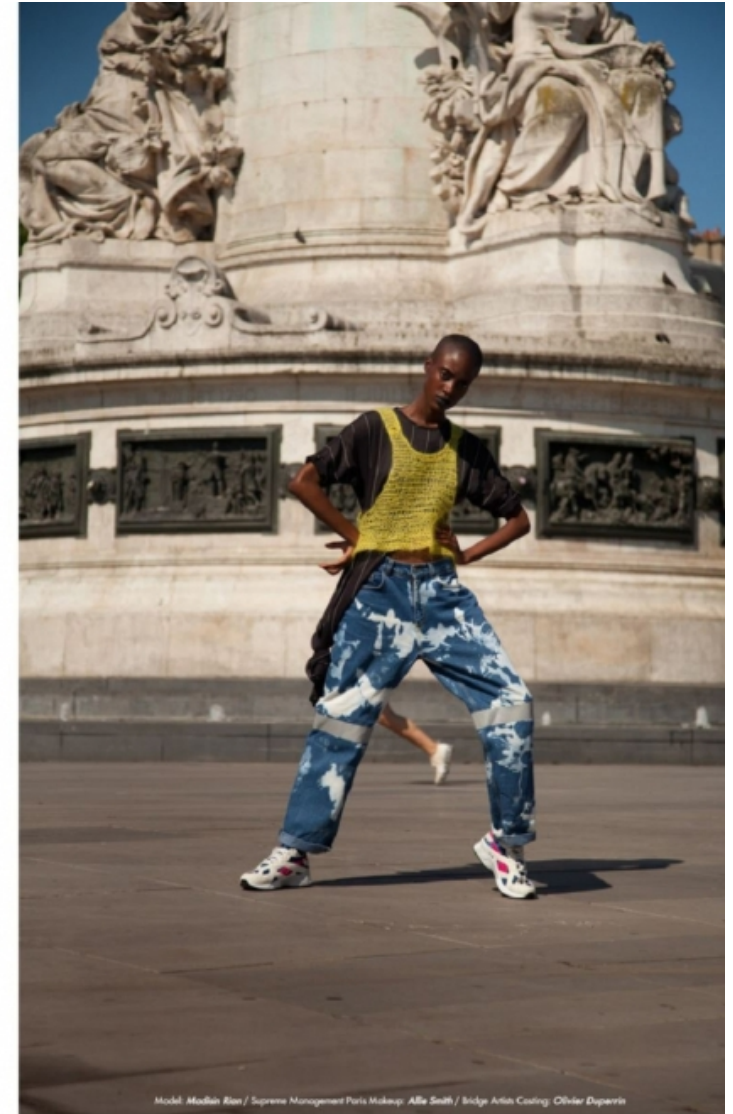

Select

MODEL MANAGEMENT

1400 Alton Rd Suite 103, Miami Beach, 33139, Florida, United States

Phone: (305) 672-6342 Fax: (305) 672-1749 Email: info.miami@selectmodel.com Website: <https://www.selectmodel.com/>

Madisin Rian

Height 177cm / 5' 9.5"

Bust 81cm / 32"

Waist 58cm / 23"

Hips 86cm / 34"

Shoes EU/US/UK 37.5 / 7 / 4

Hair Dark brown

Eyes Brown

Size EU/US 32 / 2