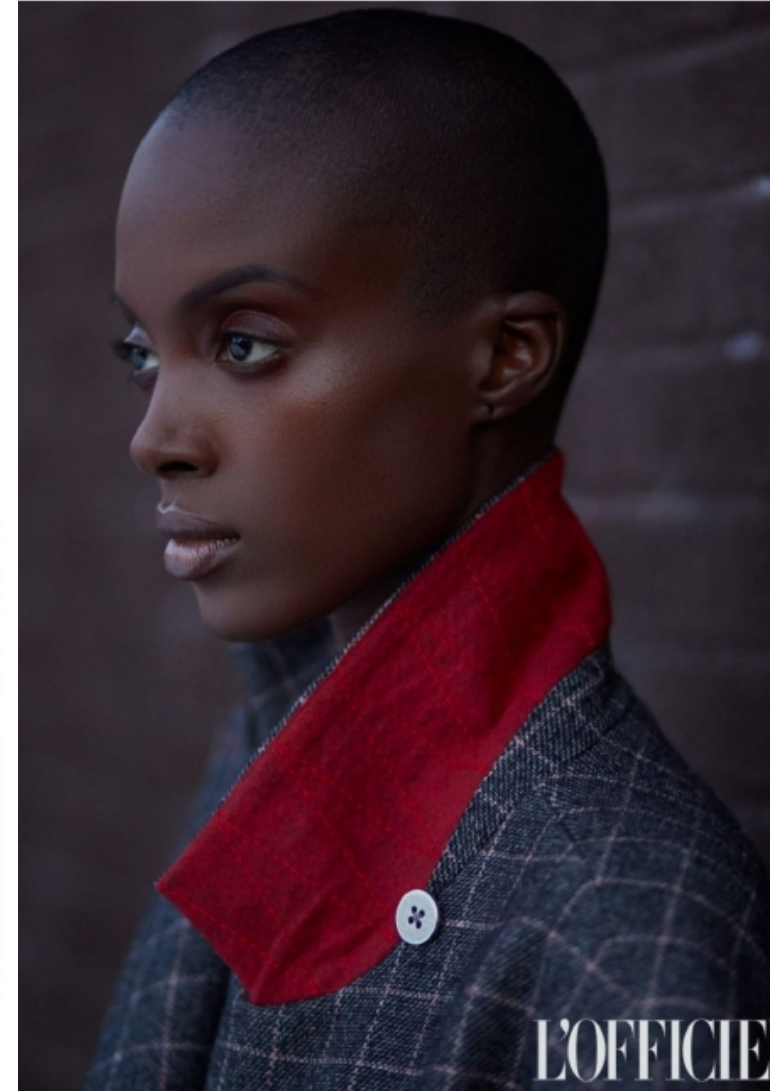

Select

MODEL MANAGEMENT

1400 Alton Rd Suite 103, Miami Beach, 33139, Florida, United States
Phone: (305) 672-6342 Fax: (305) 672-1749 Email: info.miami@selectmodel.com Website: <https://www.selectmodel.com/>

Madisin Rian

Height 177cm / 5' 9.5"

Bust 81cm / 32"

Waist 58cm / 23"

Hips 86cm / 34"

Shoes EU/US/UK 37.5 / 7 / 4

Hair Dark brown

Eyes Brown

Size EU/US 32 / 2