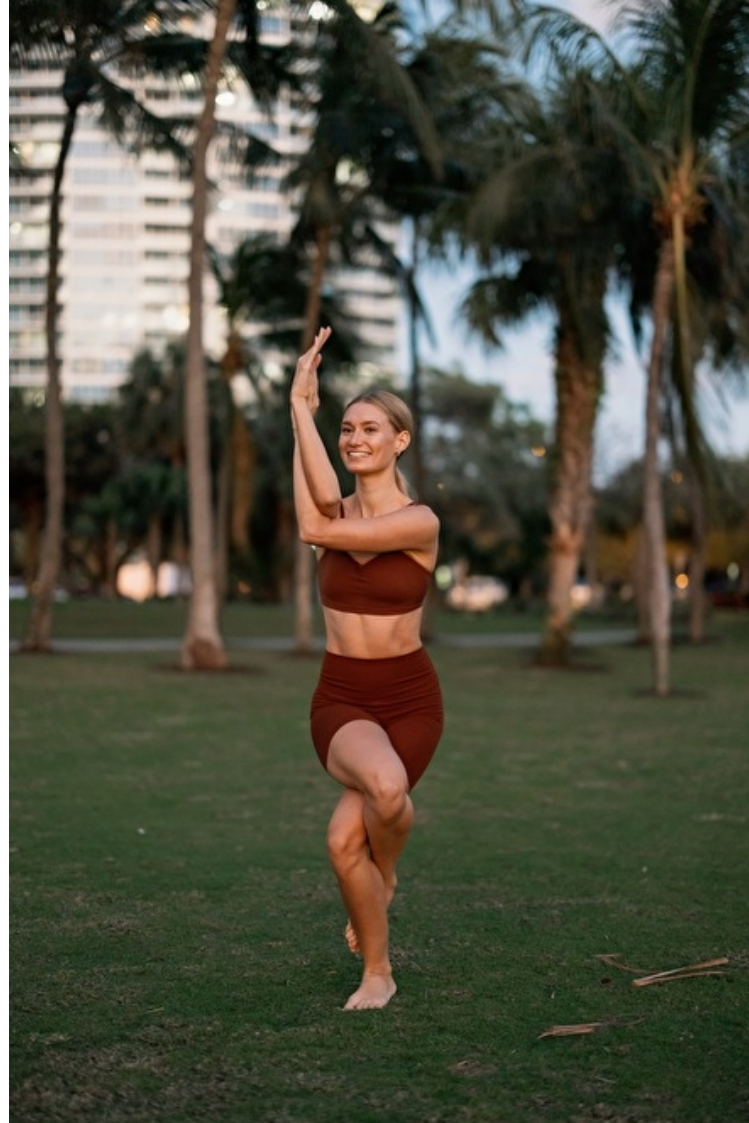

Select

MODEL MANAGEMENT

1400 Alton Rd Suite 103, Miami Beach, 33139, Florida, United States

Phone: (305) 672-6342 Fax: (305) 672-1749 Email: info.miami@selectmodel.com Website: <https://www.selectmodel.com/>

Maggie Krebs

Height 178cm / 5' 10.0"

Bust 86cm / 34"

Waist 61cm / 24"

Hips 89cm / 35"

Shoes EU/US/UK 40 / 9 / 7

Hair Blond

Eyes Hazel

Cup B