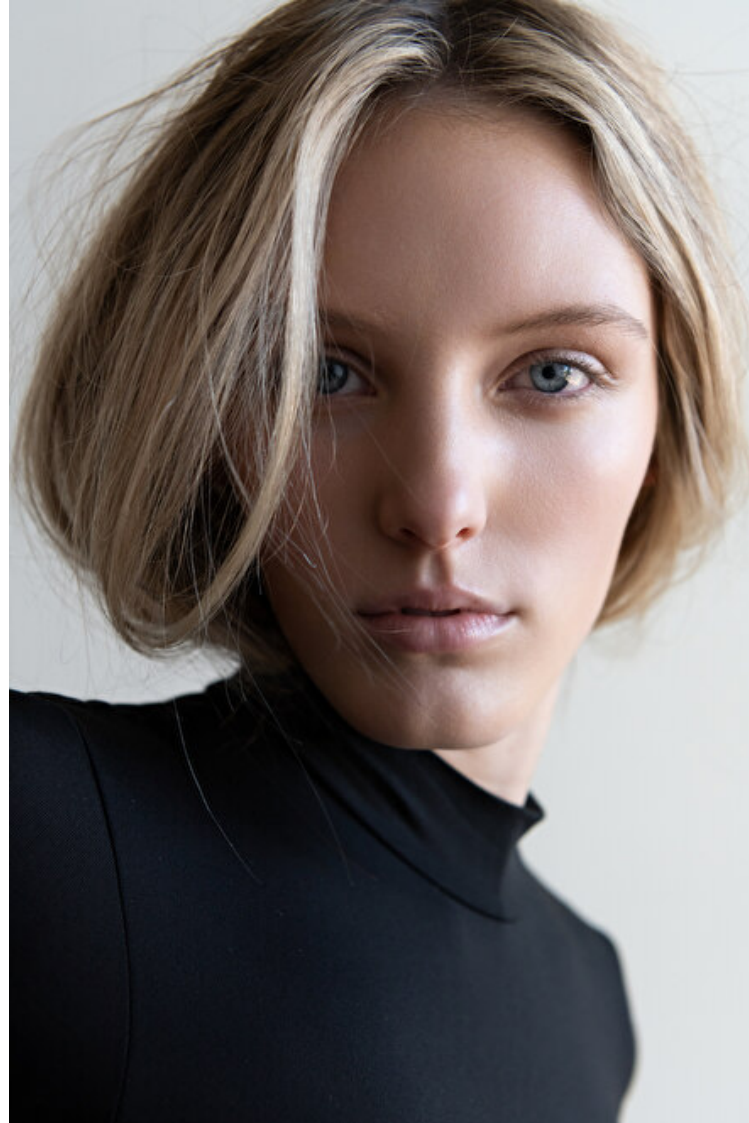

Select

MODEL MANAGEMENT

1400 Alton Rd Suite 103, Miami Beach, 33139, Florida, United States

Phone: (305) 672-6342 Fax: (305) 672-1749 Email: info.miami@selectmodel.com Website: <https://www.selectmodel.com/>

Malia Struve

Height 178cm / 5' 10.0"

Size EU/US 32 / 2

Bust 81cm / 32"

Waist 64cm / 25"

Hips 89cm / 35"

Shoes EU/US/UK 40 / 9 / 7

Eyes Blue

Hair Blond

Cup A