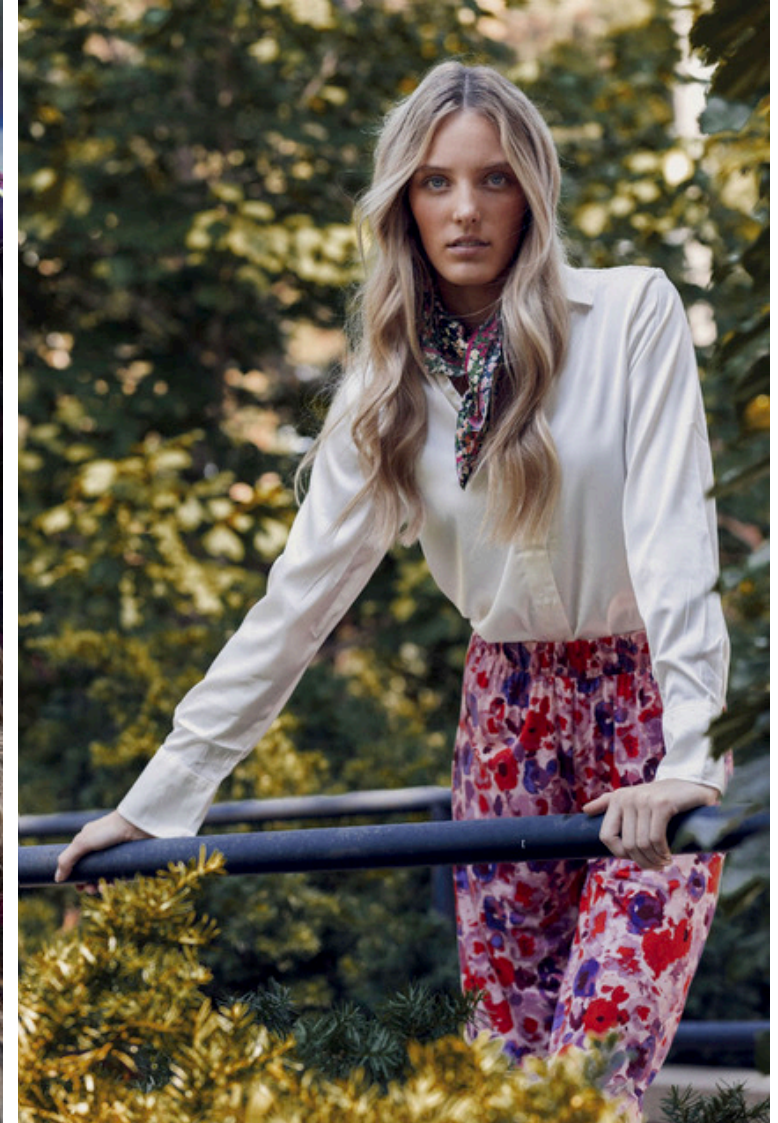

Select

MODEL MANAGEMENT

1400 Alton Rd Suite 103, Miami Beach, 33139, Florida, United States

Phone: (305) 672-6342 Fax: (305) 672-1749 Email: info.miami@selectmodel.com Website: <https://www.selectmodel.com/>

Malia Struve

Height 178cm / 5' 10.0"

Size EU/US 32 / 2

Bust 81cm / 32"

Waist 64cm / 25"

Hips 89cm / 35"

Shoes EU/US/UK 40 / 9 / 7

Eyes Blue

Hair Blond

Cup A