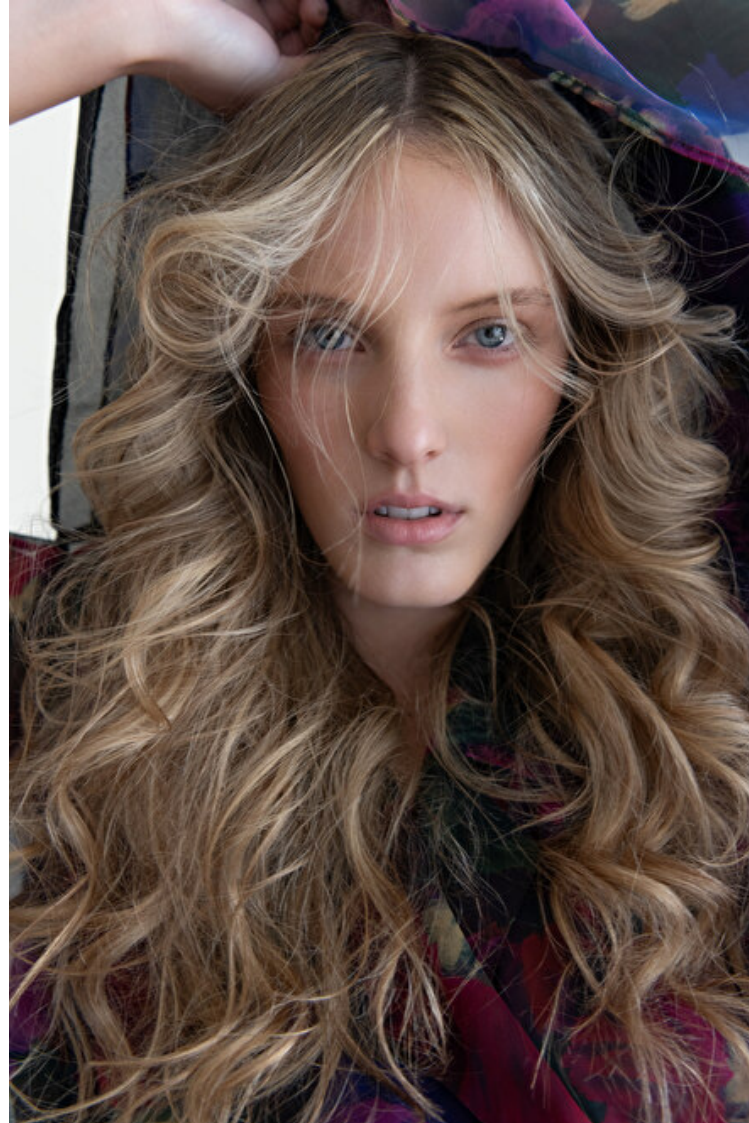

Select

MODEL MANAGEMENT

1400 Alton Rd Suite 103, Miami Beach, 33139, Florida, United States

Phone: (305) 672-6342 Fax: (305) 672-1749 Email: info.miami@selectmodel.com Website: <https://www.selectmodel.com/>

Malia Struve

Height 178cm / 5' 10.0"

Size EU/US 32 / 2

Bust 81cm / 32"

Waist 64cm / 25"

Hips 89cm / 35"

Shoes EU/US/UK 40 / 9 / 7

Eyes Blue

Hair Blond

Cup A