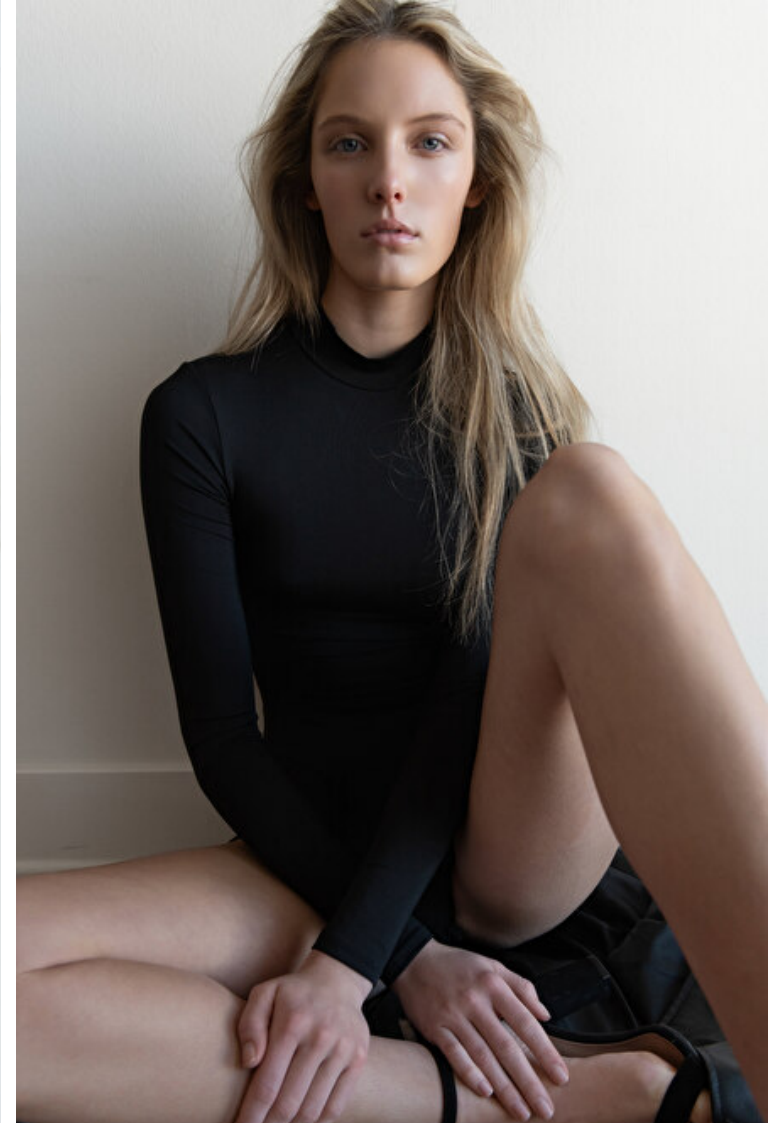

Select

MODEL MANAGEMENT

1400 Alton Rd Suite 103, Miami Beach, 33139, Florida, United States

Phone: (305) 672-6342 Fax: (305) 672-1749 Email: info.miami@selectmodel.com Website: <https://www.selectmodel.com/>

Malia Struve

Height 178cm / 5' 10.0"

Size EU/US 32 / 2

Bust 81cm / 32"

Waist 64cm / 25"

Hips 89cm / 35"

Shoes EU/US/UK 40 / 9 / 7

Eyes Blue

Hair Blond

Cup A