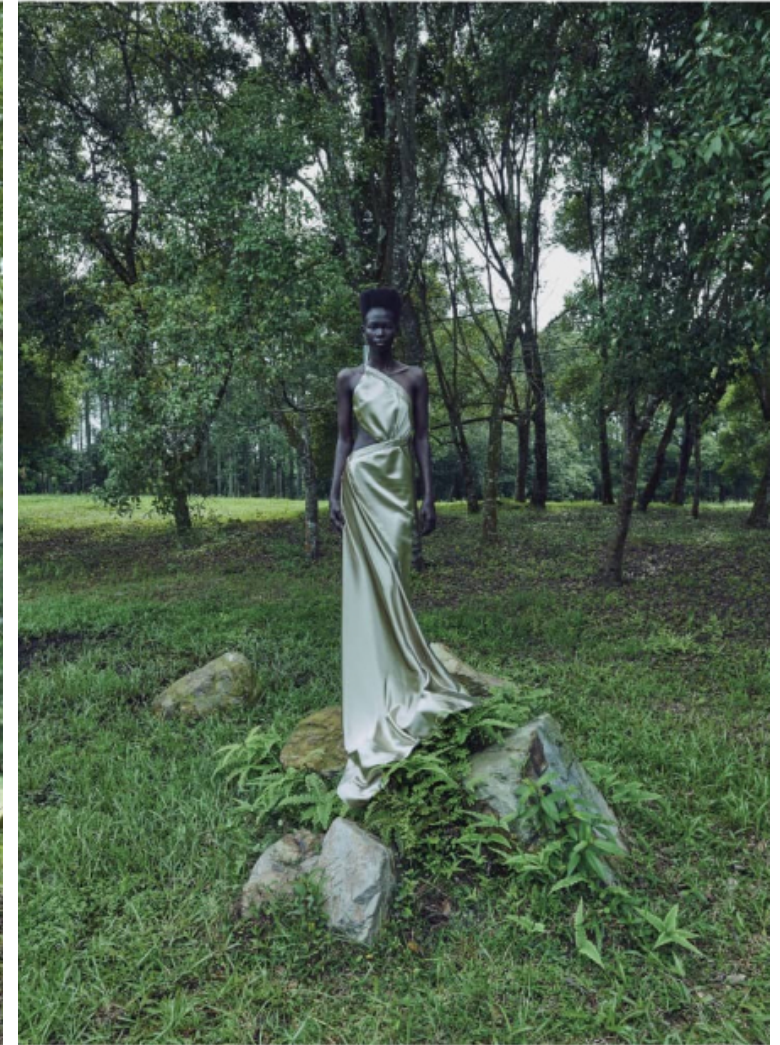

## Mammina Aker

Height 178cm / 5' 10.0"

Bust 81cm / 32"

Waist 60cm / 23.5"

Hips 86cm / 34"

Shoes EU/US/UK 38 / 7.5 / 5

Eyes Brown

Hair Brown