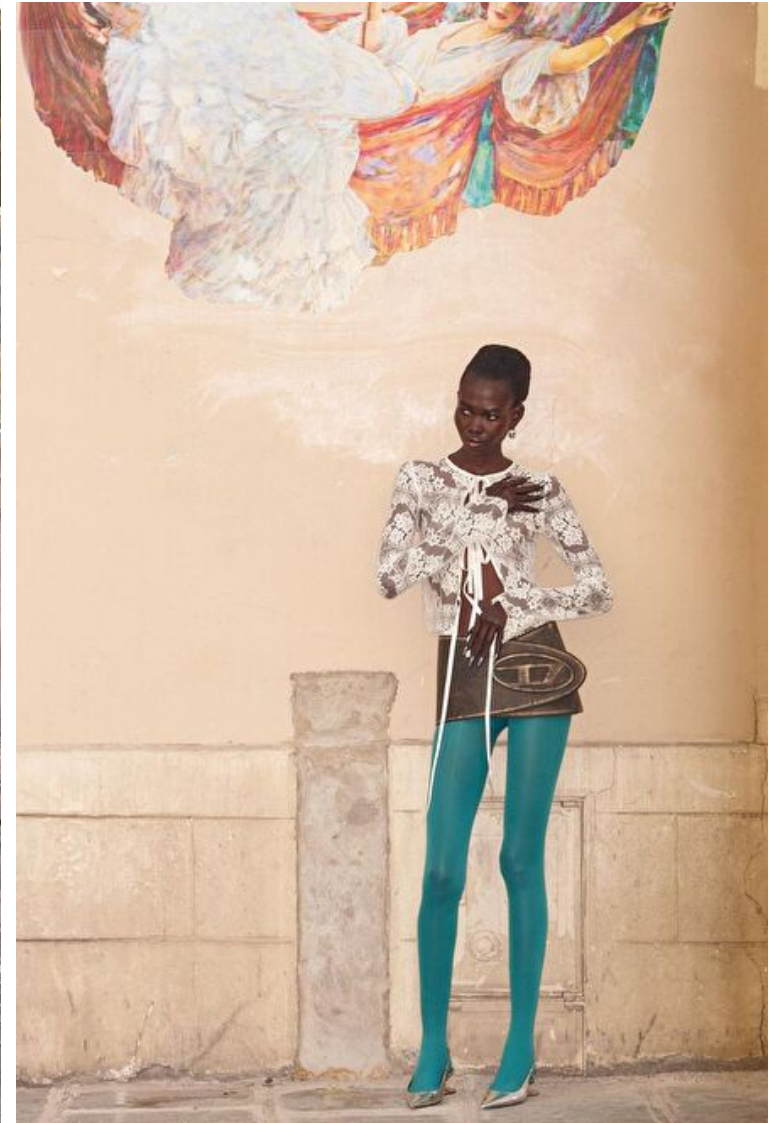

## Mammina Aker

Height 178cm / 5' 10.0"

Bust 81cm / 32"

Waist 60cm / 23.5"

Hips 86cm / 34"

Shoes EU/US/UK 38 / 7.5 / 5

Eyes Brown

Hair Brown