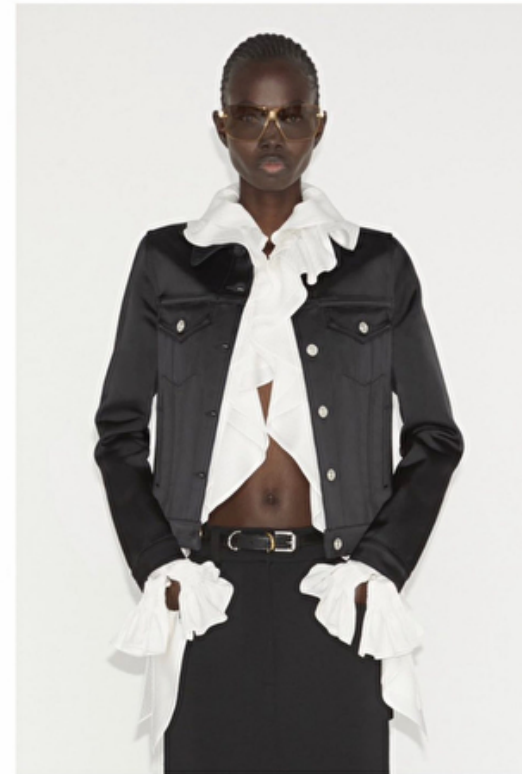

Select

MODEL MANAGEMENT

1400 Alton Rd Suite 103, Miami Beach, 33139, Florida, United States

Phone: (305) 672-6342 Fax: (305) 672-1749 Email: info.miami@selectmodel.com Website: <https://www.selectmodel.com/>

Mamma Aker

Height 178cm / 5' 10.0"

Bust 81cm / 32"

Waist 60cm / 23.5"

Hips 86cm / 34"

Shoes EU/US/UK 38 / 7.5 / 5

Eyes Brown

Hair Brown

GIVENCHY

FALL 2023 WOMEN'S PRE-COLLECTION
DIRECTEUR ARTISTIQUE MATTHEW M. WILLIAMS
SHOT BY THOMAS LOHR
STYLED BY LAETITIA GIMENEZ