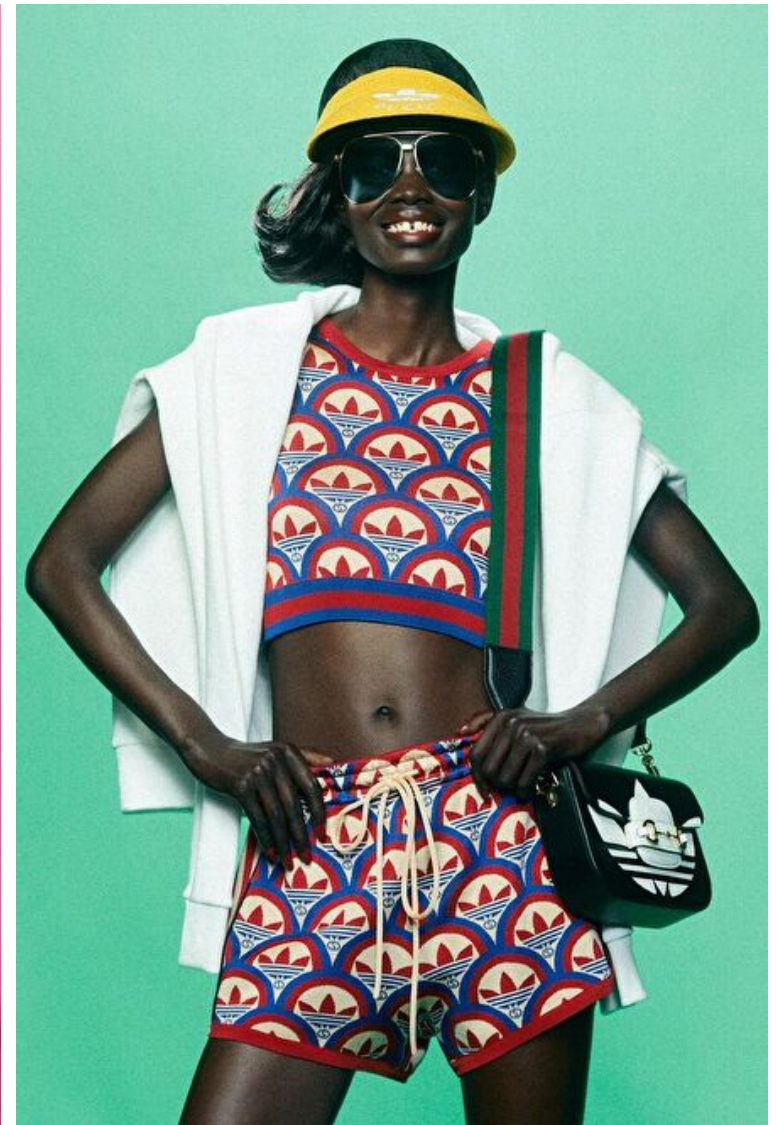

## Mammina Aker

Height 178cm / 5' 10.0"

Bust 81cm / 32"

Waist 60cm / 23.5"

Hips 86cm / 34"

Shoes EU/US/UK 38 / 7.5 / 5

Eyes Brown

Hair Brown