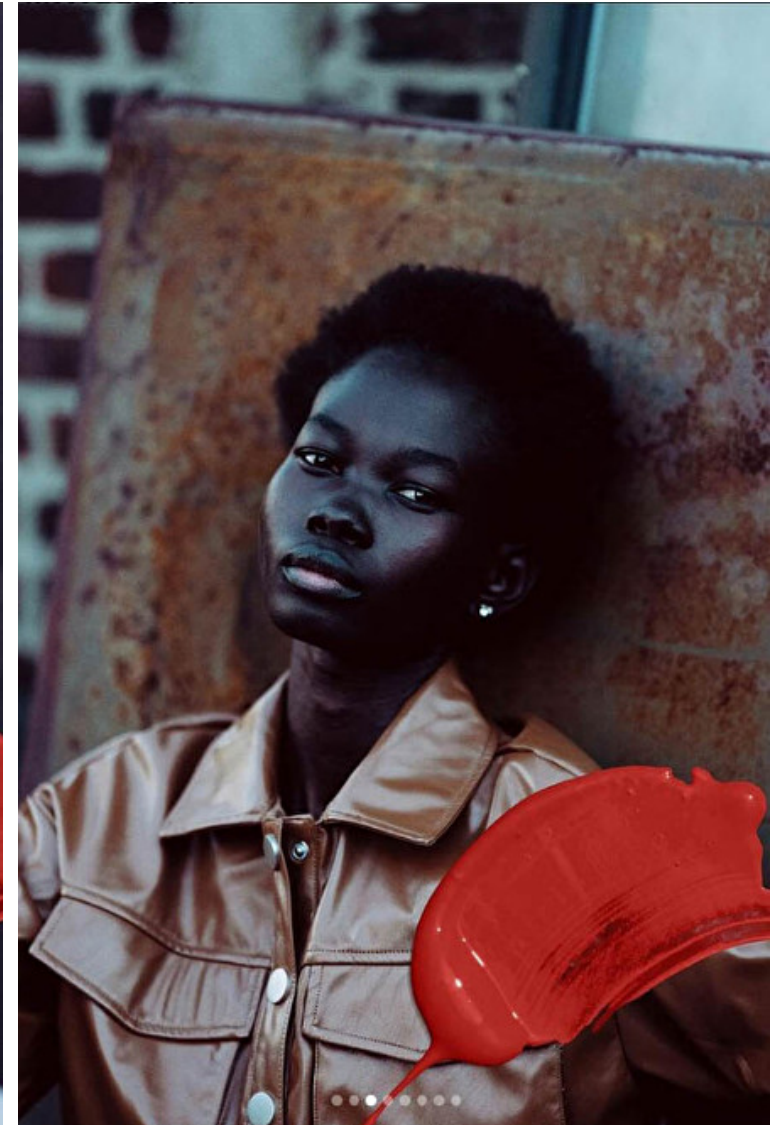

## Mammina Aker

Height 178cm / 5' 10.0"

Bust 81cm / 32"

Waist 60cm / 23.5"

Hips 86cm / 34"

Shoes EU/US/UK 38 / 7.5 / 5

Eyes Brown

Hair Brown