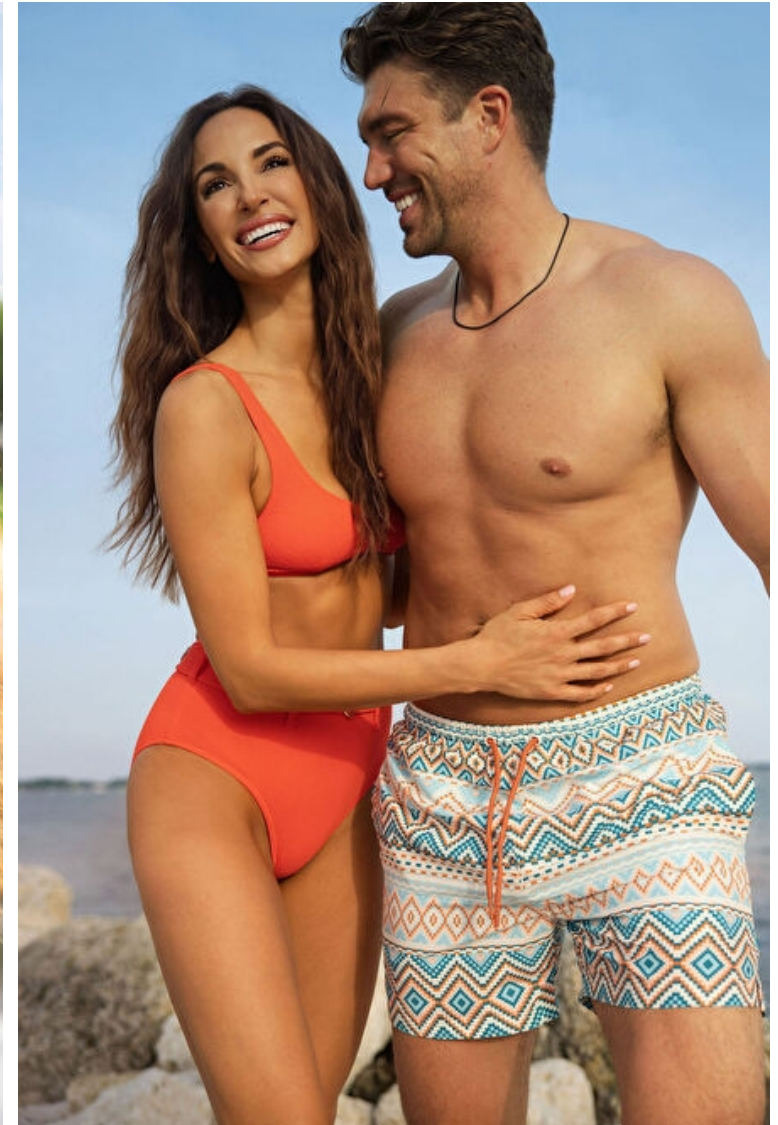

Select

MODEL MANAGEMENT

1400 Alton Rd Suite 103, Miami Beach, 33139, Florida, United States

Phone: (305) 672-6342 Fax: (305) 672-1749 Email: info.miami@selectmodel.com Website: <https://www.selectmodel.com/>

Maria Montgomery

Height 178cm / 5' 10.0"

Size EU/US 32 / 2

Bust 86cm / 34"

Waist 66cm / 26"

Hips 94cm / 37"

Shoes EU/US/UK 40.5 / 9.5 / 7

Eyes Dark brown

Hair Brown

Cup C