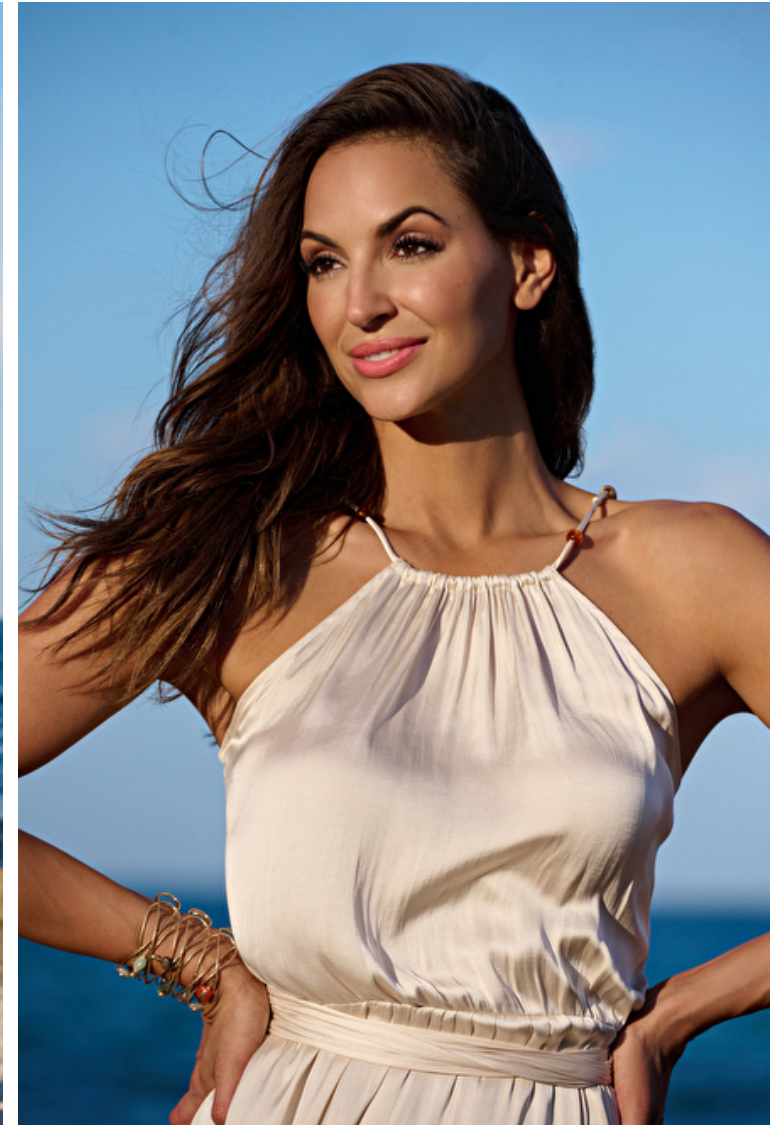

Maria Montgomery

Height 178cm / 5' 10.0"

Size EU/US 32 / 2

Bust 86cm / 34"

Waist 66cm / 26"

Hips 94cm / 37"

Shoes EU/US/UK 40.5 / 9.5 / 7

Eyes Dark brown

Hair Brown

Cup C