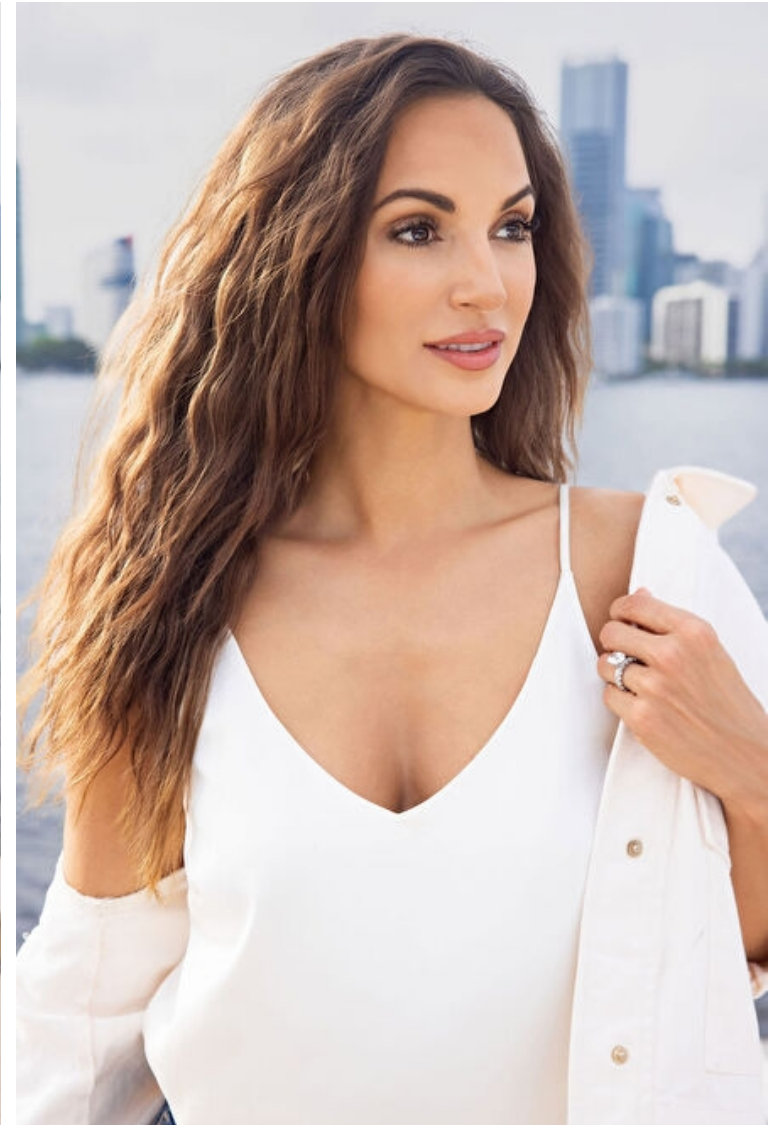

Select

MODEL MANAGEMENT

1400 Alton Rd Suite 103, Miami Beach, 33139, Florida, United States

Phone: (305) 672-6342 Fax: (305) 672-1749 Email: info.miami@selectmodel.com Website: <https://www.selectmodel.com/>

Maria Montgomery

Height 178cm / 5' 10.0"

Size EU/US 32 / 2

Bust 86cm / 34"

Waist 66cm / 26"

Hips 94cm / 37"

Shoes EU/US/UK 40.5 / 9.5 / 7

Eyes Dark brown

Hair Brown

Cup C