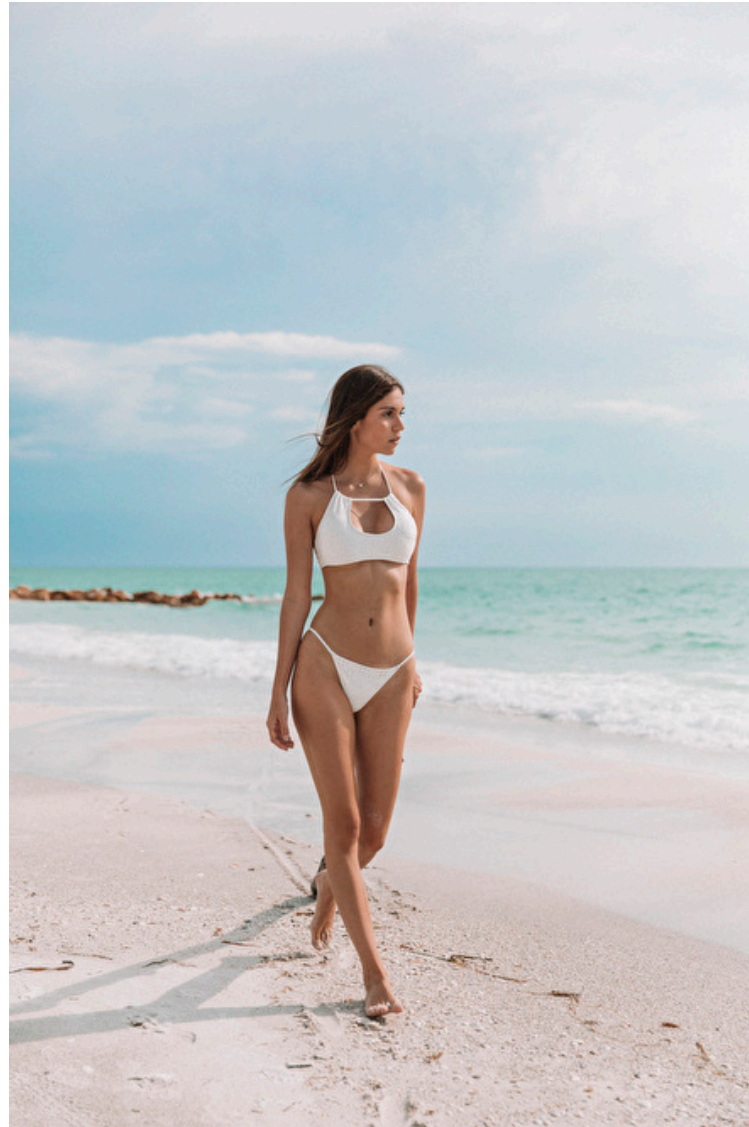

Select

MODEL MANAGEMENT

1400 Alton Rd Suite 103, Miami Beach, 33139, Florida, United States

Phone: (305) 672-6342 Fax: (305) 672-1749 Email: info.miami@selectmodel.com Website: <https://www.selectmodel.com/>

Maria

Height 173cm / 5' 8.0"

Size EU/US 34 / 4

Bust 86cm / 34"

Waist 61cm / 24"

Hips 89cm / 35"

Shoes EU/US/UK 38 / 7.5 / 5

Eyes Brown

Hair Brown