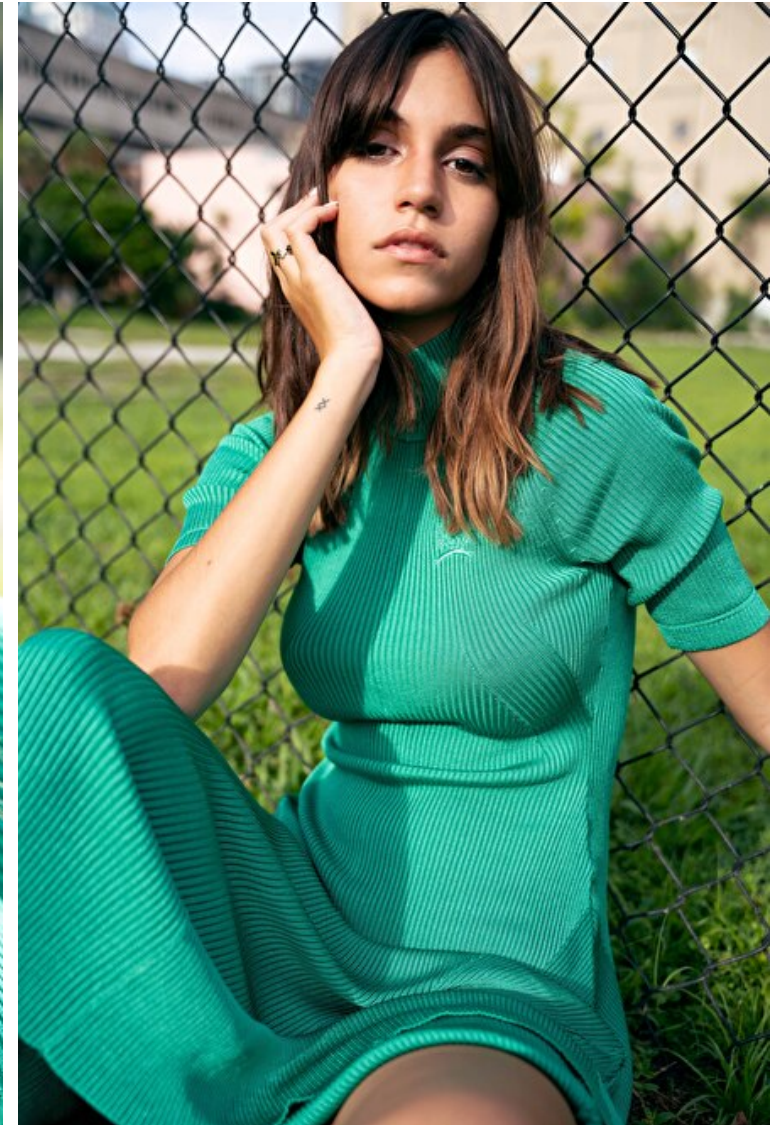

Select

MODEL MANAGEMENT

1400 Alton Rd Suite 103, Miami Beach, 33139, Florida, United States

Phone: (305) 672-6342 Fax: (305) 672-1749 Email: info.miami@selectmodel.com Website: <https://www.selectmodel.com/>

Maria

Height 173cm / 5' 8.0"

Size EU/US 34 / 4

Bust 86cm / 34"

Waist 61cm / 24"

Hips 89cm / 35"

Shoes EU/US/UK 38 / 7.5 / 5

Eyes Brown

Hair Brown