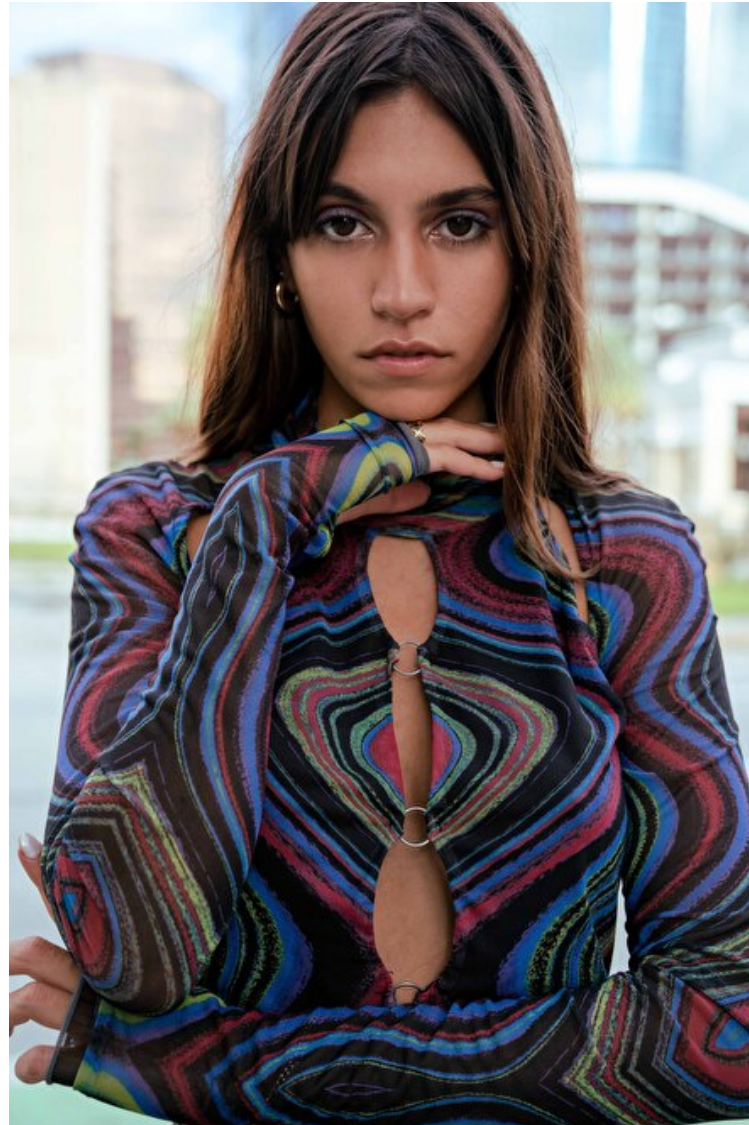

Select

MODEL MANAGEMENT

1400 Alton Rd Suite 103, Miami Beach, 33139, Florida, United States

Phone: (305) 672-6342 Fax: (305) 672-1749 Email: info.miami@selectmodel.com Website: <https://www.selectmodel.com/>

Maria

Height 173cm / 5' 8.0"

Size EU/US 34 / 4

Bust 86cm / 34"

Waist 61cm / 24"

Hips 89cm / 35"

Shoes EU/US/UK 38 / 7.5 / 5

Eyes Brown

Hair Brown