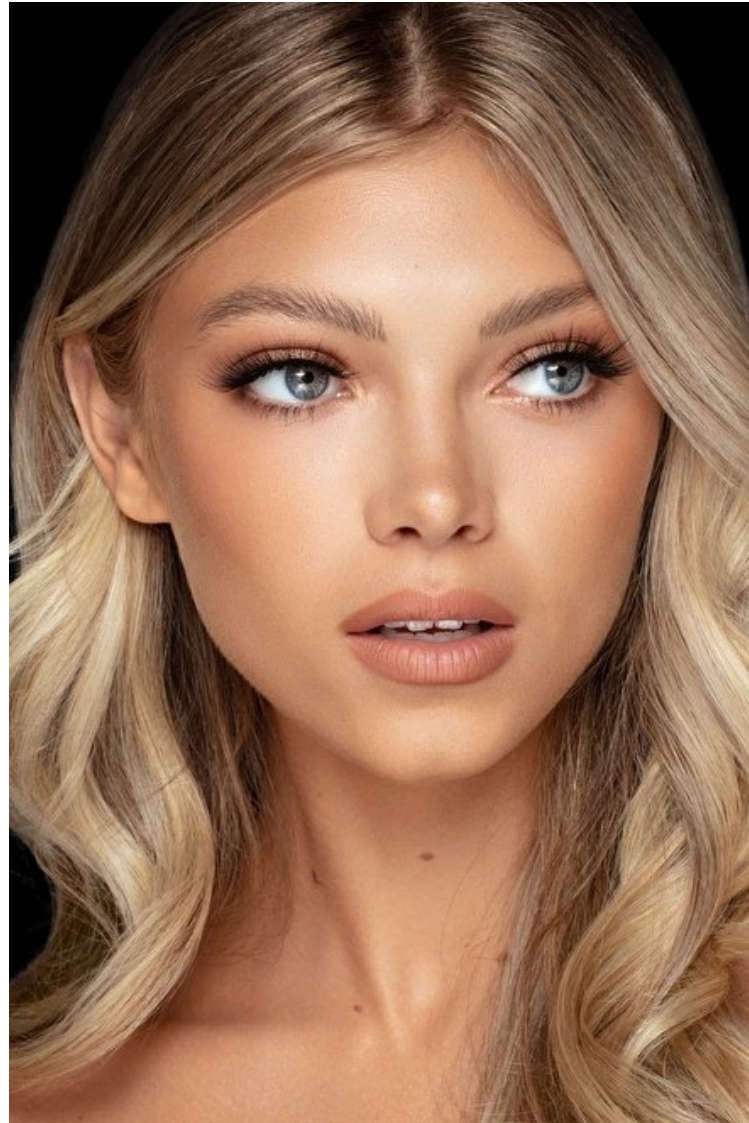

Select

MODEL MANAGEMENT

1400 Alton Rd Suite 103, Miami Beach, 33139, Florida, United States

Phone: (305) 672-6342 Fax: (305) 672-1749 Email: info.miami@selectmodel.com Website: <https://www.selectmodel.com/>

Mariah Rivera

Height 172cm / 5' 7.5"

Size EU/US 32 / 2

Bust 81cm / 32"

Waist 63cm / 25"

Hips 92cm / 36"

Shoes EU/US/UK 39 / 8 / 6

Eyes Blue grey

Hair Blond

Cup B