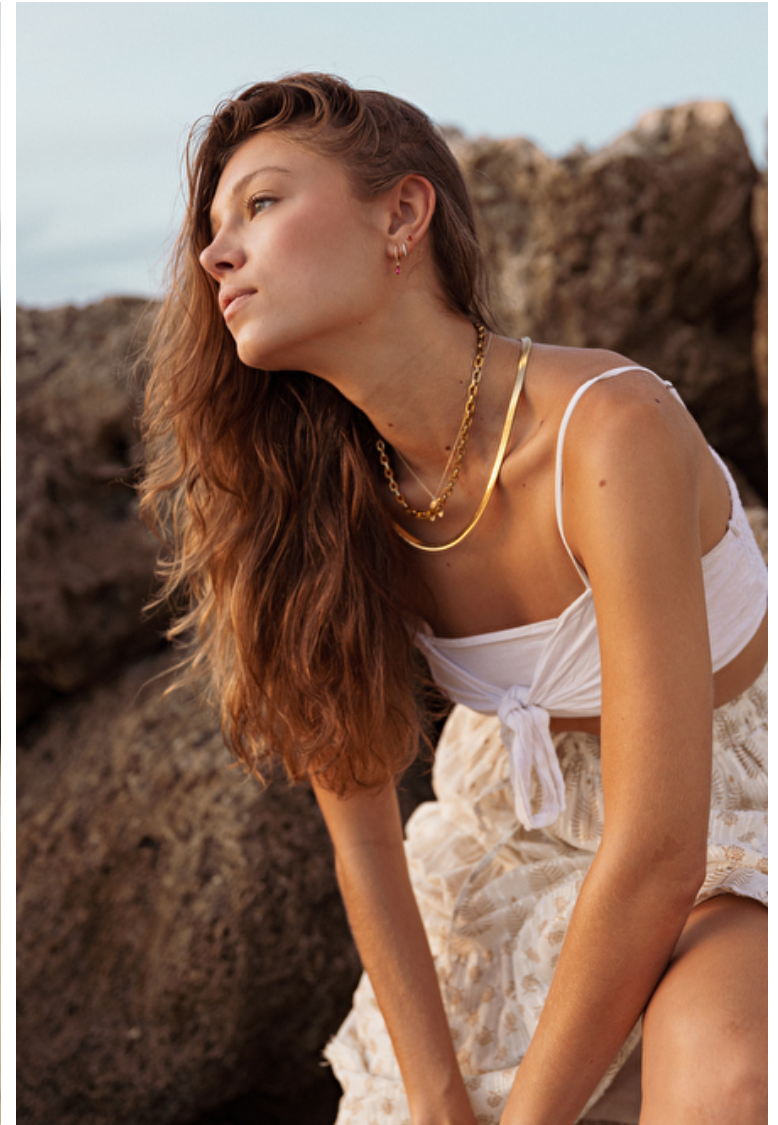

Select

MODEL MANAGEMENT

1400 Alton Rd Suite 103, Miami Beach, 33139, Florida, United States

Phone: (305) 672-6342 Fax: (305) 672-1749 Email: info.miami@selectmodel.com Website: <https://www.selectmodel.com/>

Mariah Rivera

Height 172cm / 5' 7.5"

Size EU/US 32 / 2

Bust 81cm / 32"

Waist 63cm / 25"

Hips 92cm / 36"

Shoes EU/US/UK 39 / 8 / 6

Eyes Blue grey

Hair Blond

Cup B