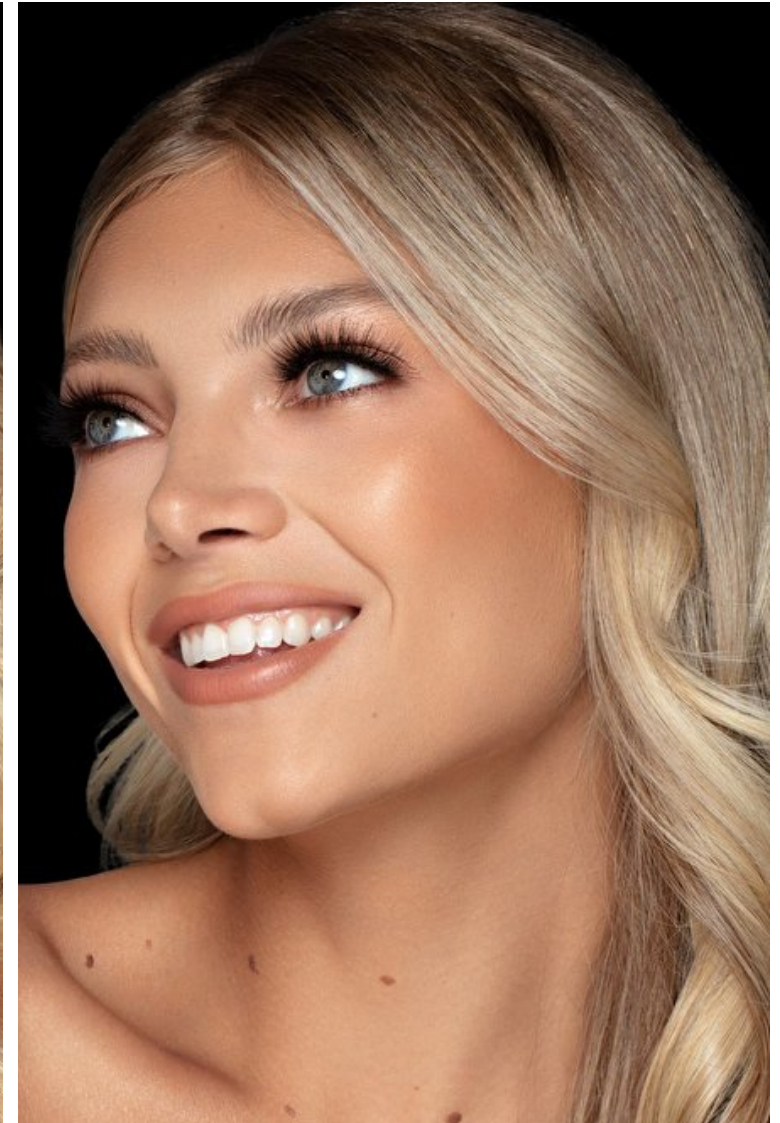

Select

MODEL MANAGEMENT

1400 Alton Rd Suite 103, Miami Beach, 33139, Florida, United States

Phone: (305) 672-6342 Fax: (305) 672-1749 Email: info.miami@selectmodel.com Website: <https://www.selectmodel.com/>

Mariah Rivera

Height 172cm / 5' 7.5"

Size EU/US 32 / 2

Bust 81cm / 32"

Waist 63cm / 25"

Hips 92cm / 36"

Shoes EU/US/UK 39 / 8 / 6

Eyes Blue grey

Hair Blond

Cup B