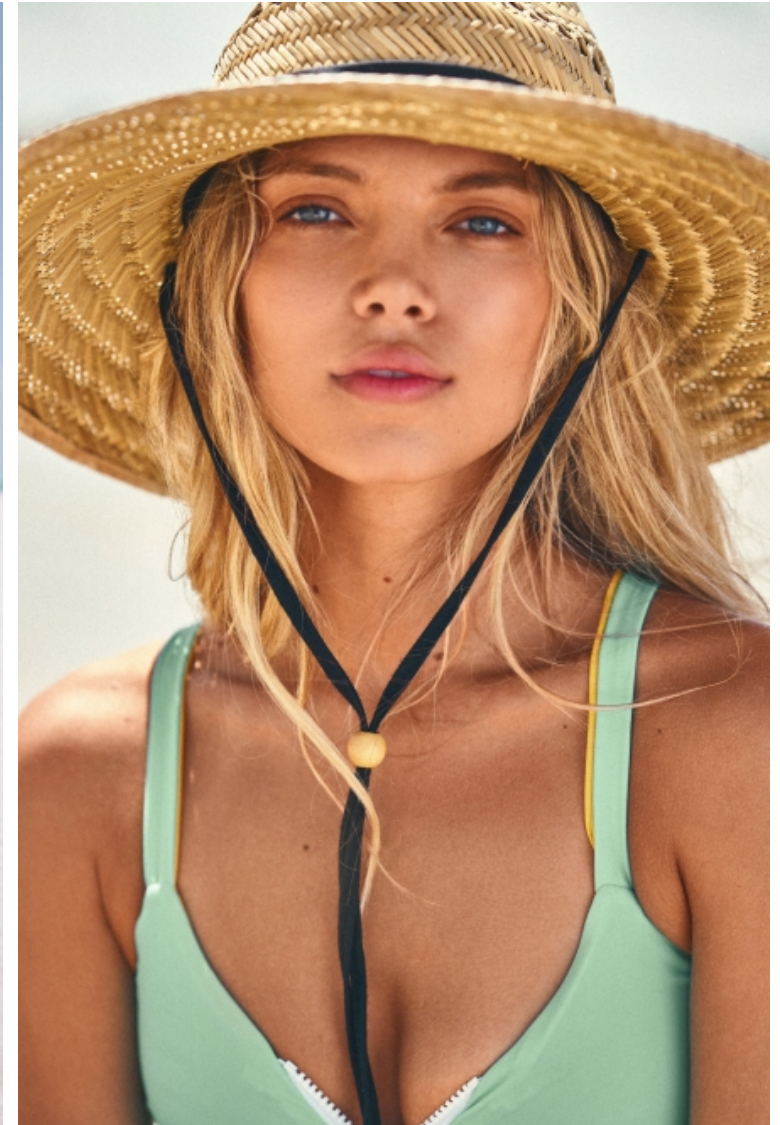

Select

MODEL MANAGEMENT

1400 Alton Rd Suite 103, Miami Beach, 33139, Florida, United States

Phone: (305) 672-6342 Fax: (305) 672-1749 Email: info.miami@selectmodel.com Website: <https://www.selectmodel.com/>

Mariah Rivera

Height 172cm / 5' 7.5"

Size EU/US 32 / 2

Bust 81cm / 32"

Waist 63cm / 25"

Hips 92cm / 36"

Shoes EU/US/UK 39 / 8 / 6

Eyes Blue grey

Hair Blond

Cup B