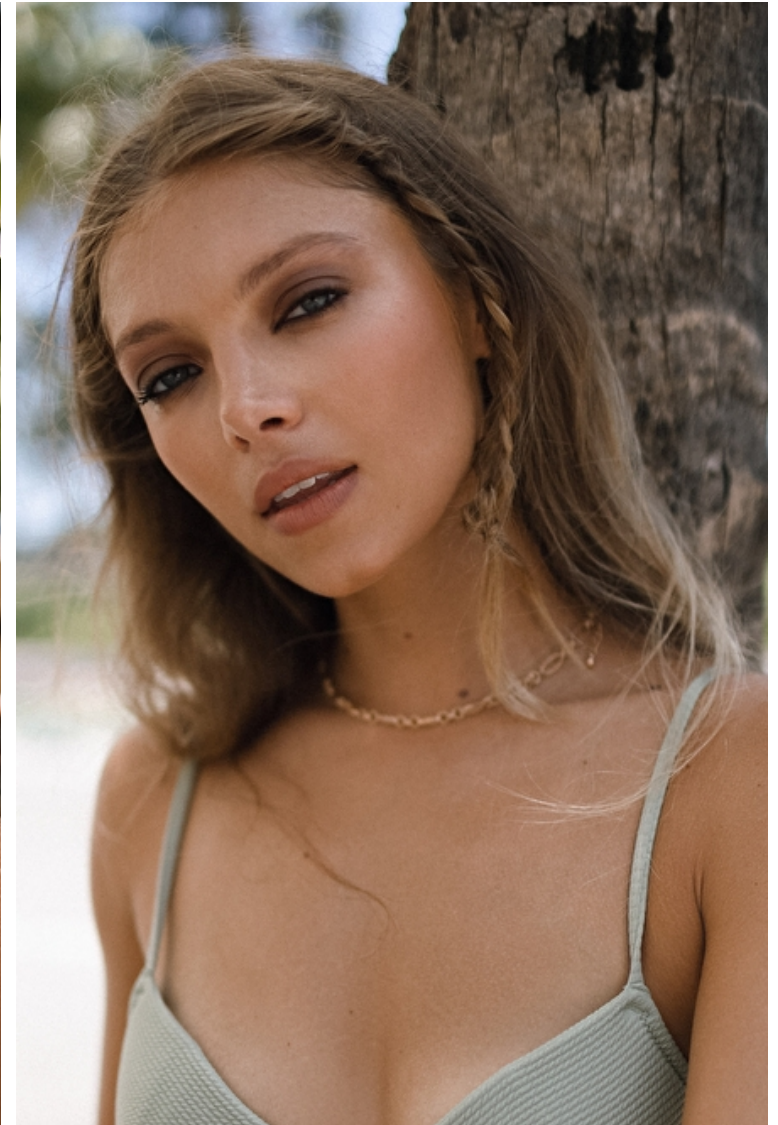

Select

MODEL MANAGEMENT

1400 Alton Rd Suite 103, Miami Beach, 33139, Florida, United States

Phone: (305) 672-6342 Fax: (305) 672-1749 Email: info.miami@selectmodel.com Website: <https://www.selectmodel.com/>

Mariah Rivera

Height 172cm / 5' 7.5"

Size EU/US 32 / 2

Bust 81cm / 32"

Waist 63cm / 25"

Hips 92cm / 36"

Shoes EU/US/UK 39 / 8 / 6

Eyes Blue grey

Hair Blond

Cup B