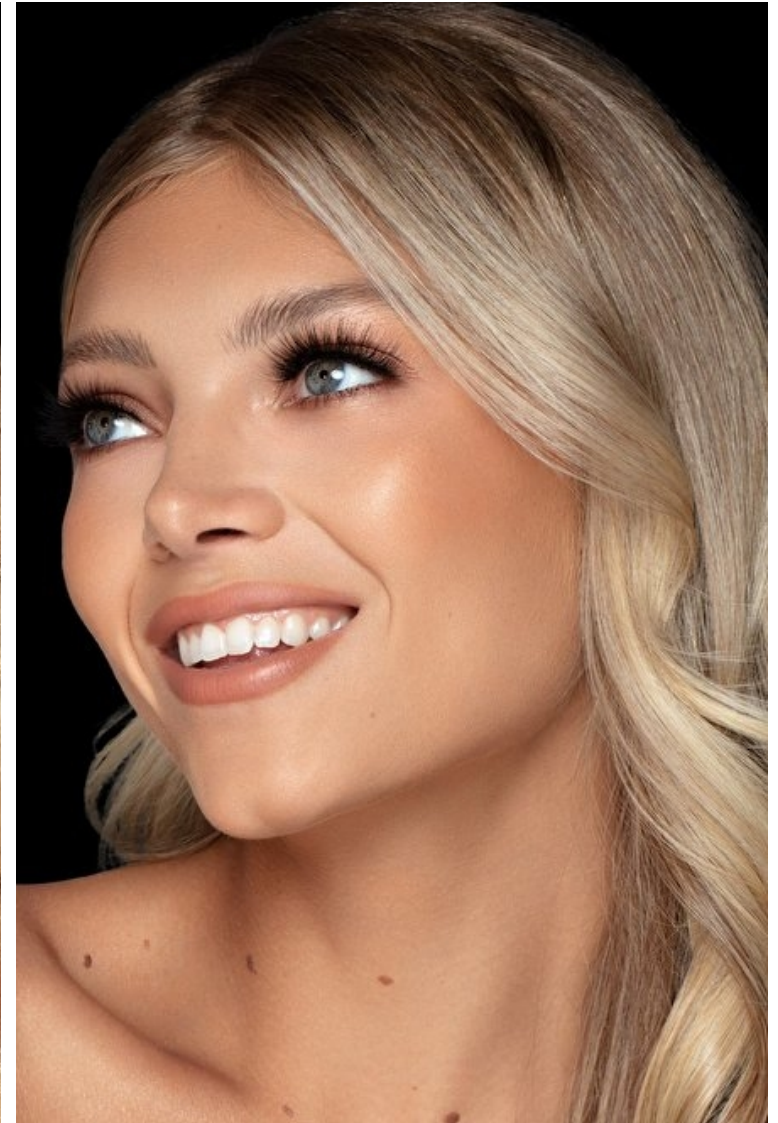

Select

MODEL MANAGEMENT

1400 Alton Rd Suite 103, Miami Beach, 33139, Florida, United States

Phone: (305) 672-6342 Fax: (305) 672-1749 Email: info.miami@selectmodel.com Website: <https://www.selectmodel.com/>

Mariah Rivera

Height 172cm / 5' 7.5"

Size EU/US 32 / 2

Bust 81cm / 32"

Waist 63cm / 25"

Hips 92cm / 36"

Shoes EU/US/UK 39 / 8 / 6

Eyes Blue grey

Hair Blond

Cup B