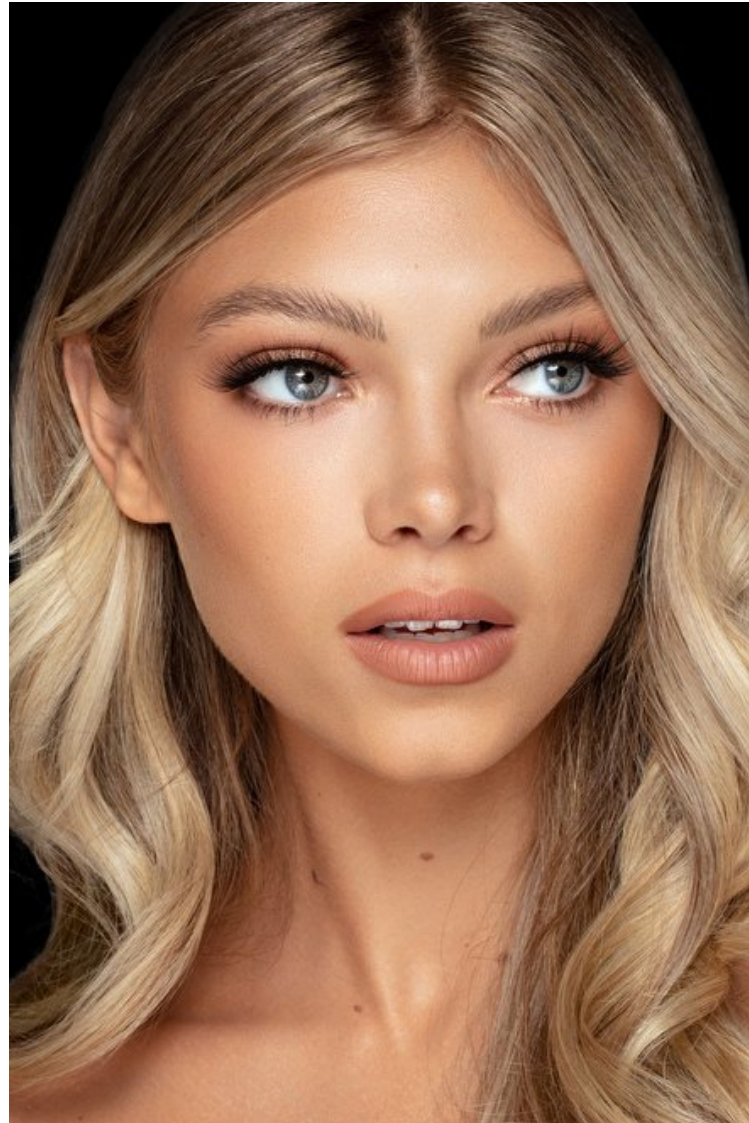

Select

MODEL MANAGEMENT

1400 Alton Rd Suite 103, Miami Beach, 33139, Florida, United States

Phone: (305) 672-6342 Fax: (305) 672-1749 Email: info.miami@selectmodel.com Website: <https://www.selectmodel.com/>

Mariah Rivera

Height 172cm / 5' 7.5"

Size EU/US 32 / 2

Bust 81cm / 32"

Waist 63cm / 25"

Hips 92cm / 36"

Shoes EU/US/UK 39 / 8 / 6

Eyes Blue grey

Hair Blond

Cup B