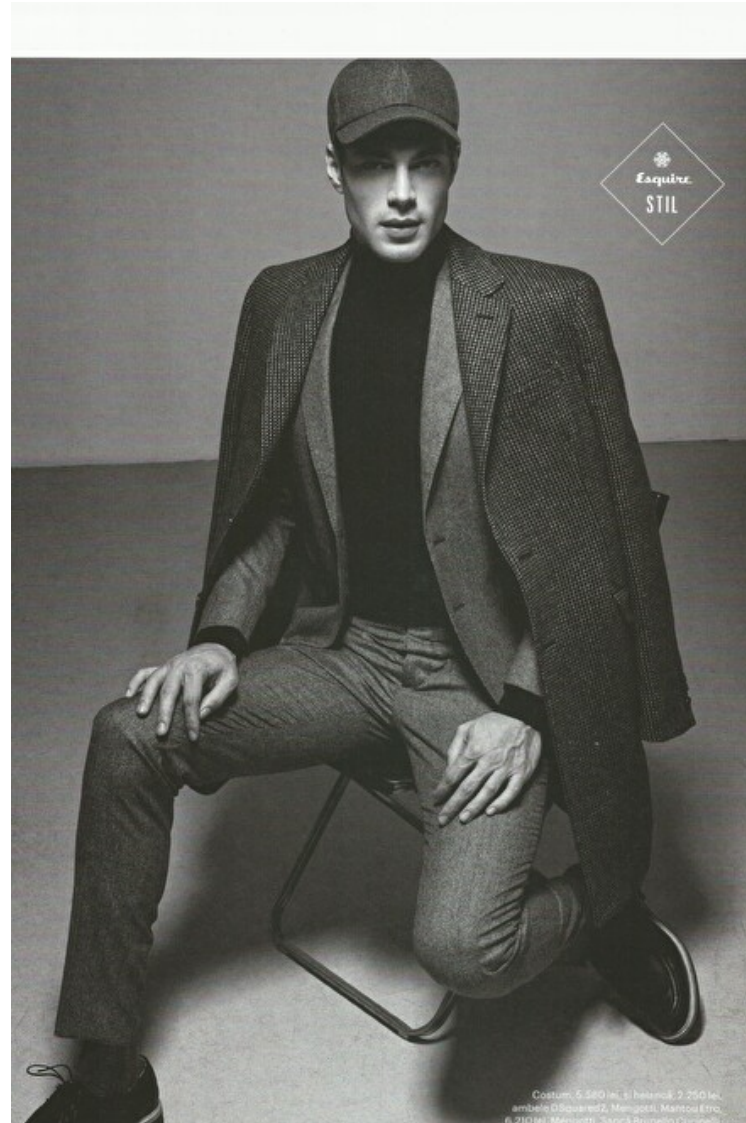

Select

MODEL MANAGEMENT

1400 Alton Rd Suite 103, Miami Beach, 33139, Florida, United States

Phone: (305) 672-6342 Fax: (305) 672-1749 Email: info.miami@selectmodel.com Website: <https://www.selectmodel.com/>

Marian Dragan

Height 189cm / 6' 2.5"

Chest 98cm / 38.5"

Waist 80cm / 31.5"

Hips 95cm / 37.5"

Eyes Blue

Hair Brown