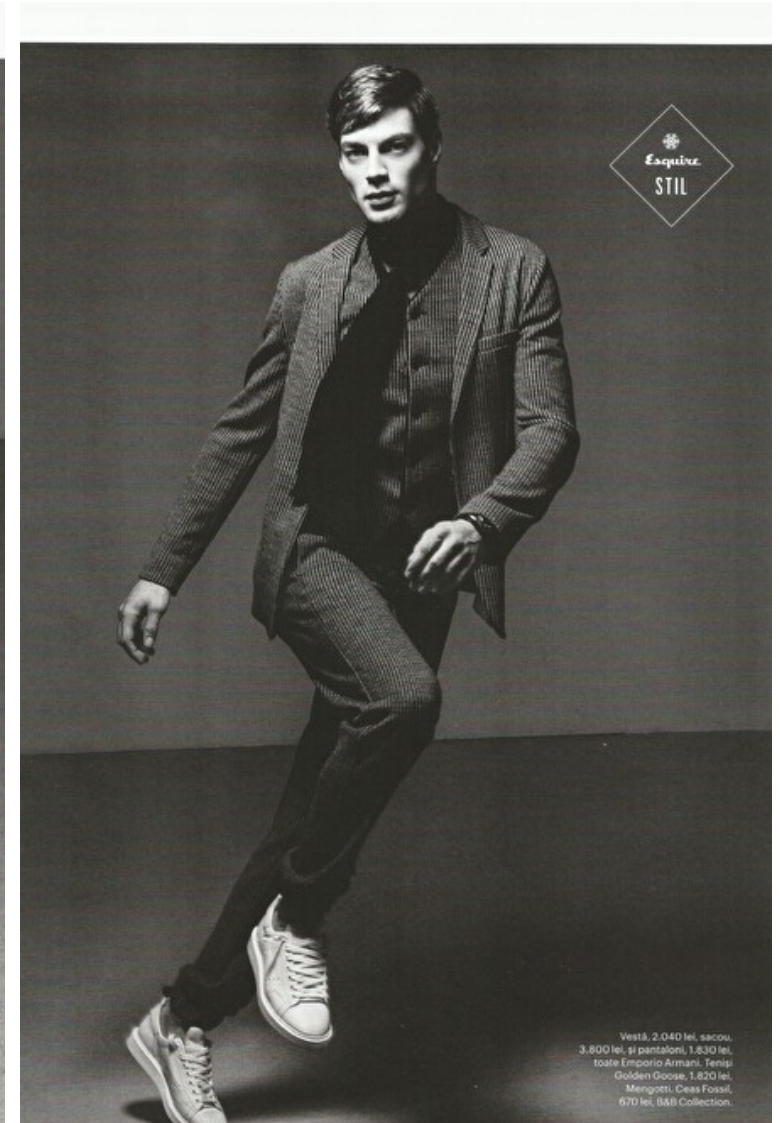

Select

MODEL MANAGEMENT

1400 Alton Rd Suite 103, Miami Beach, 33139, Florida, United States

Phone: (305) 672-6342 Fax: (305) 672-1749 Email: info.miami@selectmodel.com Website: <https://www.selectmodel.com/>

Marian Dragan

Height 189cm / 6' 2.5"

Chest 98cm / 38.5"

Waist 80cm / 31.5"

Hips 95cm / 37.5"

Eyes Blue

Hair Brown