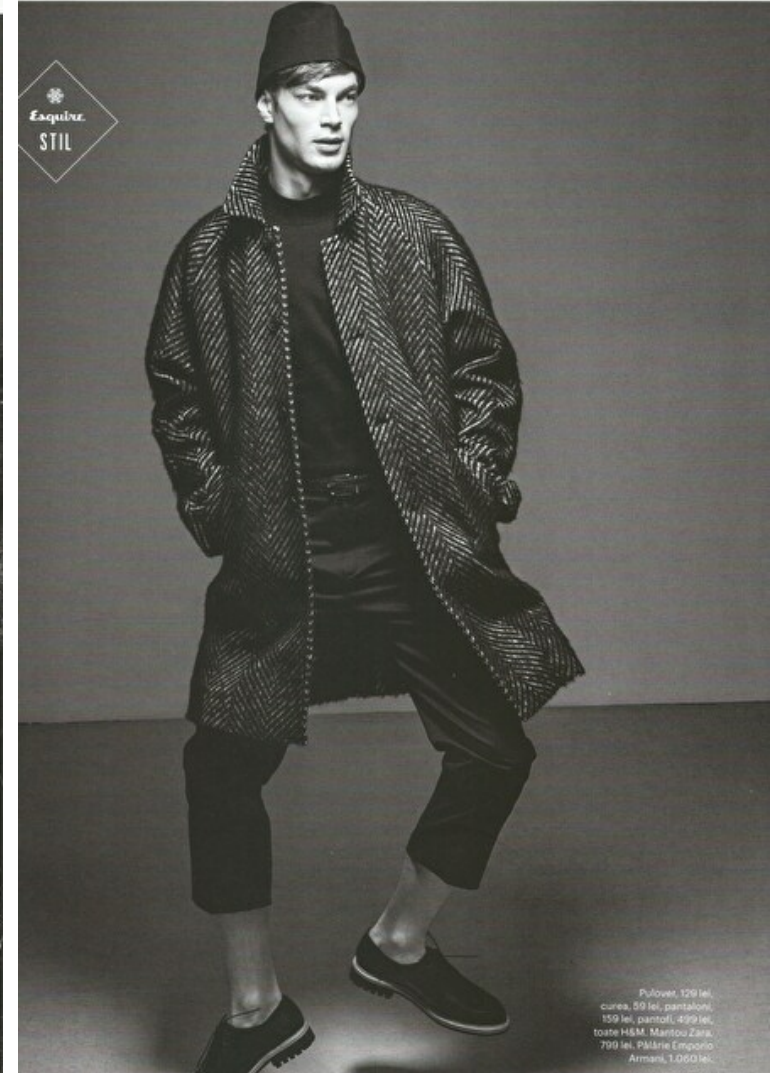

## Marian Dragan

Height 189cm / 6' 2.5"

Chest 98cm / 38.5"

Waist 80cm / 31.5"

Hips 95cm / 37.5"

Eyes Blue

Hair Brown