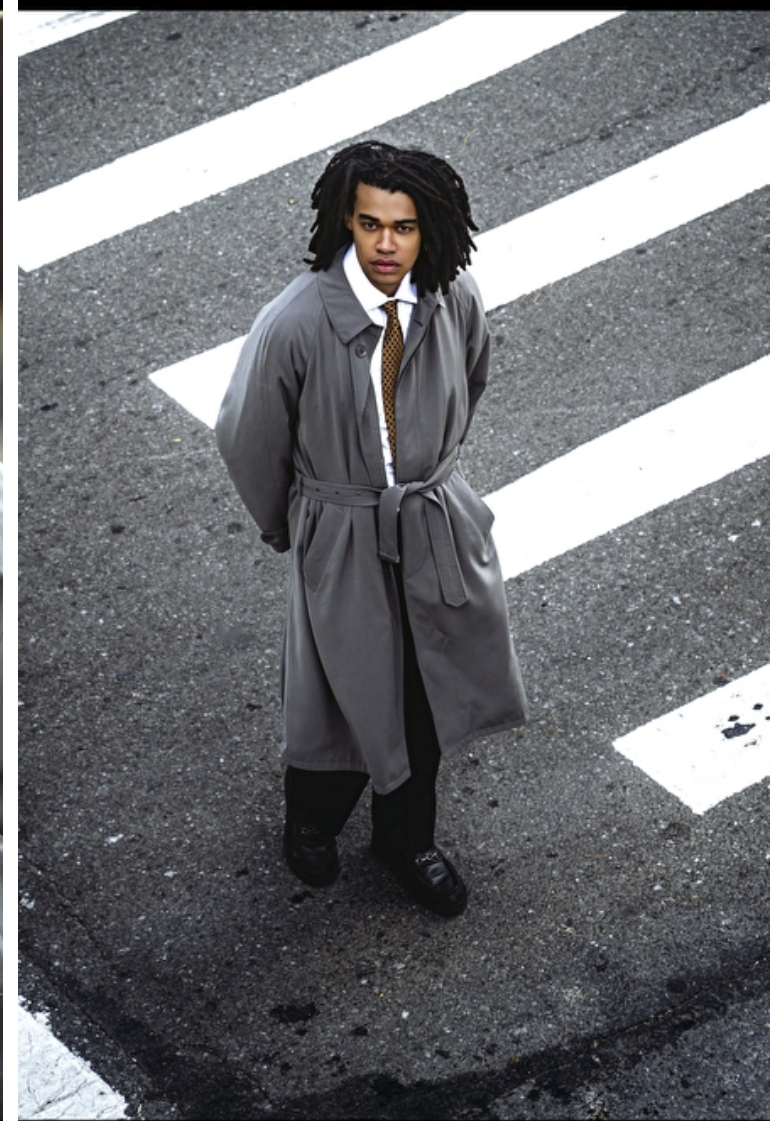

Select

MODEL MANAGEMENT

1400 Alton Rd Suite 103, Miami Beach, 33139, Florida, United States

Phone: (305) 672-6342 Fax: (305) 672-1749 Email: info.miami@selectmodel.com Website: <https://www.selectmodel.com/>

Mark Muchechetere

Height 190cm / 6' 3.0"

Waist 81cm / 32"

Shoes EU/US/UK 45 / 12 / 10.5

Eyes Brown

Hair Black

Inseam 86cm / 34"

Neck 38cm / 15"

Sleeve 61cm / 24"

Suit size 52cm / 42"

Suit cut Long