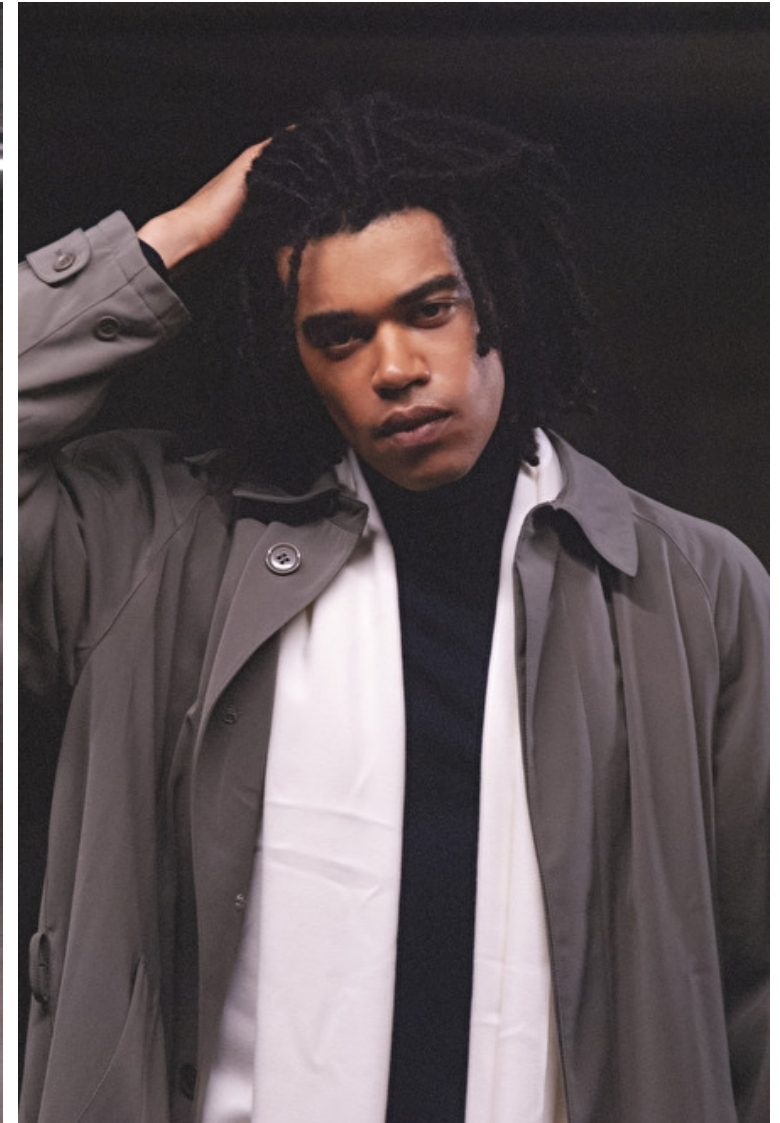

Select

MODEL MANAGEMENT

1400 Alton Rd Suite 103, Miami Beach, 33139, Florida, United States

Phone: (305) 672-6342 Fax: (305) 672-1749 Email: info.miami@selectmodel.com Website: <https://www.selectmodel.com/>

Mark Muchechetere

Height 190cm / 6' 3.0"

Waist 81cm / 32"

Shoes EU/US/UK 45 / 12 / 10.5

Eyes Brown

Hair Black

Inseam 86cm / 34"

Neck 38cm / 15"

Sleeve 61cm / 24"

Suit size 52cm / 42"

Suit cut Long