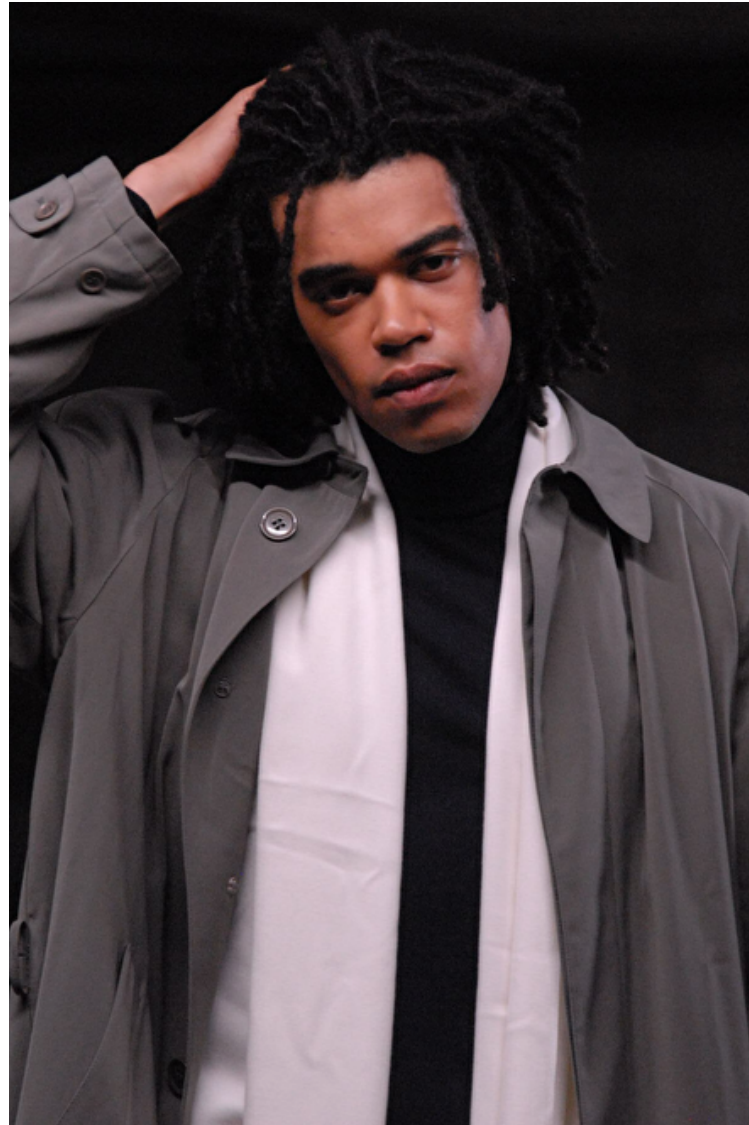

Select

MODEL MANAGEMENT

1400 Alton Rd Suite 103, Miami Beach, 33139, Florida, United States

Phone: (305) 672-6342 Fax: (305) 672-1749 Email: info.miami@selectmodel.com Website: <https://www.selectmodel.com/>

Mark Muchechetere

Height 190cm / 6' 3.0"

Waist 81cm / 32"

Shoes EU/US/UK 45 / 12 / 10.5

Eyes Brown

Hair Black

Inseam 86cm / 34"

Neck 38cm / 15"

Sleeve 61cm / 24"

Suit size 52cm / 42"

Suit cut Long