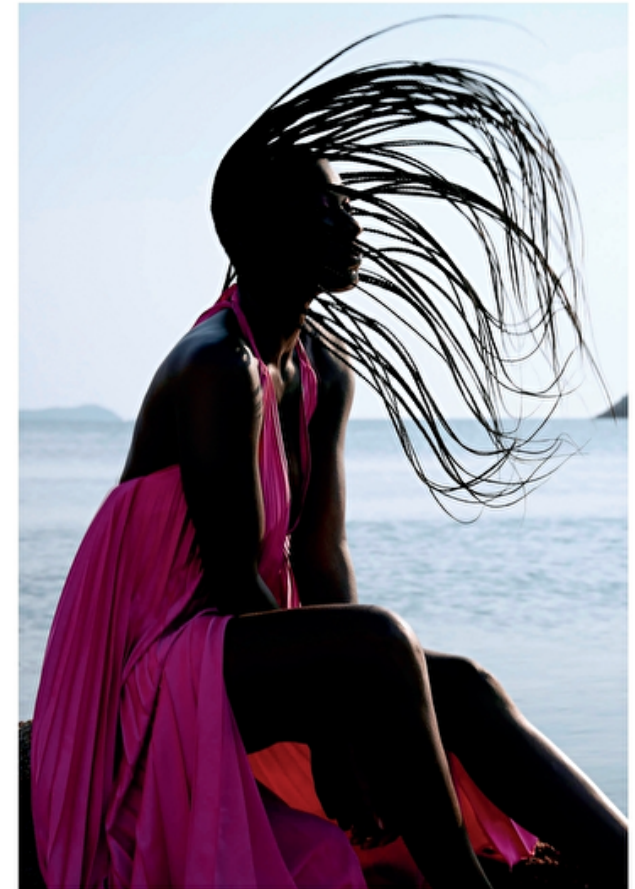

Select

MODEL MANAGEMENT

1400 Alton Rd Suite 103, Miami Beach, 33139, Florida, United States

Phone: (305) 672-6342 Fax: (305) 672-1749 Email: info.miami@selectmodel.com Website: <https://www.selectmodel.com/>

Mary Timms

Height 178cm / 5' 10.0"

Bust 81cm / 32"

Waist 64cm / 25"

Hips 89cm / 35"

Shoes EU/US/UK 42.5 / 11 / 9

Eyes Brown

Hair Black

FASHION

©Dipyo Massimo Dutti, massimodutti.com/gr

Gala 69