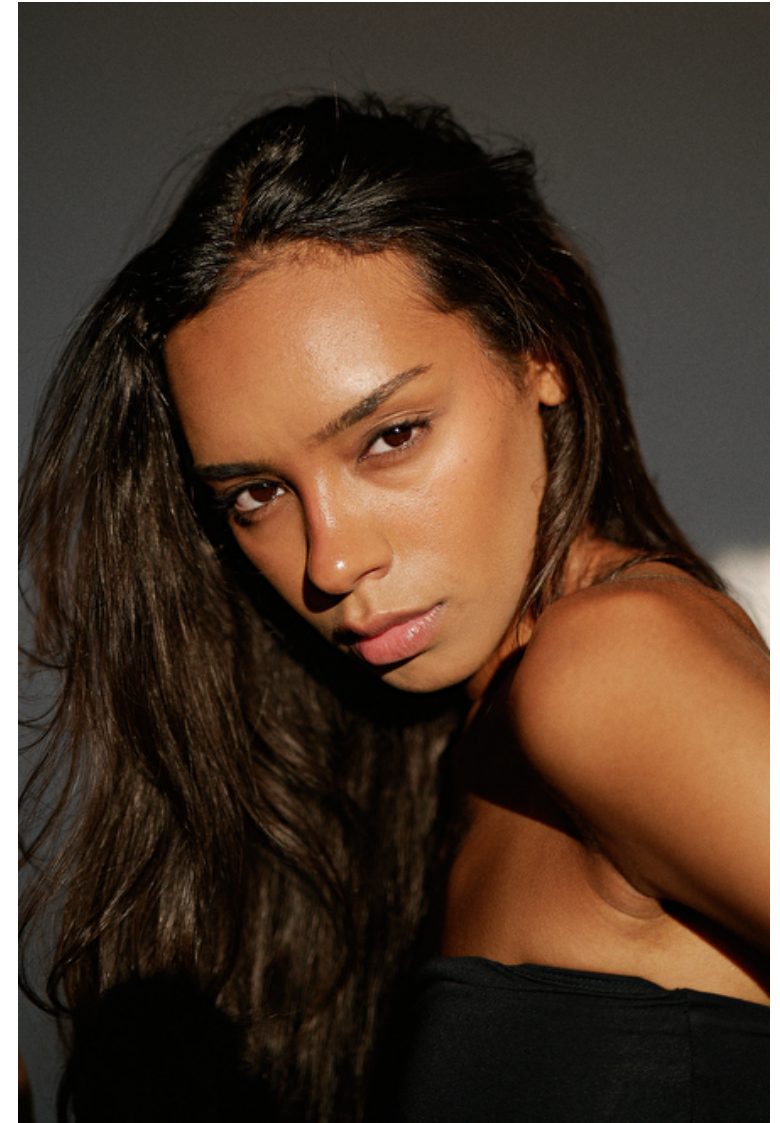

Select

MODEL MANAGEMENT

1400 Alton Rd Suite 103, Miami Beach, 33139, Florida, United States

Phone: (305) 672-6342 Fax: (305) 672-1749 Email: info.miami@selectmodel.com Website: <https://www.selectmodel.com/>

Massara

Height 178cm / 5' 10.0"

Bust 78cm / 30.5"

Waist 60cm / 23.5"

Hips 87cm / 34.5"

Shoes EU/US/UK 41 / 9.5 / 8

Eyes Brown

Hair Brown

Location IL

Cup C