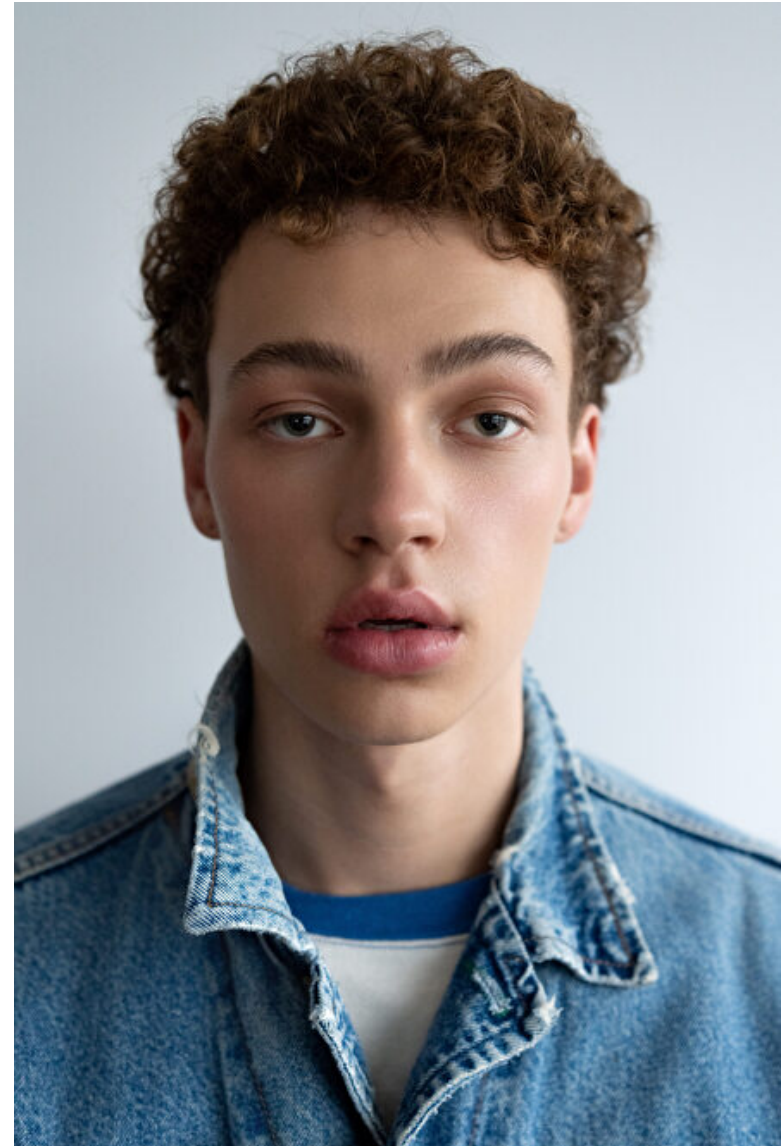

Select

MODEL MANAGEMENT

1400 Alton Rd Suite 103, Miami Beach, 33139, Florida, United States

Phone: (305) 672-6342 Fax: (305) 672-1749 Email: info.miami@selectmodel.com Website: <https://www.selectmodel.com/>

Mattic

Height 188cm / 6' 2.0"

Waist 76cm / 30"

Shoes EU/US/UK 44 / 11 / 9.5

Eyes Green

Hair Brown

Inseam 76cm / 30"

Suit size 48cm / 38"

Suit cut Regular

Location MO