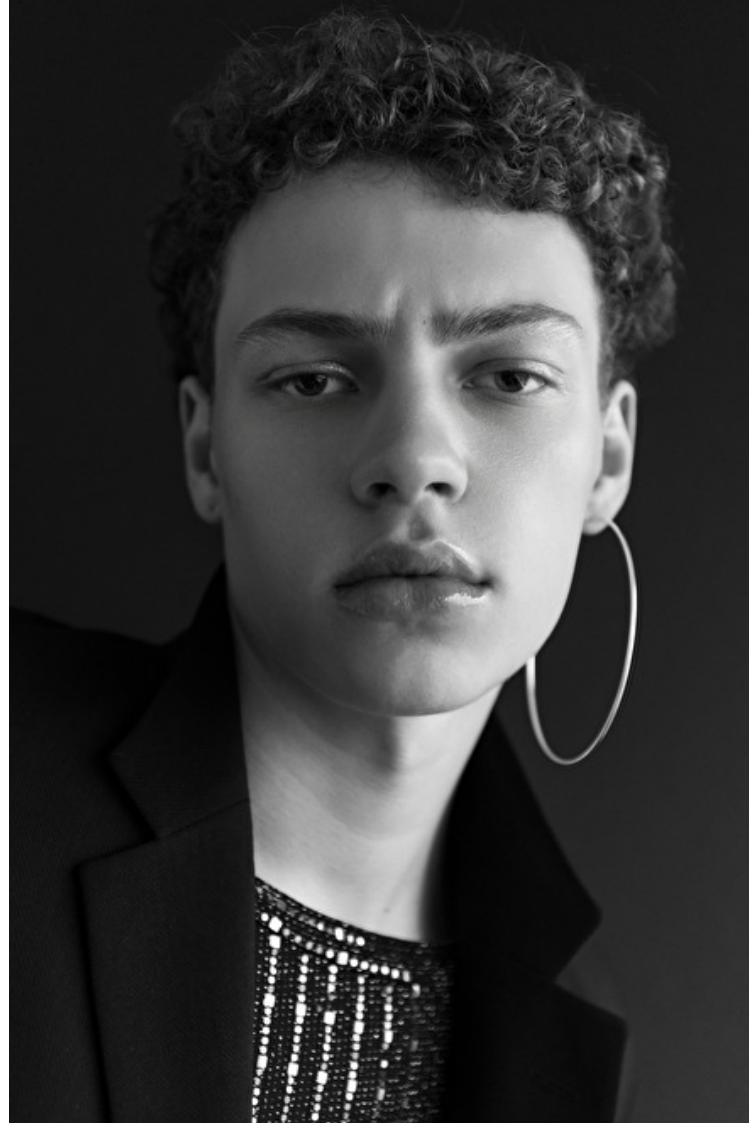

Select

MODEL MANAGEMENT

1400 Alton Rd Suite 103, Miami Beach, 33139, Florida, United States

Phone: (305) 672-6342 Fax: (305) 672-1749 Email: info.miami@selectmodel.com Website: <https://www.selectmodel.com/>

Mattic

Height 188cm / 6' 2.0"

Waist 76cm / 30"

Shoes EU/US/UK 44 / 11 / 9.5

Eyes Green

Hair Brown

Inseam 76cm / 30"

Suit size 48cm / 38"

Suit cut Regular

Location MO