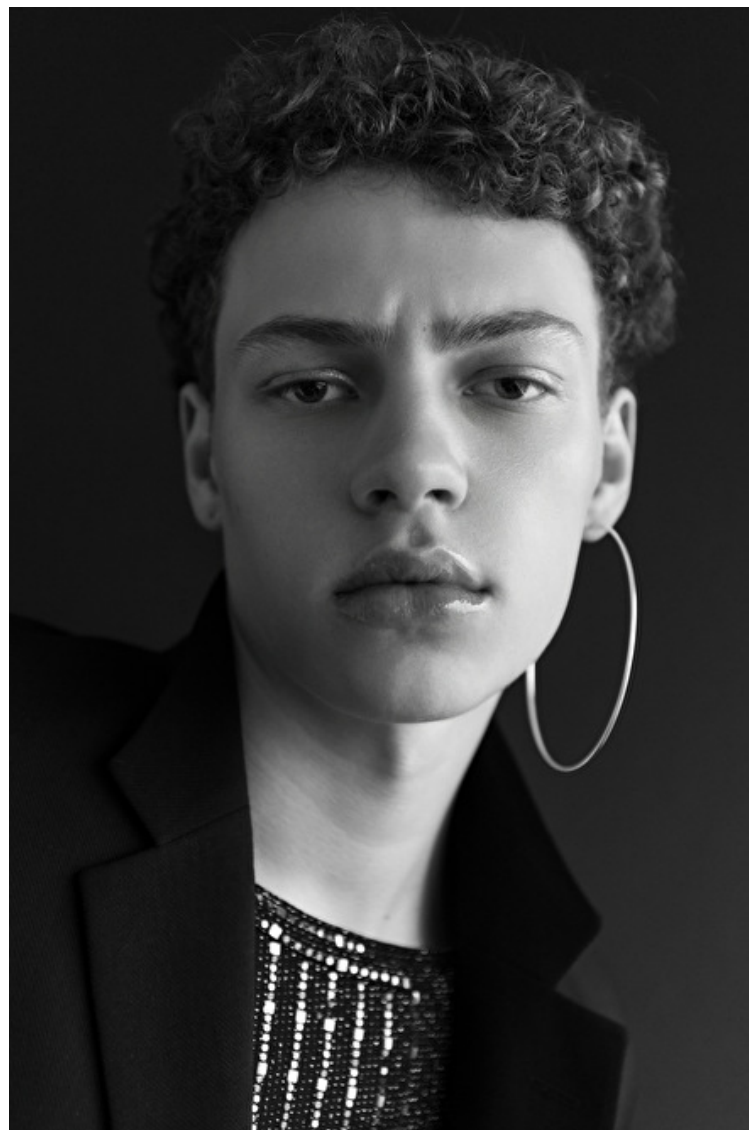

Select

MODEL MANAGEMENT

1400 Alton Rd Suite 103, Miami Beach, 33139, Florida, United States

Phone: (305) 672-6342 Fax: (305) 672-1749 Email: info.miami@selectmodel.com Website: <https://www.selectmodel.com/>

Mattic

Height 188cm / 6' 2.0"

Waist 76cm / 30"

Shoes EU/US/UK 44 / 11 / 9.5

Eyes Green

Hair Brown

Inseam 76cm / 30"

Suit size 48cm / 38"

Suit cut Regular

Location MO