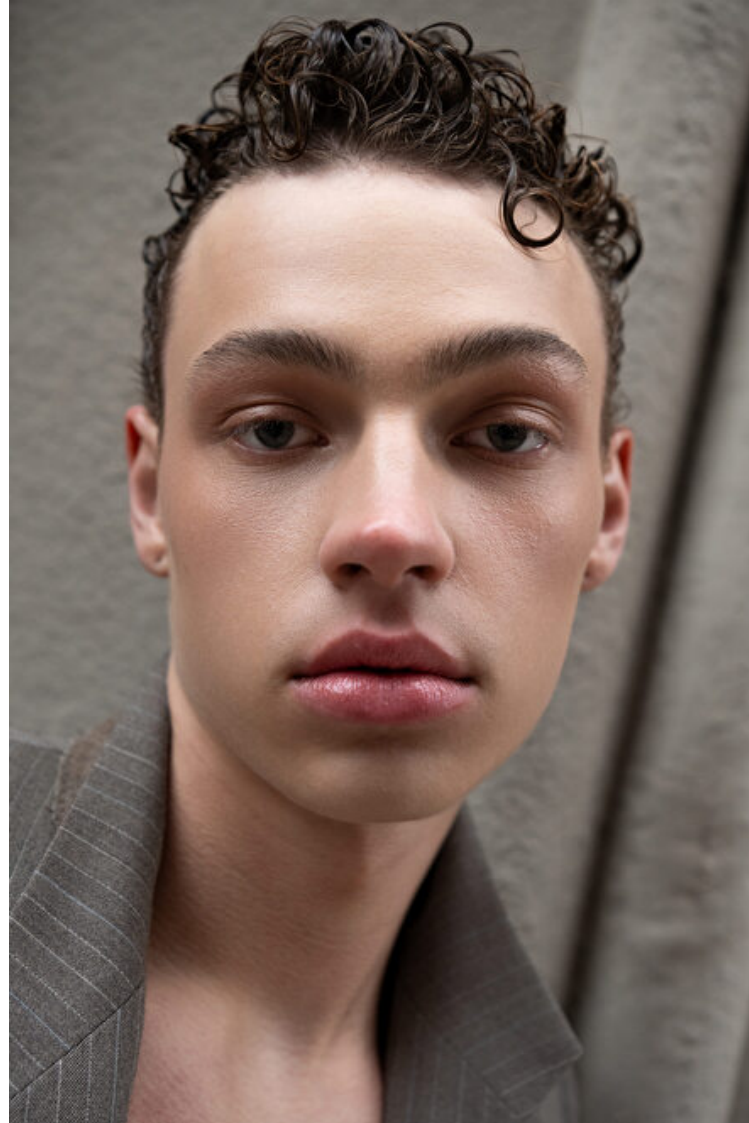

Select

MODEL MANAGEMENT

1400 Alton Rd Suite 103, Miami Beach, 33139, Florida, United States

Phone: (305) 672-6342 Fax: (305) 672-1749 Email: info.miami@selectmodel.com Website: <https://www.selectmodel.com/>

Mattic

Height 188cm / 6' 2.0"

Waist 76cm / 30"

Shoes EU/US/UK 44 / 11 / 9.5

Eyes Green

Hair Brown

Inseam 76cm / 30"

Suit size 48cm / 38"

Suit cut Regular

Location MO