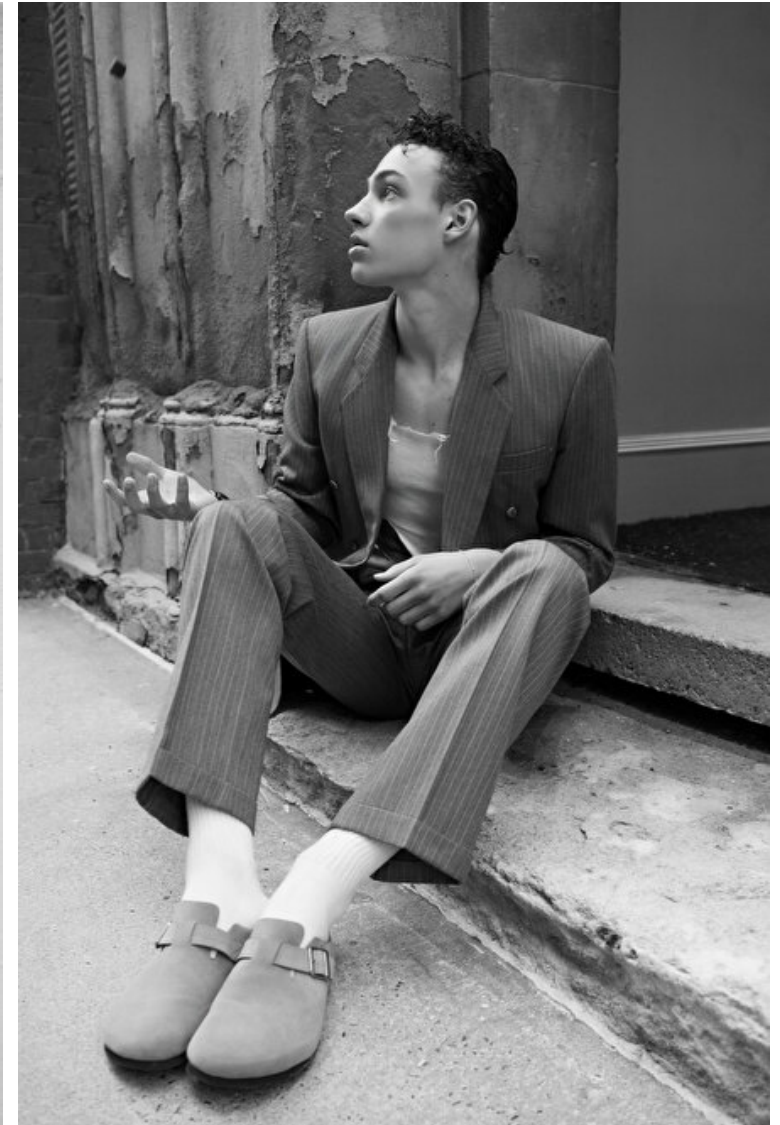

Select

MODEL MANAGEMENT

1400 Alton Rd Suite 103, Miami Beach, 33139, Florida, United States

Phone: (305) 672-6342 Fax: (305) 672-1749 Email: info.miami@selectmodel.com Website: <https://www.selectmodel.com/>

Mattic

Height 188cm / 6' 2.0"

Waist 76cm / 30"

Shoes EU/US/UK 44 / 11 / 9.5

Eyes Green

Hair Brown

Inseam 76cm / 30"

Suit size 48cm / 38"

Suit cut Regular

Location MO