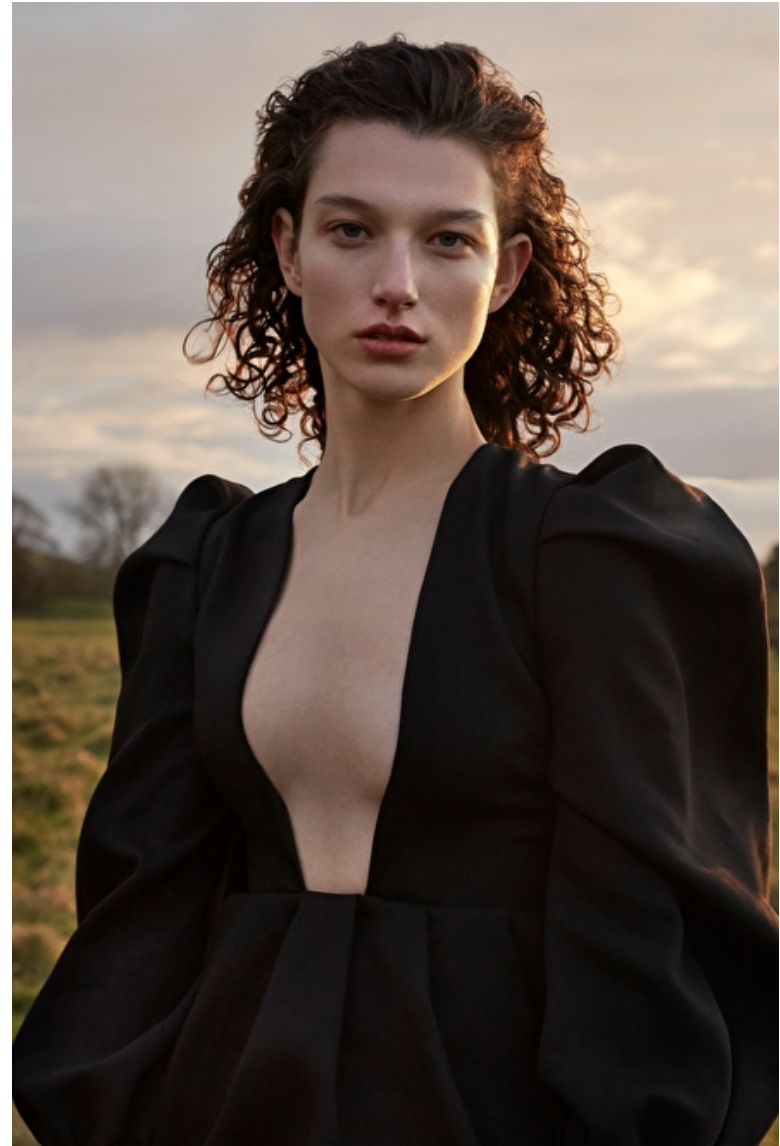

McKenna Hellam

Height 179cm / 5' 10.5"

Bust 91cm / 36"

Waist 67cm / 26.5"

Hips 97cm / 38"

Shoes EU/US/UK 40.5 / 9.5 / 7

Eyes Blue

Hair Brown