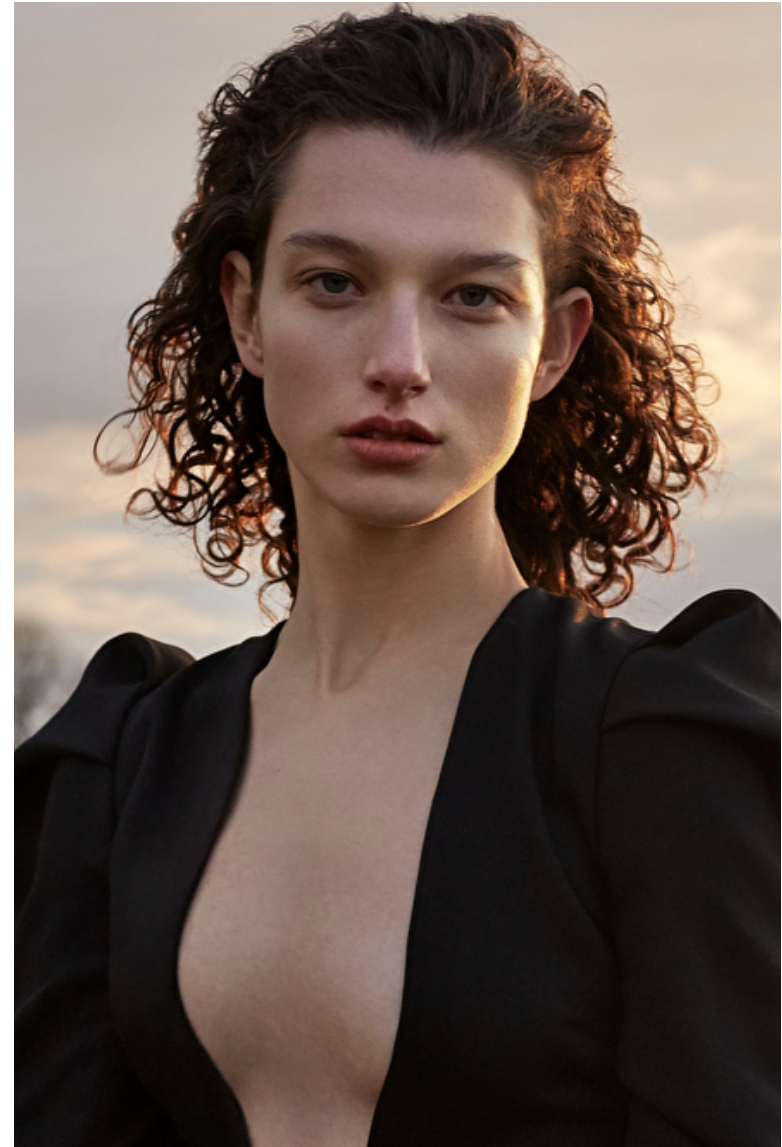

McKenna Hellam

Height 179cm / 5' 10.5"

Bust 91cm / 36"

Waist 67cm / 26.5"

Hips 97cm / 38"

Shoes EU/US/UK 40.5 / 9.5 / 7

Eyes Blue

Hair Brown