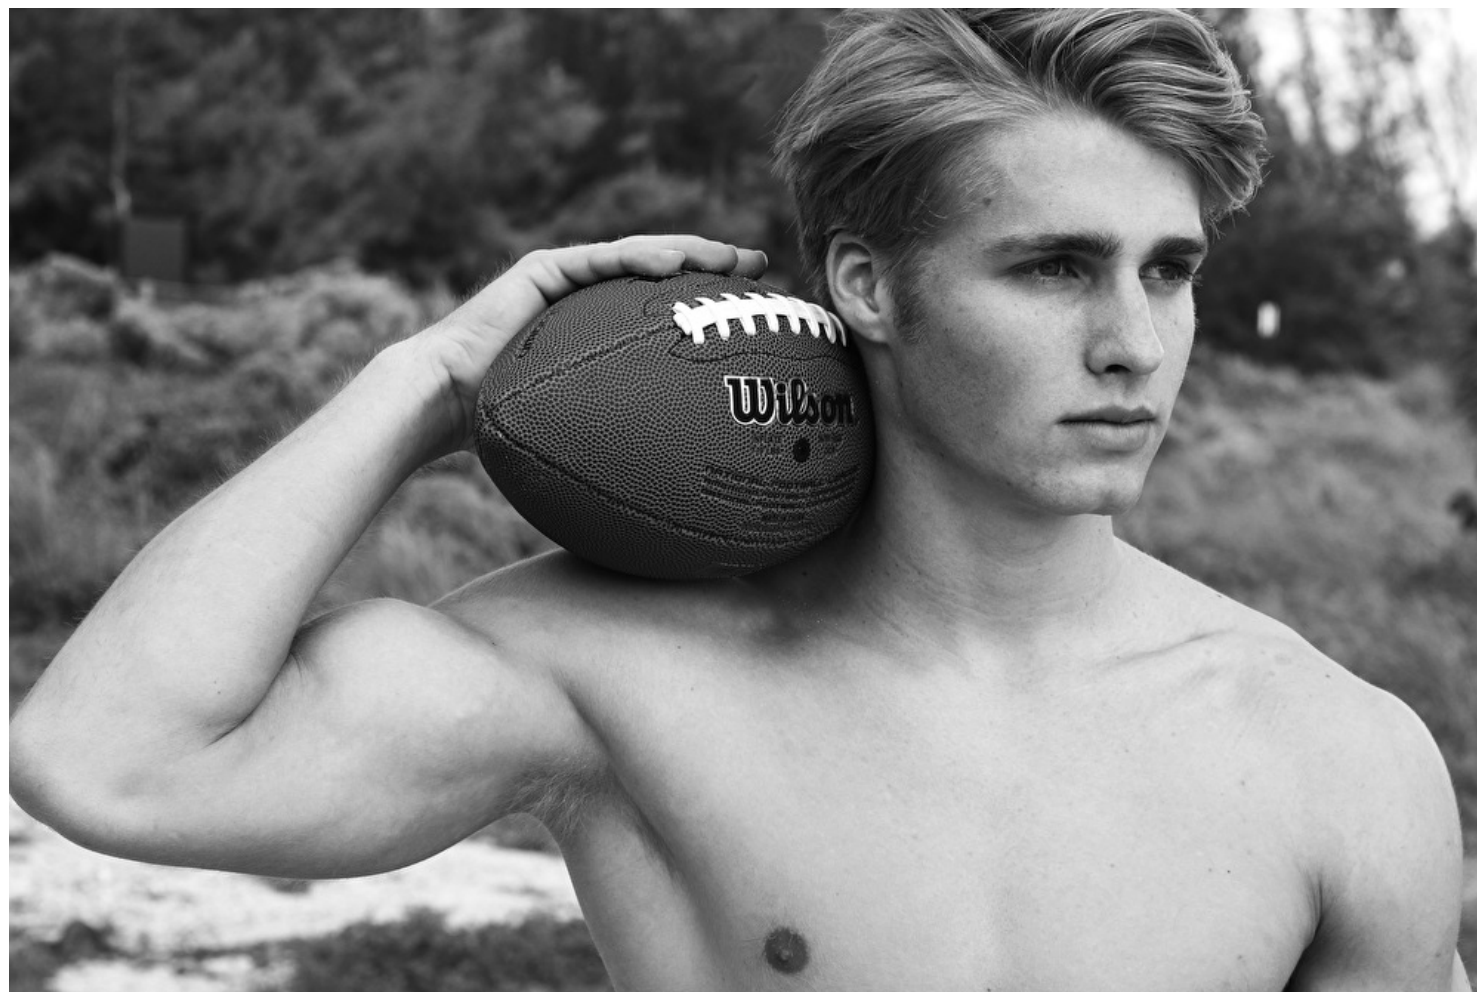

## Micah Plath

Height 180cm / 5' 11.0"

Waist 76cm / 30"

Shoes EU/US/UK 43.5 / 10.5 / 9

Eyes Blue

Hair Blond

Inseam 81cm / 32"

Suit size 50cm / 40"