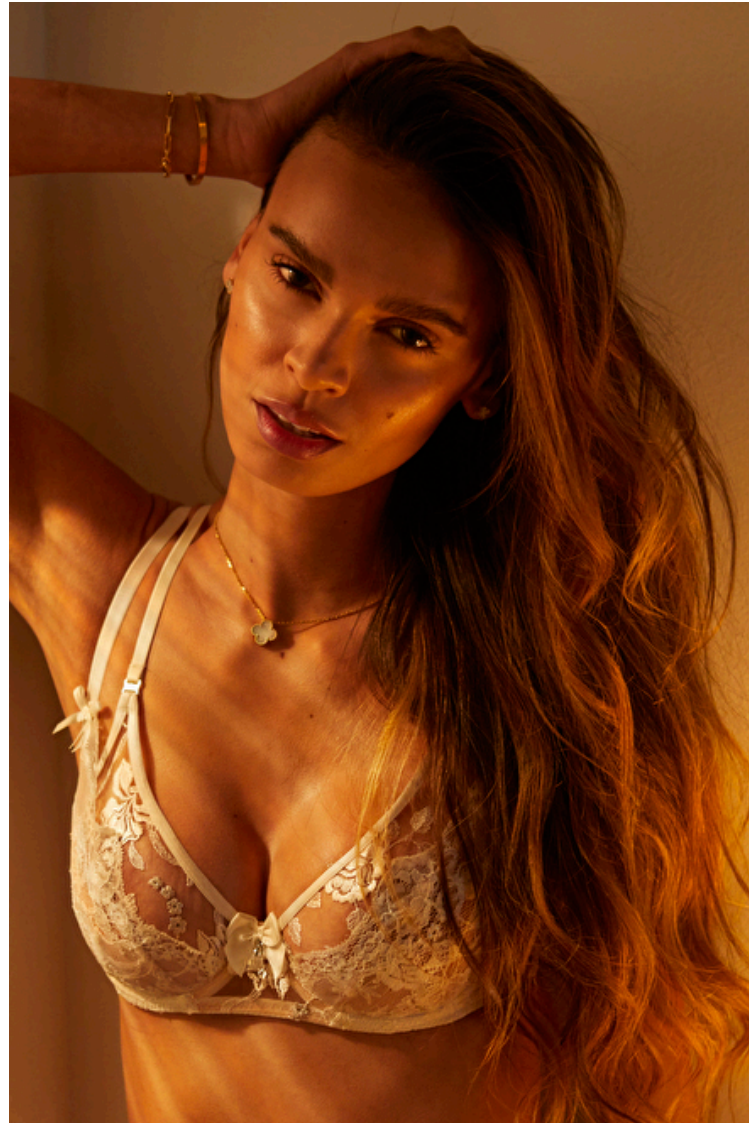

Mirla Sousa

Height 180cm / 5' 11.0"

Bust 81cm / 32"

Waist 61cm / 24"

Hips 86cm / 34"

Shoes EU/US/UK 41 / 9.5 / 8

Eyes Brown

Hair Brown