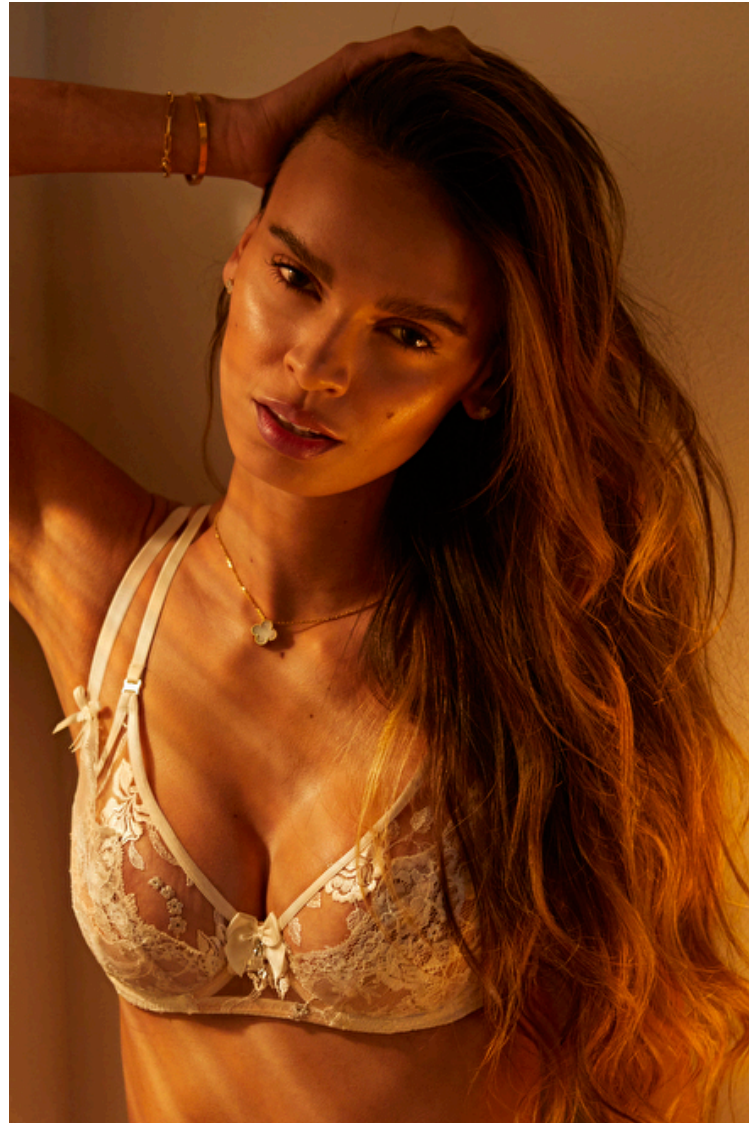

## Mirla Sousa

Height 180cm / 5' 11.0"

Bust 81cm / 32"

Waist 61cm / 24"

Hips 86cm / 34"

Shoes EU/US/UK 41 / 9.5 / 8

Eyes Brown

Hair Brown