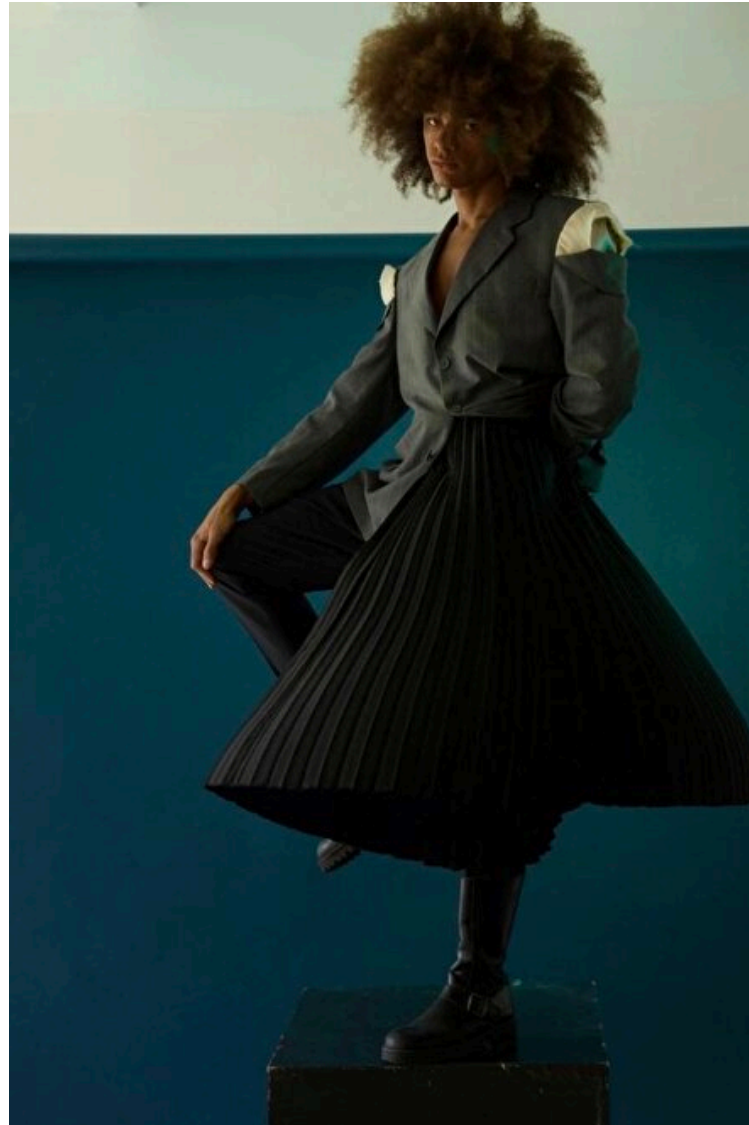

Mohammed

Height 188cm / 6' 2.0"

Waist 75cm / 29.5"

Shoes EU/US/UK 44 / 11 / 9.5

Eyes Brown

Hair Brown

Inseam 81cm / 32"

Neck 38cm / 15"

Sleeve 71cm / 28"

Suit size 50cm / 40"