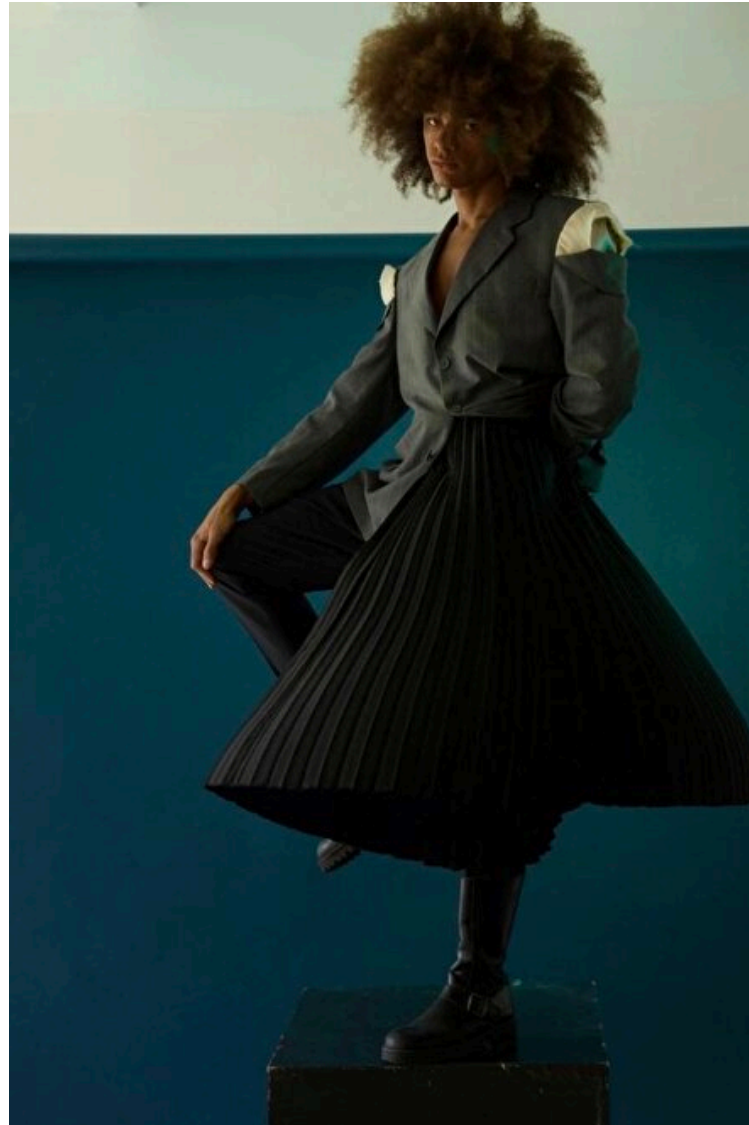

Select

MODEL MANAGEMENT

1400 Alton Rd Suite 103, Miami Beach, 33139, Florida, United States

Phone: (305) 672-6342 Fax: (305) 672-1749 Email: info.miami@selectmodel.com Website: <https://www.selectmodel.com/>

Mohammed

Height 188cm / 6' 2.0"

Waist 75cm / 29.5"

Shoes EU/US/UK 44 / 11 / 9.5

Eyes Brown

Hair Brown

Inseam 81cm / 32"

Neck 38cm / 15"

Sleeve 71cm / 28"

Suit size 50cm / 40"