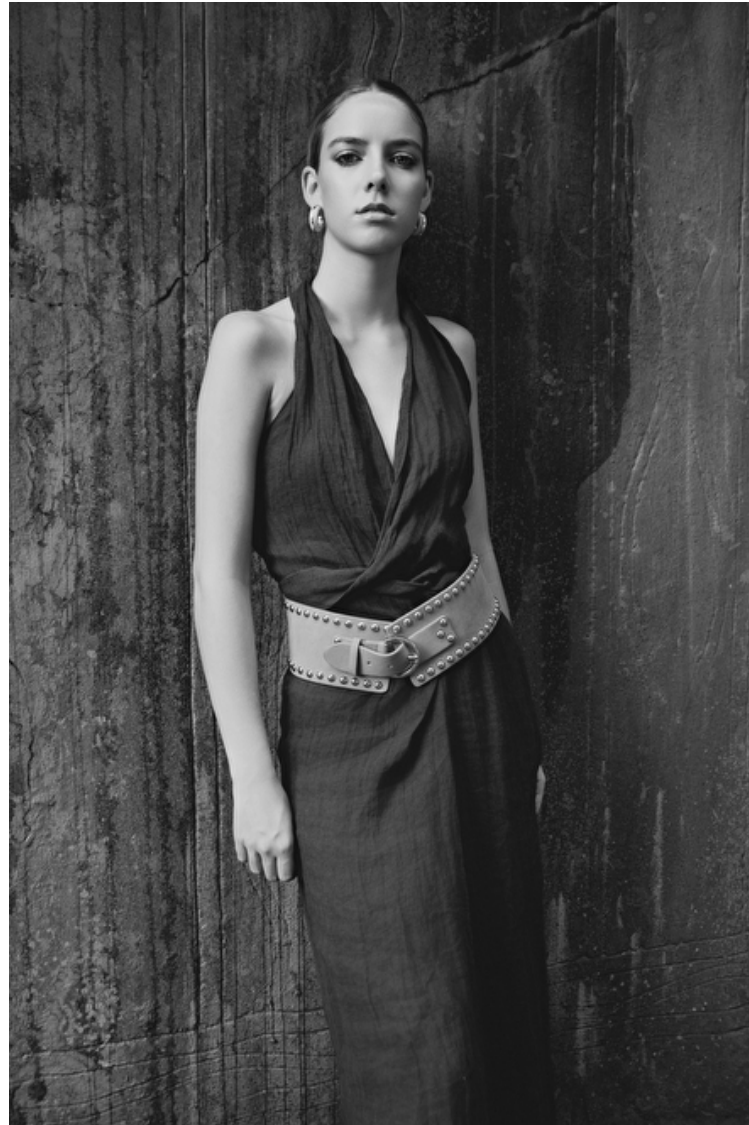

Moira

Height 175cm / 5' 9.0"

Bust 84cm / 33"

Waist 66cm / 26"

Hips 92cm / 36"

Shoes EU/US/UK 38 / 7.5 / 5

Eyes Blue

Hair Blond