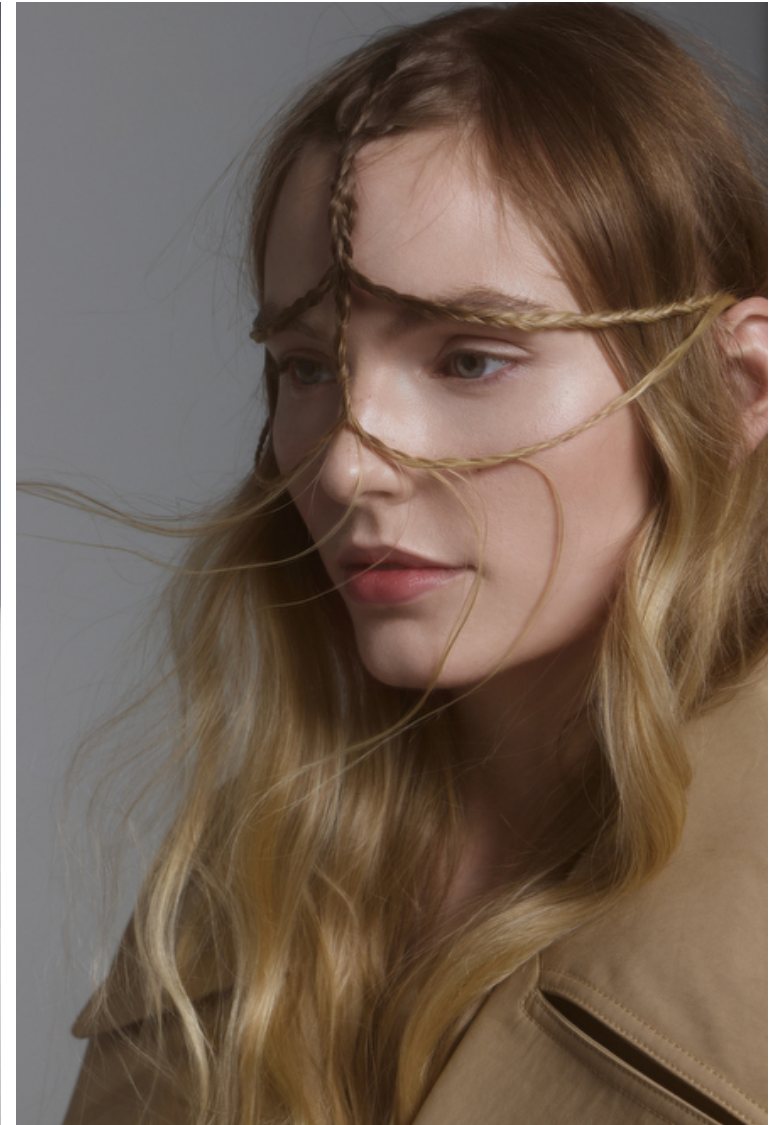

Select

MODEL MANAGEMENT

1400 Alton Rd Suite 103, Miami Beach, 33139, Florida, United States

Phone: (305) 672-6342 Fax: (305) 672-1749 Email: info.miami@selectmodel.com Website: <https://www.selectmodel.com/>

Molly Bonell

Height 177cm / 5' 9.5"

Size EU/US 40 / 10

Bust 91cm / 36"

Waist 79cm / 31"

Hips 107cm / 42"

Shoes EU/US/UK 42.5 / 11 / 9

Eyes Blue

Hair Blond

Cup D