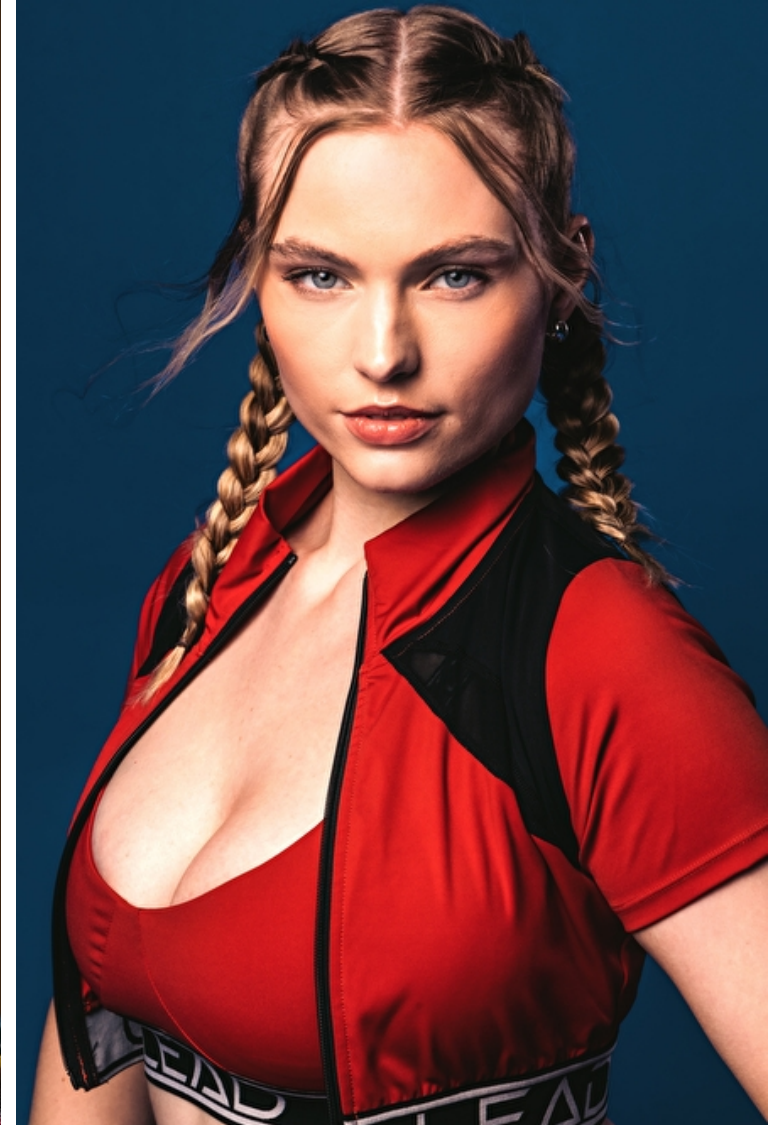

Select

MODEL MANAGEMENT

1400 Alton Rd Suite 103, Miami Beach, 33139, Florida, United States

Phone: (305) 672-6342 Fax: (305) 672-1749 Email: info.miami@selectmodel.com Website: <https://www.selectmodel.com/>

Molly Bonell

Height 177cm / 5' 9.5"

Size EU/US 40 / 10

Bust 101cm / 40"

Waist 76cm / 30"

Hips 104cm / 41"

Shoes EU/US/UK 42.5 / 11 / 9

Eyes Blue

Hair Blond

Cup D