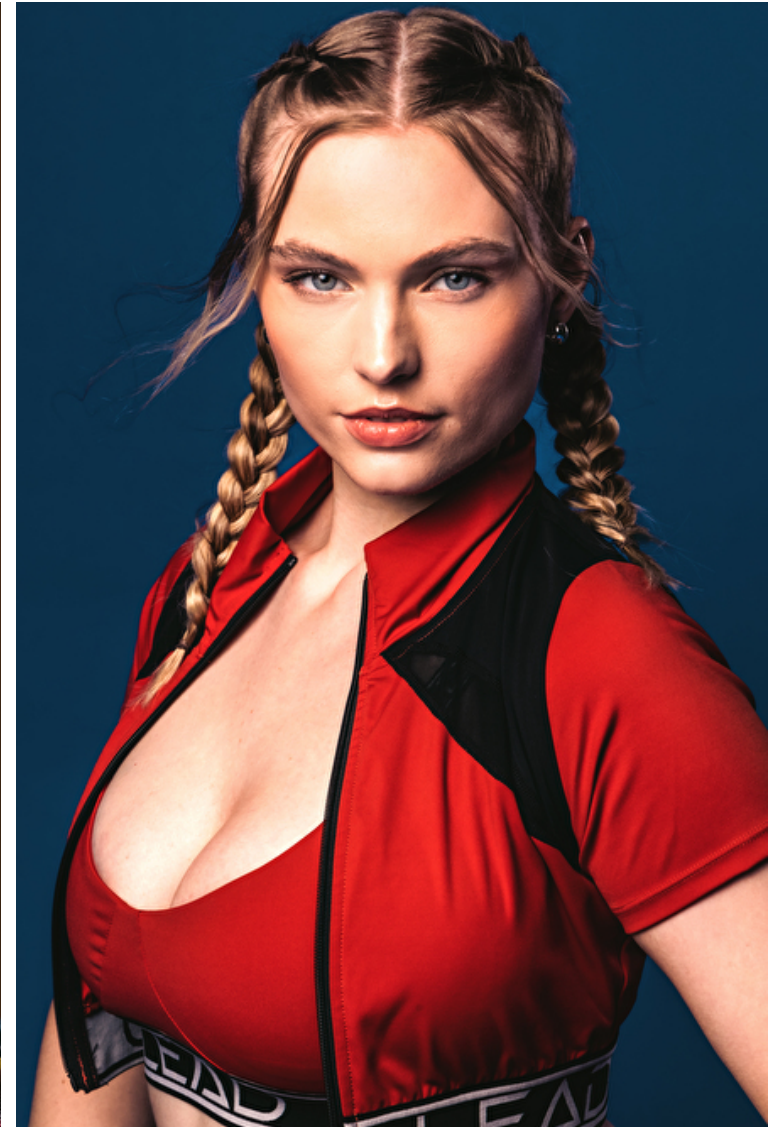

Select

MODEL MANAGEMENT

1400 Alton Rd Suite 103, Miami Beach, 33139, Florida, United States

Phone: (305) 672-6342 Fax: (305) 672-1749 Email: info.miami@selectmodel.com Website: <https://www.selectmodel.com/>

Molly Bonell

Height 177cm / 5' 9.5"

Size EU/US 40 / 10

Bust 91cm / 36"

Waist 79cm / 31"

Hips 107cm / 42"

Shoes EU/US/UK 42.5 / 11 / 9

Eyes Blue

Hair Blond

Cup D