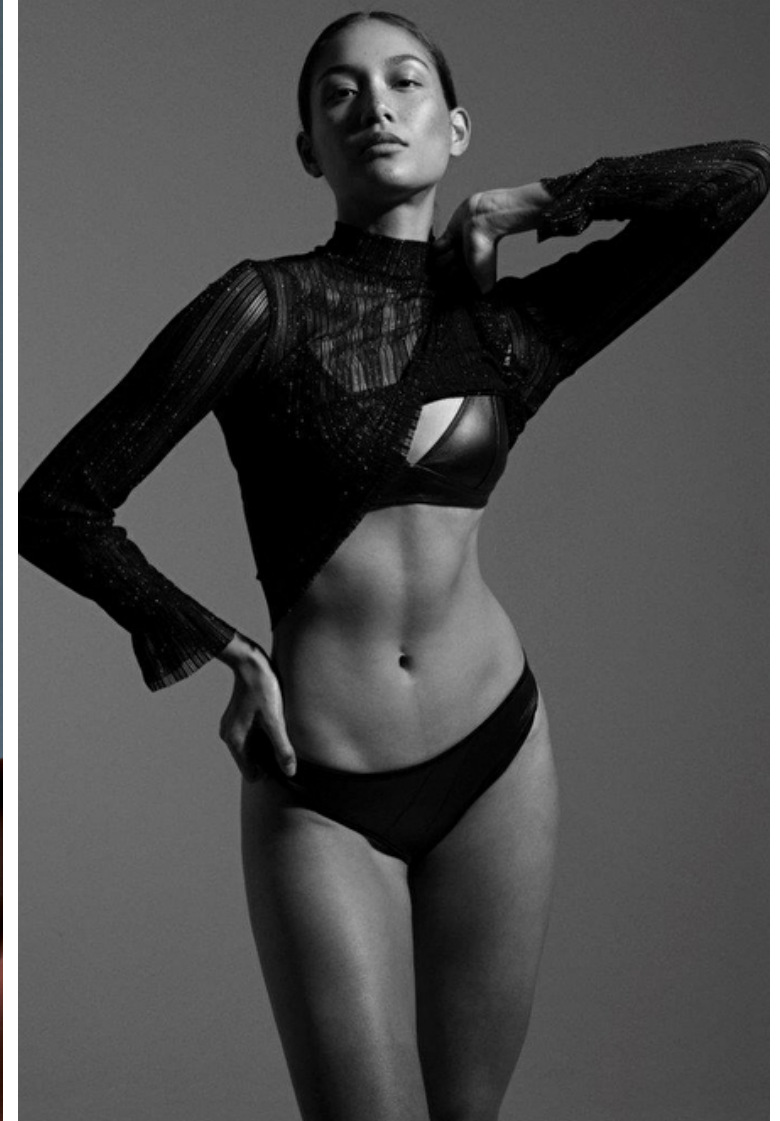

Monika

Height 177cm / 5' 9.5"

Bust 84cm / 33"

Waist 61cm / 24"

Hips 92cm / 36"

Shoes EU/US/UK 39.5 / 8.5 / 6

Eyes Dark brown

Hair Red brown