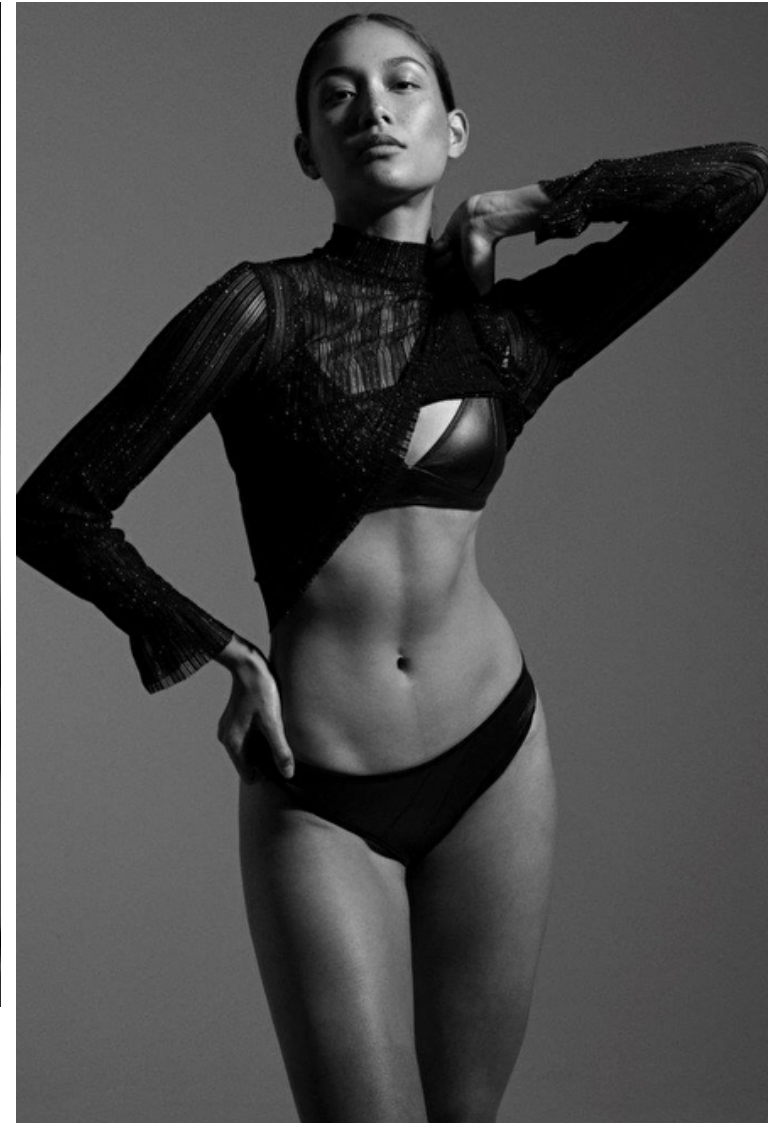

Monika

Height 177cm / 5' 9.5"

Bust 84cm / 33"

Waist 61cm / 24"

Hips 92cm / 36"

Shoes EU/US/UK 39.5 / 8.5 / 6

Eyes Dark brown

Hair Red brown