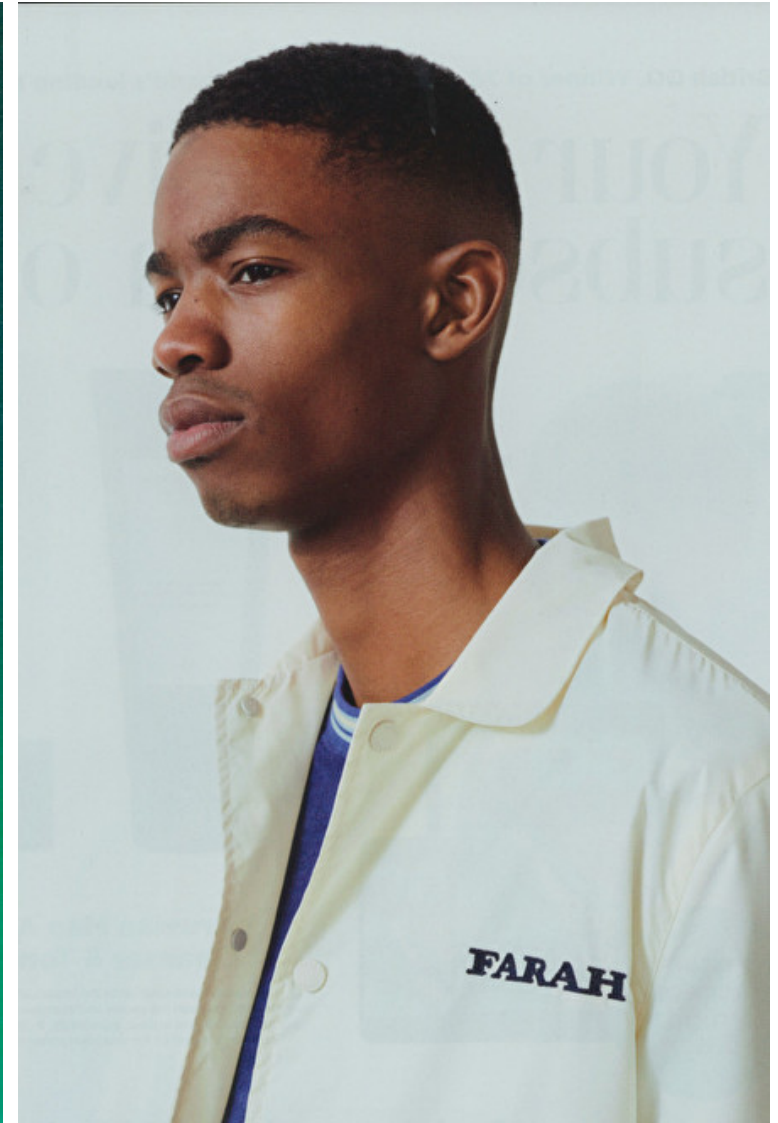

Select

MODEL MANAGEMENT

1400 Alton Rd Suite 103, Miami Beach, 33139, Florida, United States

Phone: (305) 672-6342 Fax: (305) 672-1749 Email: info.miami@selectmodel.com Website: <https://www.selectmodel.com/>

MONTELL

Height 188cm / 6' 2.0"

Chest 89cm / 35"

Waist 75cm / 29.5"

Shoes EU/US/UK 43.5 / 10.5 / 9

Inseam 81cm / 32"

Hair Dark brown