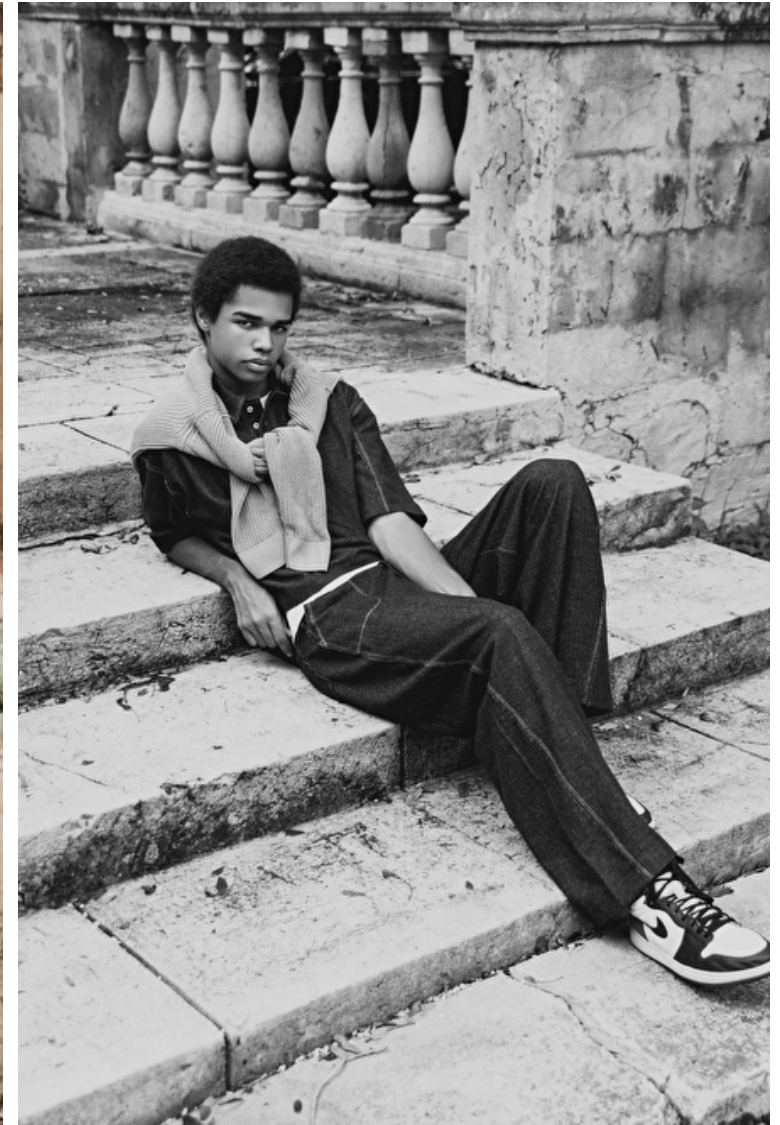

Height 190cm / 6' 3.0"

Waist 76cm / 30"

Shoes EU/US/UK 45.5 / 12.5 /
10.5

Eyes Brown

Hair Brown

Inseam 86cm / 34"

Select

MODEL MANAGEMENT