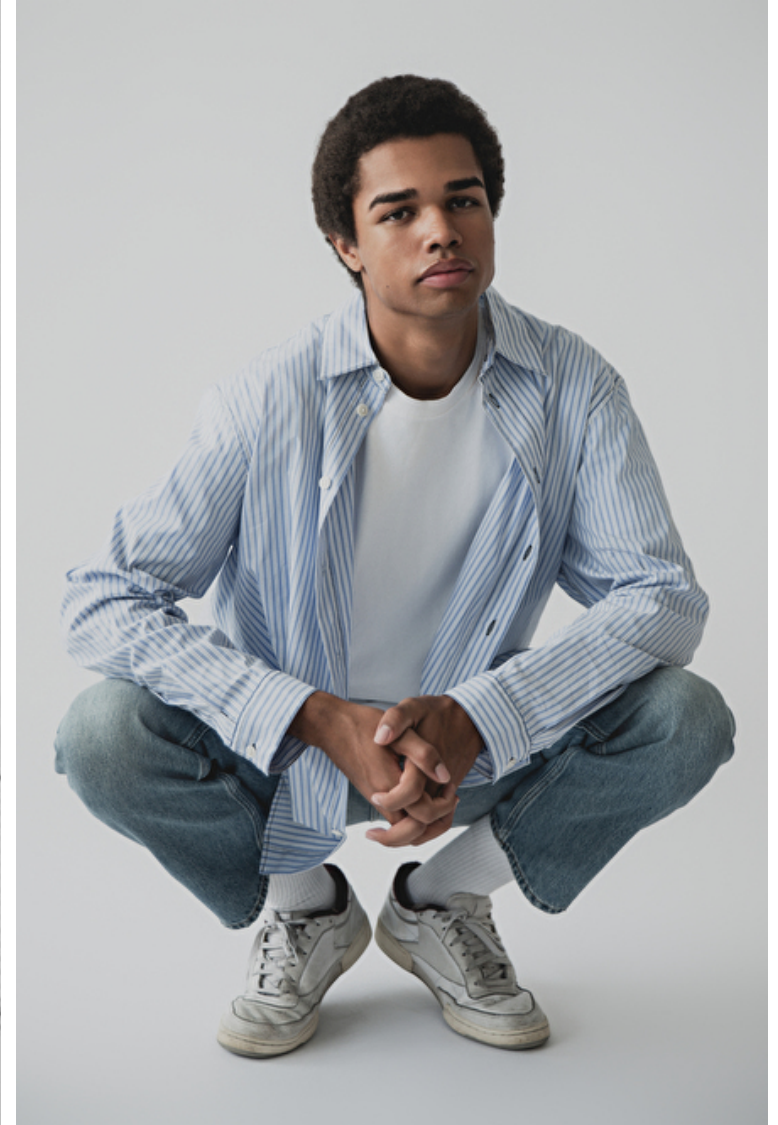

Select

MODEL MANAGEMENT

1400 Alton Rd Suite 103, Miami Beach, 33139, Florida, United States

Phone: (305) 672-6342 Fax: (305) 672-1749 Email: info.miami@selectmodel.com Website: <https://www.selectmodel.com/>

Myzel

Height 190cm / 6' 3.0"

Waist 76cm / 30"

Shoes EU/US/UK 45.5 / 12.5 /
10.5

Eyes Brown

Hair Brown

Inseam 86cm / 34"