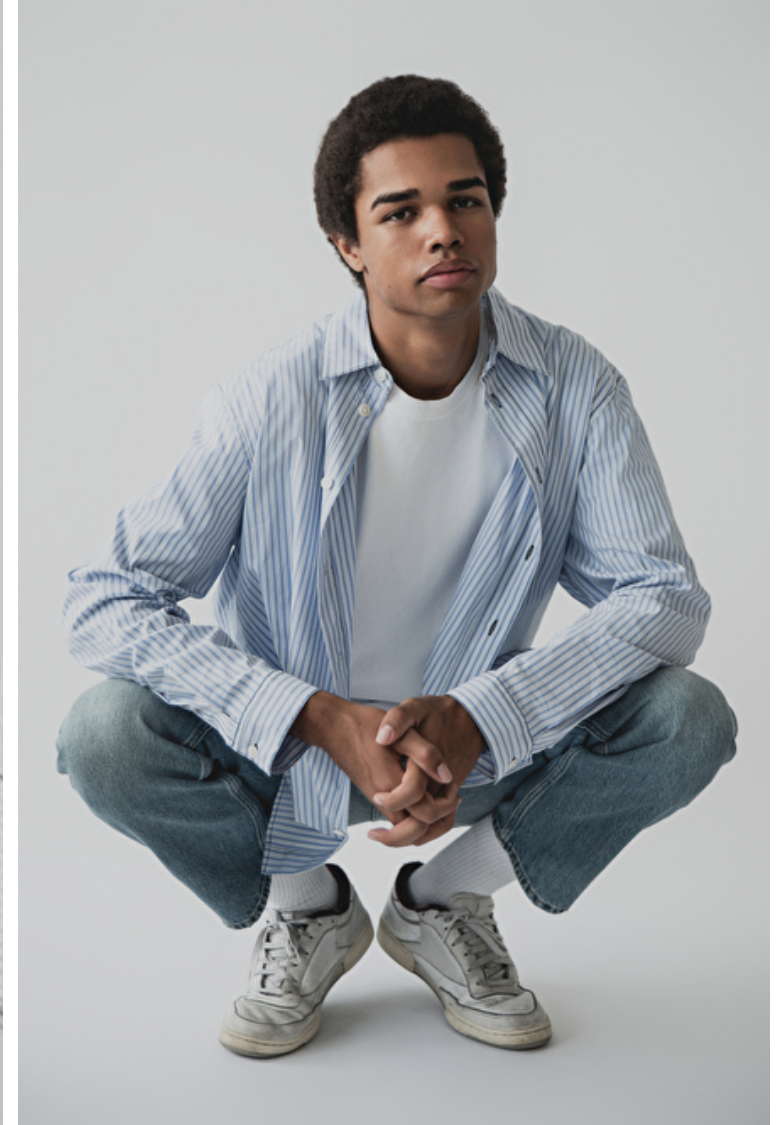

Select

MODEL MANAGEMENT

1400 Alton Rd Suite 103, Miami Beach, 33139, Florida, United States

Phone: (305) 672-6342 Fax: (305) 672-1749 Email: info.miami@selectmodel.com Website: <https://www.selectmodel.com/>

Myzel

Height 190cm / 6' 3.0"

Waist 76cm / 30"

Shoes EU/US/UK 45.5 / 12.5 /
10.5

Eyes Brown

Hair Brown

Inseam 86cm / 34"