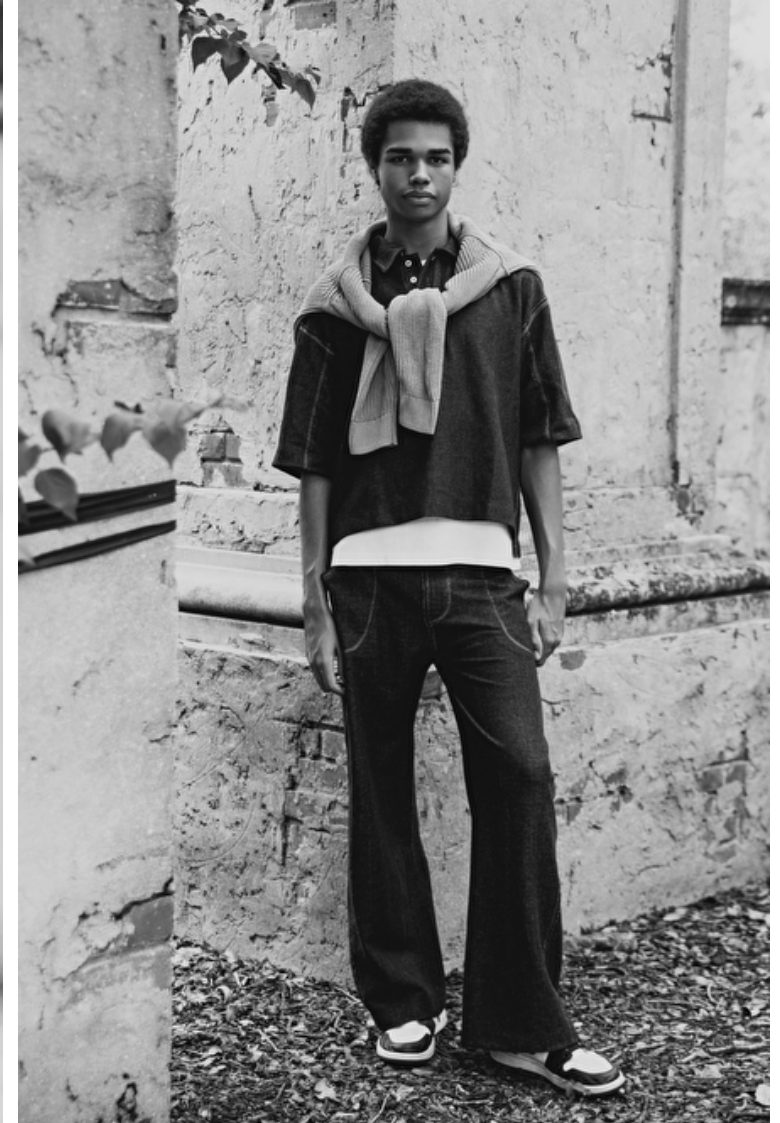

Waist 76cm / 30"

Shoes EU/US/UK 45.5 / 12.5 /
10.5

Eyes Brown

Hair Brown

Inseam 86cm / 34"

Select

MODEL MANAGEMENT

1400 Alton Rd Suite 103, Miami Beach, 33139, Florida, United States