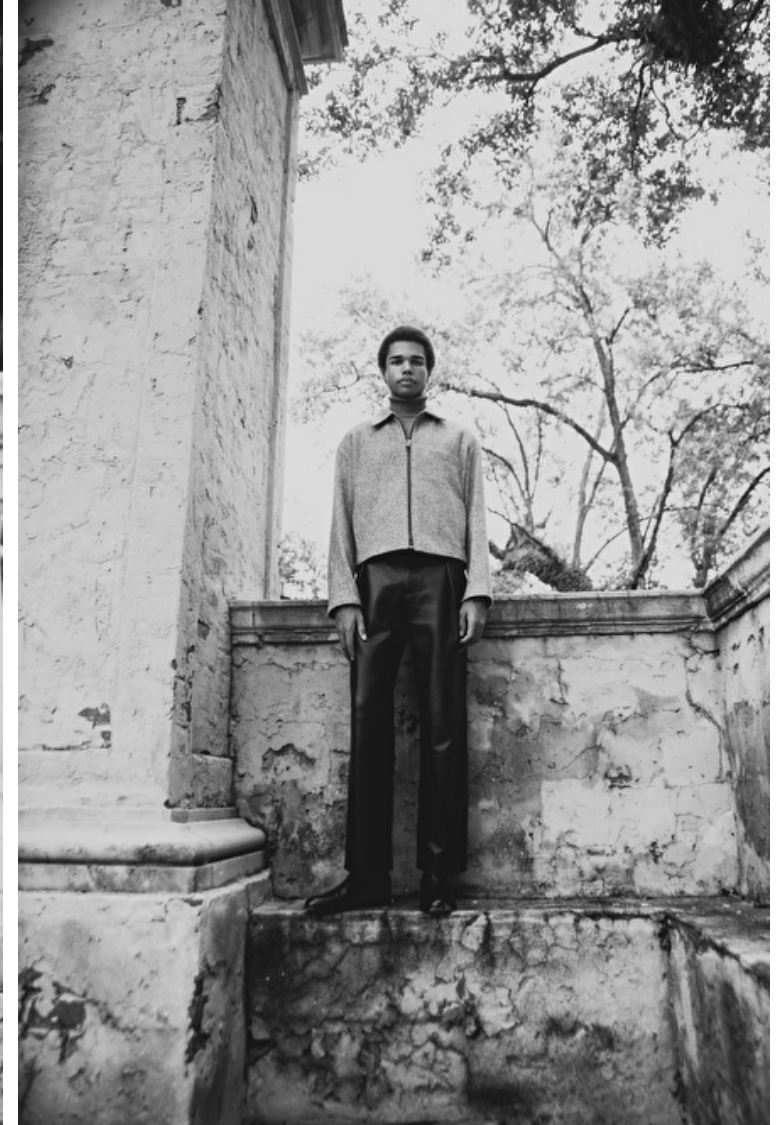

Select

MODEL MANAGEMENT

1400 Alton Rd Suite 103, Miami Beach, 33139, Florida, United States

Phone: (305) 672-6342 Fax: (305) 672-1749 Email: info.miami@selectmodel.com Website: <https://www.selectmodel.com/>

Myzel

Height 190cm / 6' 3.0"

Waist 76cm / 30"

Shoes EU/US/UK 45.5 / 12.5 /
10.5

Eyes Brown

Hair Brown

Inseam 86cm / 34"