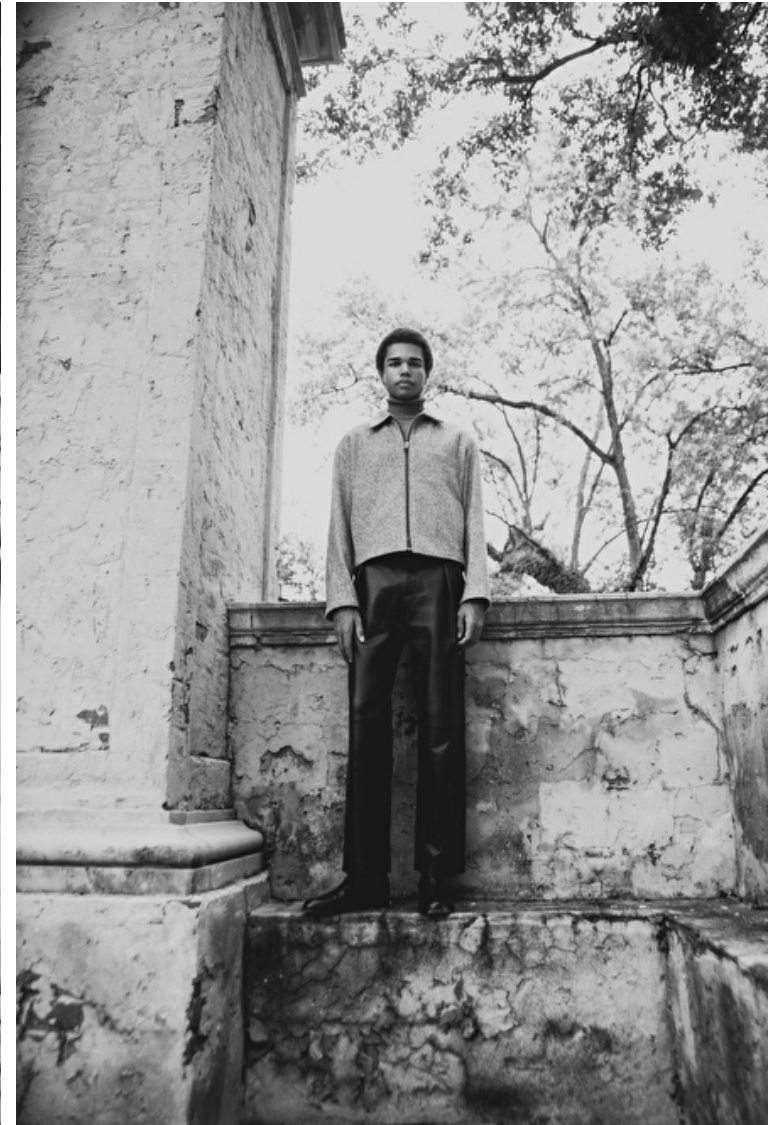

Height 190cm / 6' 3.0"

Waist 76cm / 30"

Shoes EU/US/UK 45.5 / 12.5 /
10.5

Eyes Brown

Hair Brown

Inseam 86cm / 34"

Select

MODEL MANAGEMENT