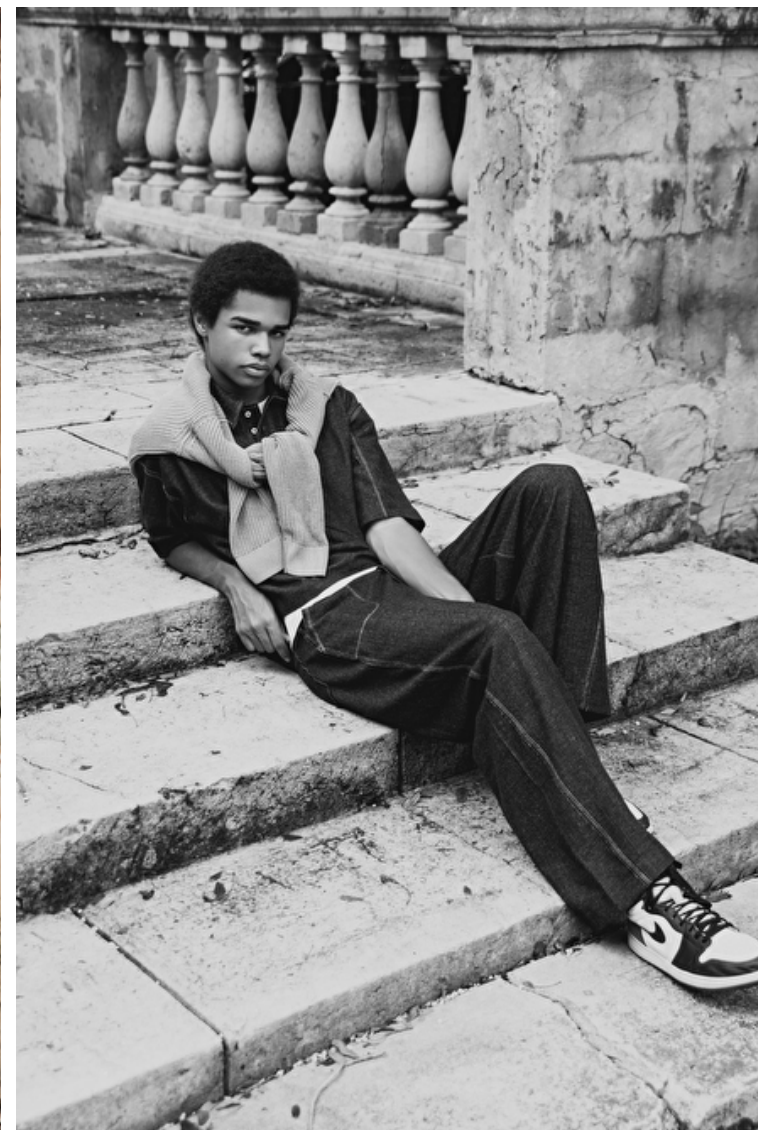

Height 190cm / 6' 3.0"

Waist 76cm / 30"

Shoes EU/US/UK 45.5 / 12.5 /
10.5

Eyes Brown

Hair Brown

Inseam 86cm / 34"

Select

MODEL MANAGEMENT