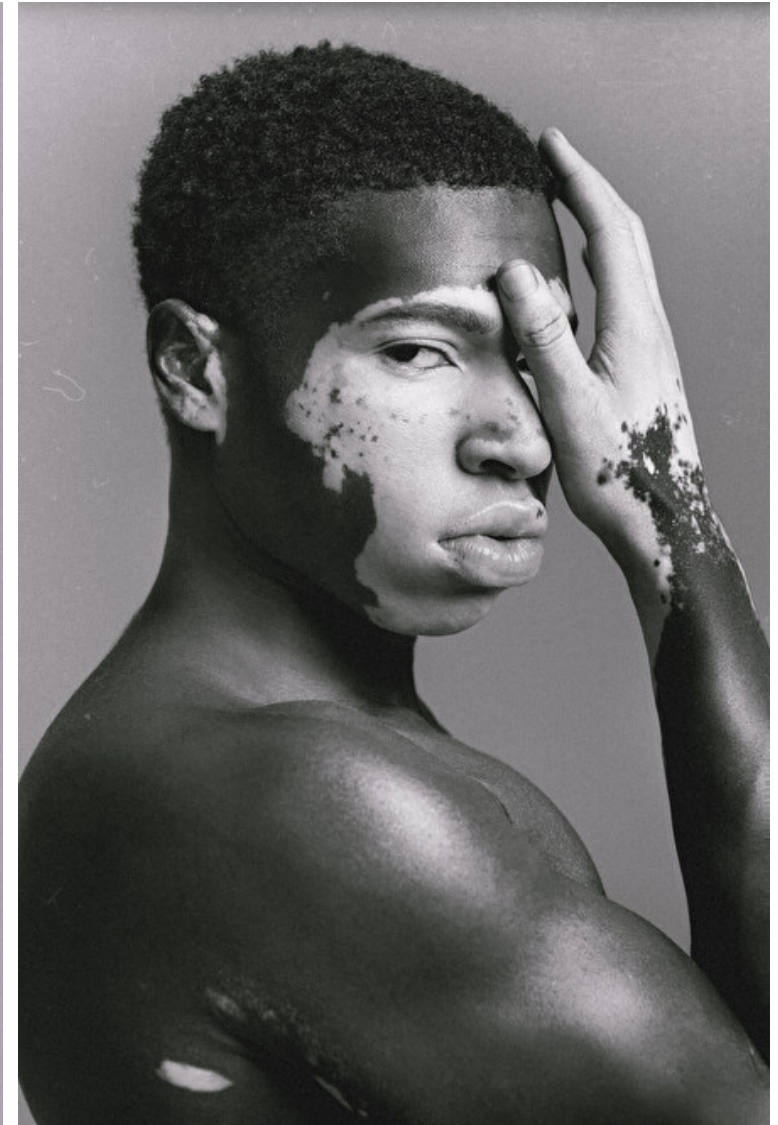

Select

MODEL MANAGEMENT

1400 Alton Rd Suite 103, Miami Beach, 33139, Florida, United States

Phone: (305) 672-6342 Fax: (305) 672-1749 Email: info.miami@selectmodel.com Website: <https://www.selectmodel.com/>

NICHOLAS BRIDGEFORTH

Height 183cm / 6' 0.0"

Chest 97cm / 38"

Waist 81cm / 32"

Shoes EU/US/UK 43.5 / 10.5 / 9

Eyes Dark brown

Hair Brown

Inseam 84cm / 33"

Neck 38cm / 15"

Sleeve 84cm / 33"

Suit size 49cm / 39"