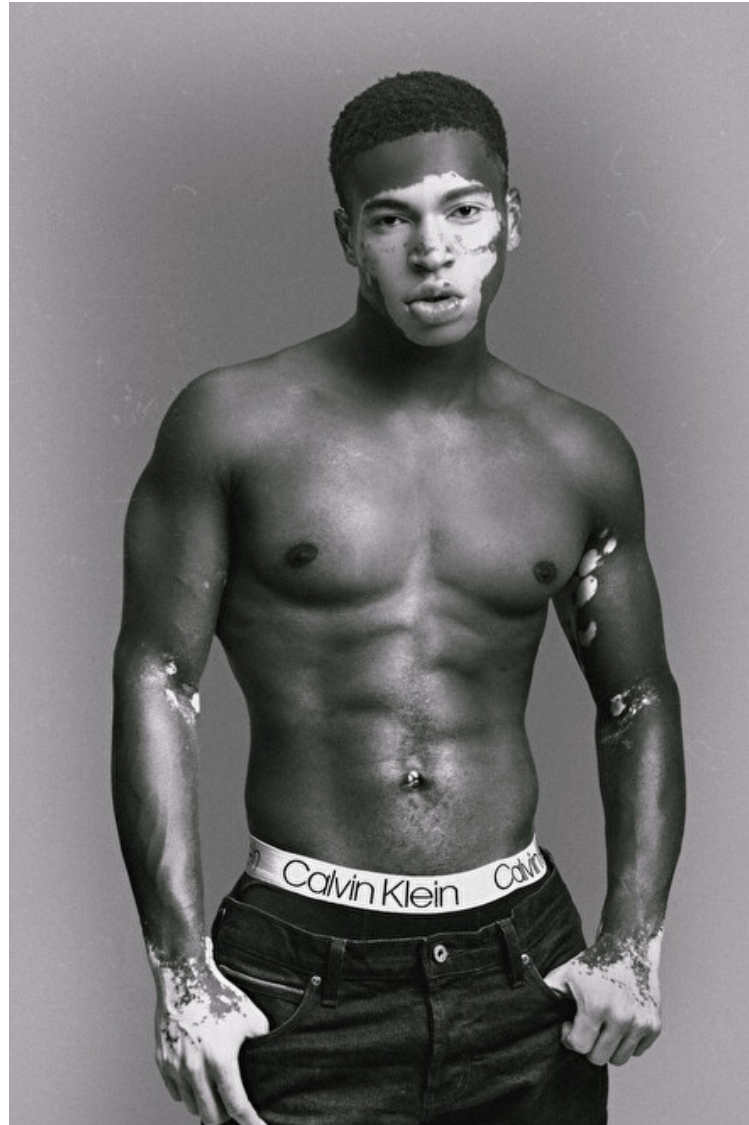

Select

MODEL MANAGEMENT

1400 Alton Rd Suite 103, Miami Beach, 33139, Florida, United States

Phone: (305) 672-6342 Fax: (305) 672-1749 Email: info.miami@selectmodel.com Website: <https://www.selectmodel.com/>

NICHOLAS BRIDGEFORTH

Height 183cm / 6' 0.0"

Chest 97cm / 38"

Waist 81cm / 32"

Shoes EU/US/UK 43.5 / 10.5 / 9

Eyes Dark brown

Hair Brown

Inseam 84cm / 33"

Neck 38cm / 15"

Sleeve 84cm / 33"

Suit size 49cm / 39"