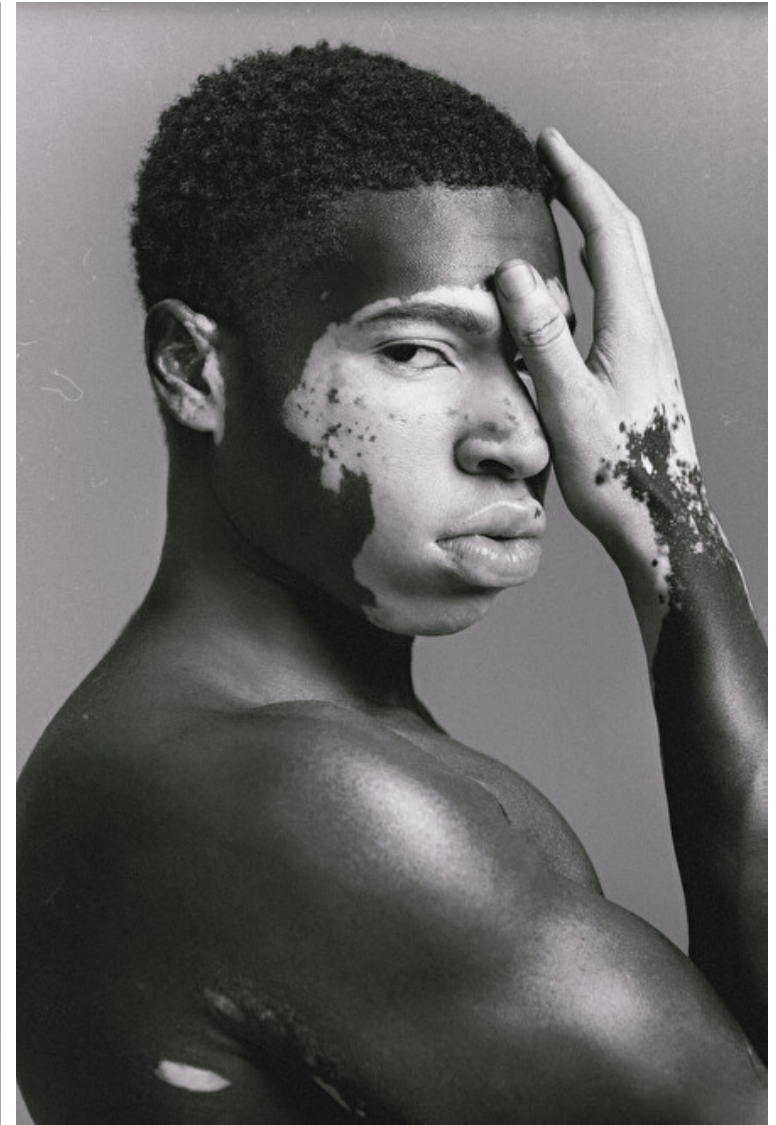

Select

MODEL MANAGEMENT

1400 Alton Rd Suite 103, Miami Beach, 33139, Florida, United States

Phone: (305) 672-6342 Fax: (305) 672-1749 Email: info.miami@selectmodel.com Website: <https://www.selectmodel.com/>

NICHOLAS BRIDGEFORTH

Height 183cm / 6' 0.0"

Chest 97cm / 38"

Waist 81cm / 32"

Shoes EU/US/UK 43.5 / 10.5 / 9

Eyes Dark brown

Hair Brown

Inseam 84cm / 33"

Neck 38cm / 15"

Sleeve 84cm / 33"

Suit size 49cm / 39"