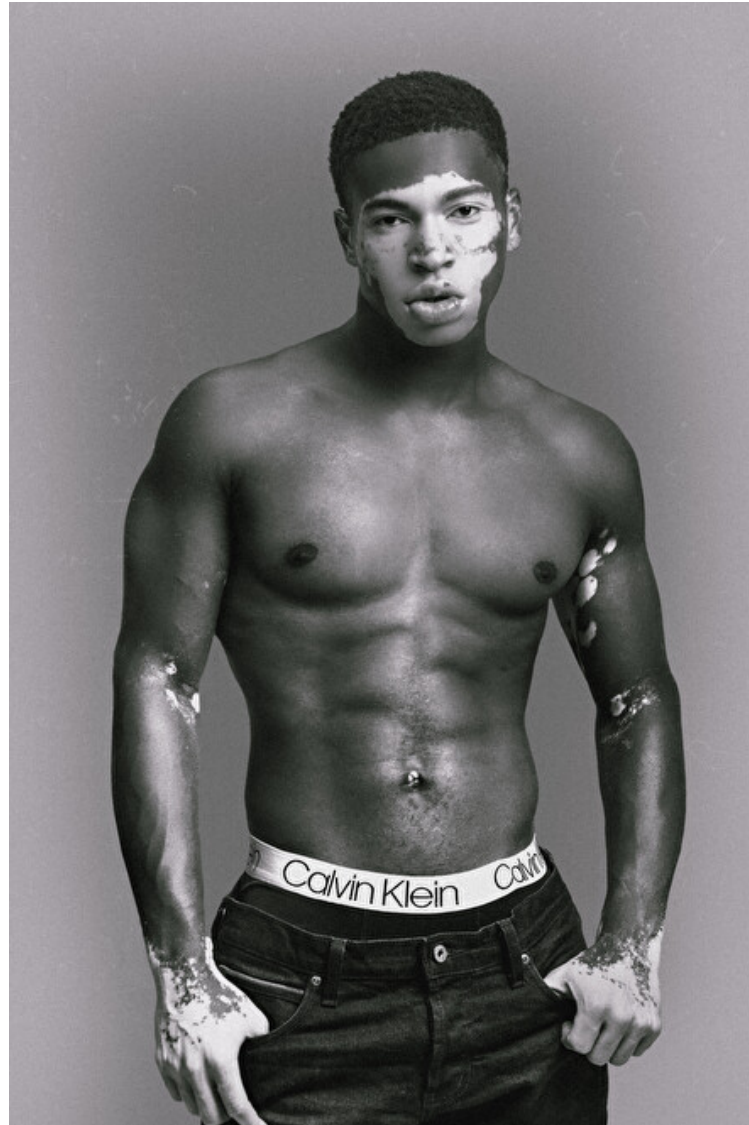

Select

MODEL MANAGEMENT

1400 Alton Rd Suite 103, Miami Beach, 33139, Florida, United States

Phone: (305) 672-6342 Fax: (305) 672-1749 Email: info.miami@selectmodel.com Website: <https://www.selectmodel.com/>

NICHOLAS BRIDGEFORTH

Height 183cm / 6' 0.0"

Chest 97cm / 38"

Waist 81cm / 32"

Shoes EU/US/UK 43.5 / 10.5 / 9

Eyes Dark brown

Hair Brown

Inseam 84cm / 33"

Neck 38cm / 15"

Sleeve 84cm / 33"

Suit size 49cm / 39"