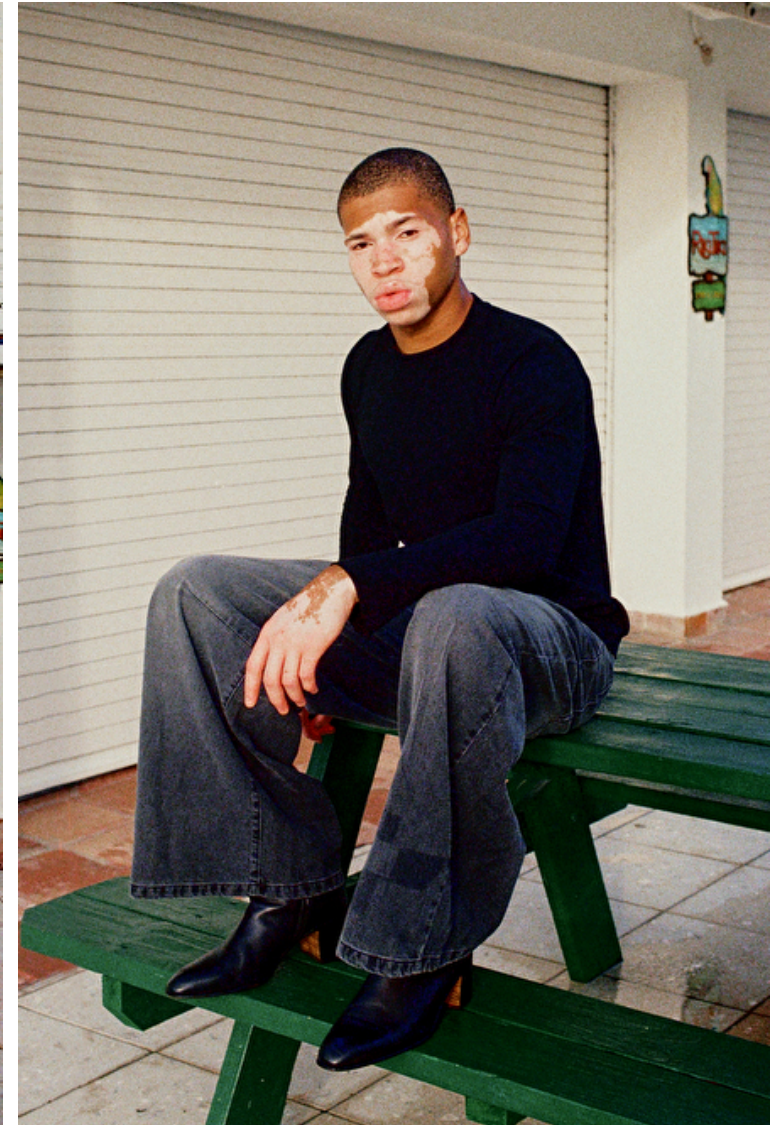

Select

MODEL MANAGEMENT

1400 Alton Rd Suite 103, Miami Beach, 33139, Florida, United States

Phone: (305) 672-6342 Fax: (305) 672-1749 Email: info.miami@selectmodel.com Website: <https://www.selectmodel.com/>

NICHOLAS BRIDGEFORTH

Height 183cm / 6' 0.0"

Chest 97cm / 38"

Waist 81cm / 32"

Shoes EU/US/UK 43.5 / 10.5 / 9

Eyes Dark brown

Hair Brown

Inseam 84cm / 33"

Sleeve 84cm / 33"

Suit size 49cm / 39"