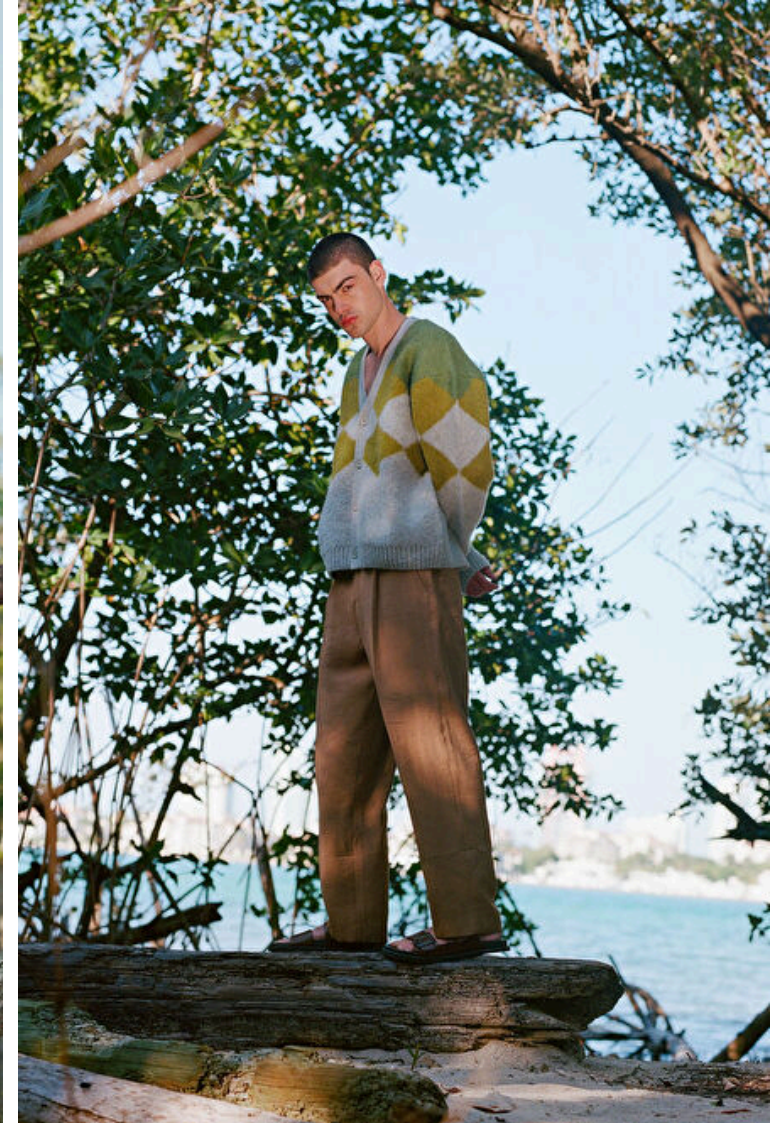

Select

MODEL MANAGEMENT

1400 Alton Rd Suite 103, Miami Beach, 33139, Florida, United States

Phone: (305) 672-6342 Fax: (305) 672-1749 Email: info.miami@selectmodel.com Website: <https://www.selectmodel.com/>

Nicholas Capodiferro

Height 185cm / 6' 1.0"

Waist 76cm / 30"

Shoes EU/US/UK 42.5 / 10 / 8.5

Eyes Brown

Hair Brown

Inseam 81cm / 32"

Neck 39cm / 15.5"

Suit size 46cm / 36"