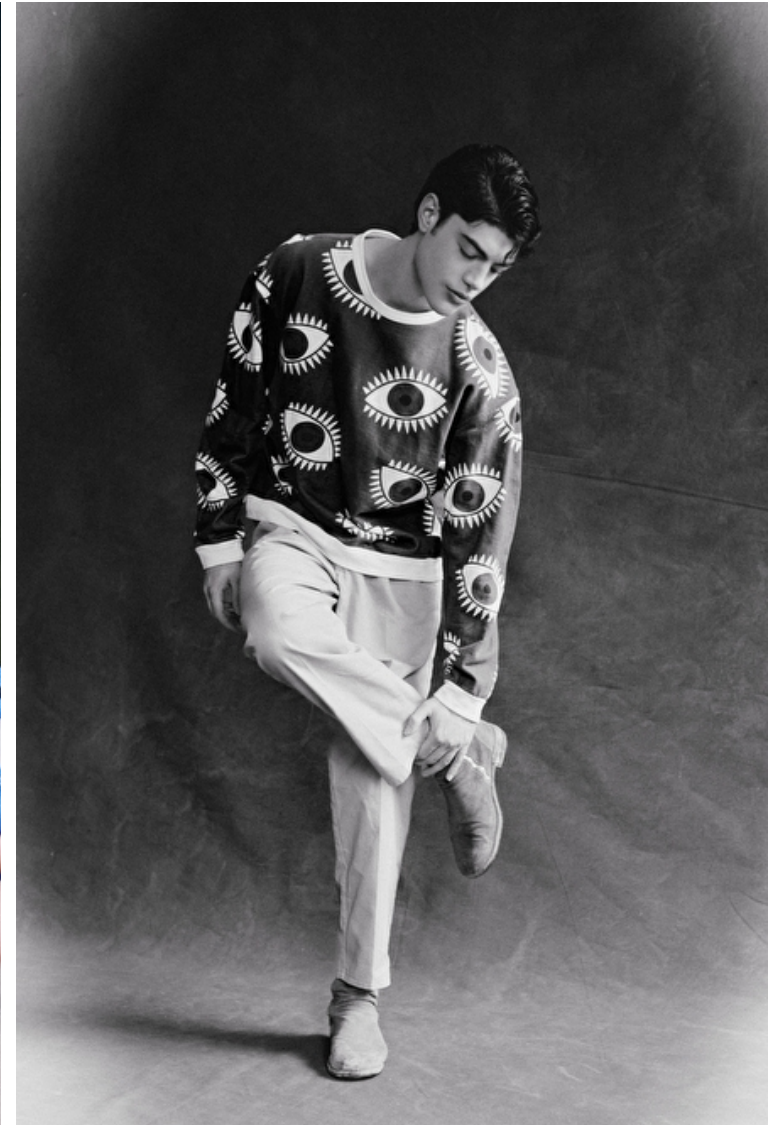

Select

MODEL MANAGEMENT

1400 Alton Rd Suite 103, Miami Beach, 33139, Florida, United States

Phone: (305) 672-6342 Fax: (305) 672-1749 Email: info.miami@selectmodel.com Website: <https://www.selectmodel.com/>

Nicholas Capodiferro

Height 185cm / 6' 1.0"

Chest 91cm / 36"

Waist 74cm / 29"

Shoes EU/US/UK 42.5 / 10 / 8.5

Eyes Brown

Hair Brown

Inseam 81cm / 32"

Neck 37cm / 14.5"

Sleeve 86cm / 34"

Suit size 46cm / 36"