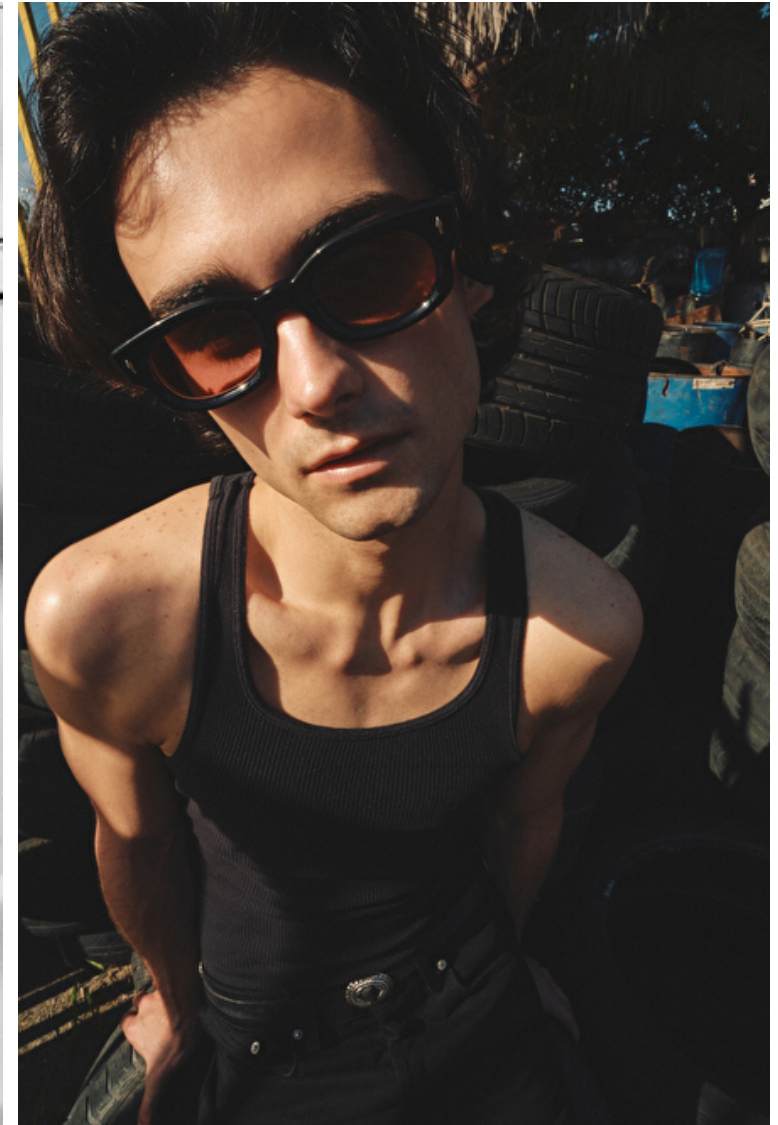

Select

MODEL MANAGEMENT

1400 Alton Rd Suite 103, Miami Beach, 33139, Florida, United States

Phone: (305) 672-6342 Fax: (305) 672-1749 Email: info.miami@selectmodel.com Website: <https://www.selectmodel.com/>

Nicolai

Height 183cm / 6' 0.0"

Waist 76cm / 30"

Shoes EU/US/UK 42 / 9.5 / 8

Eyes Brown

Hair Brown

Inseam 79cm / 31"

Neck 35cm / 14"

Sleeve 63cm / 25"

Suit size 46cm / 36"

Suit cut Long