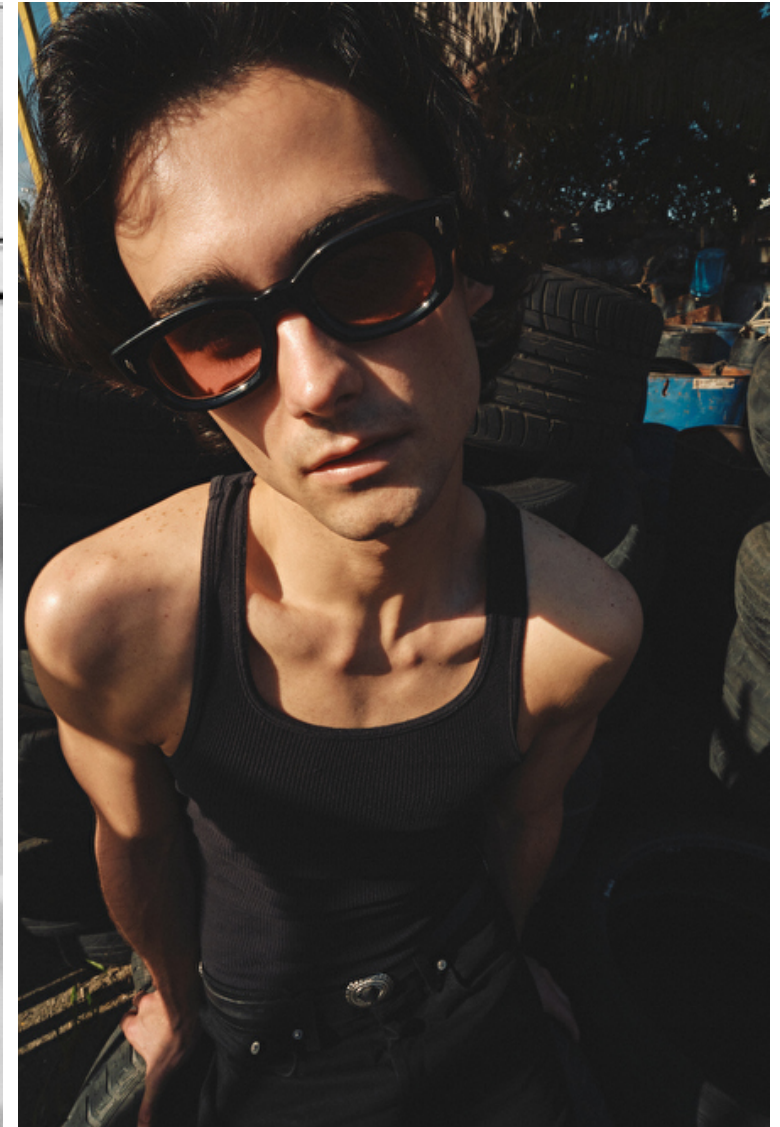

Select

MODEL MANAGEMENT

1400 Alton Rd Suite 103, Miami Beach, 33139, Florida, United States

Phone: (305) 672-6342 Fax: (305) 672-1749 Email: info.miami@selectmodel.com Website: <https://www.selectmodel.com/>

Nicolai

Height 183cm / 6' 0.0"

Waist 76cm / 30"

Shoes EU/US/UK 42 / 9.5 / 8

Eyes Brown

Hair Brown

Inseam 79cm / 31"

Neck 35cm / 14"

Sleeve 63cm / 25"

Suit size 46cm / 36"

Suit cut Long