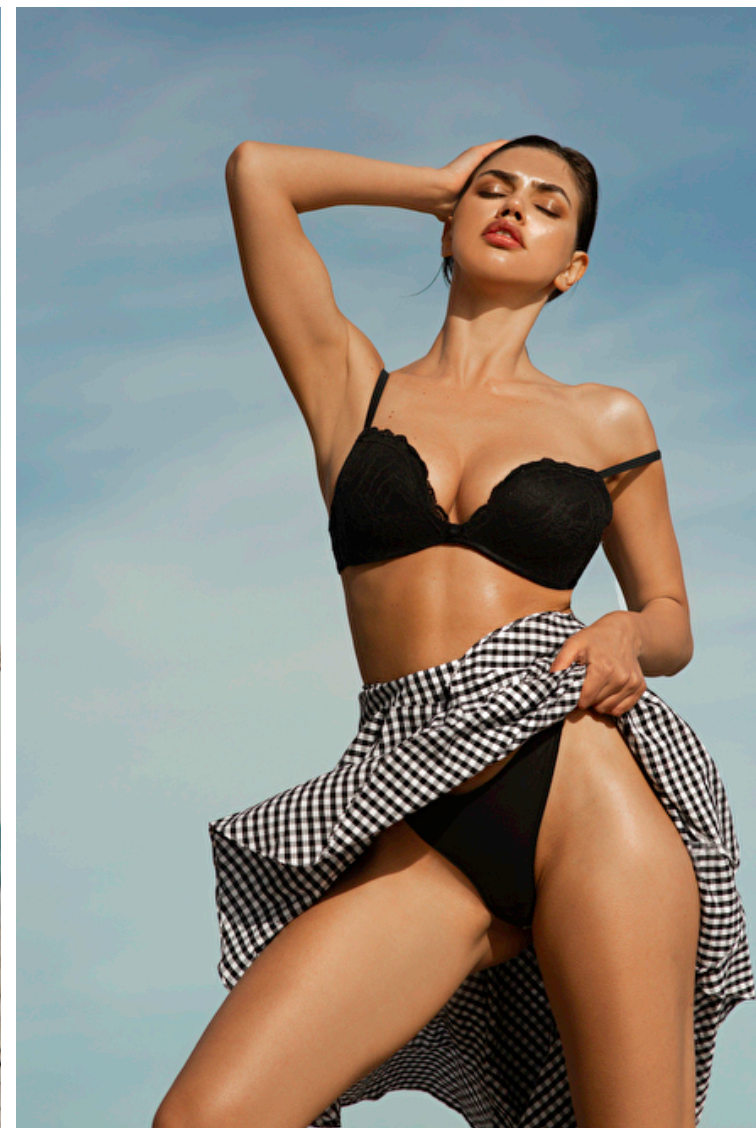

Nicoleta Vaculov

Height 174cm / 5' 8.5"

Bust 86cm / 34"

Waist 62cm / 24.5"

Hips 91cm / 36"

Shoes EU/US/UK 40 / 9 / 7

Eyes Hazel

Hair Brown