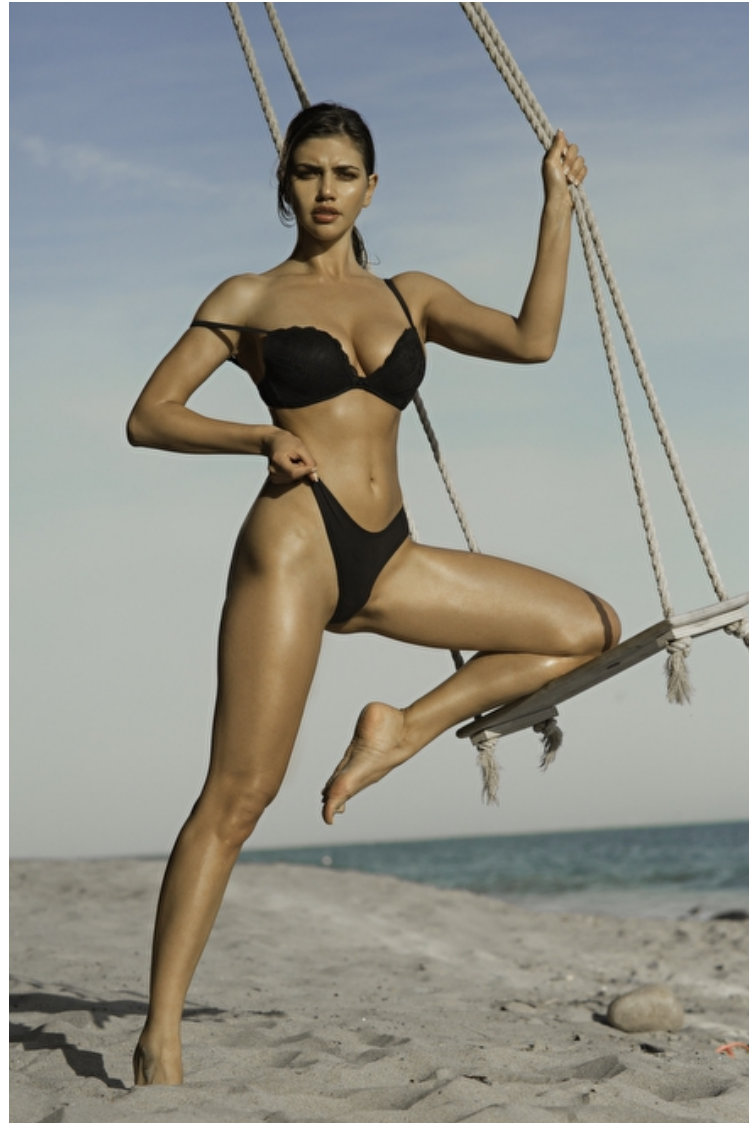

Nicoleta Vaculov

Height 174cm / 5' 8.5"

Bust 86cm / 34"

Waist 62cm / 24.5"

Hips 91cm / 36"

Shoes EU/US/UK 40 / 9 / 7

Eyes Hazel

Hair Brown