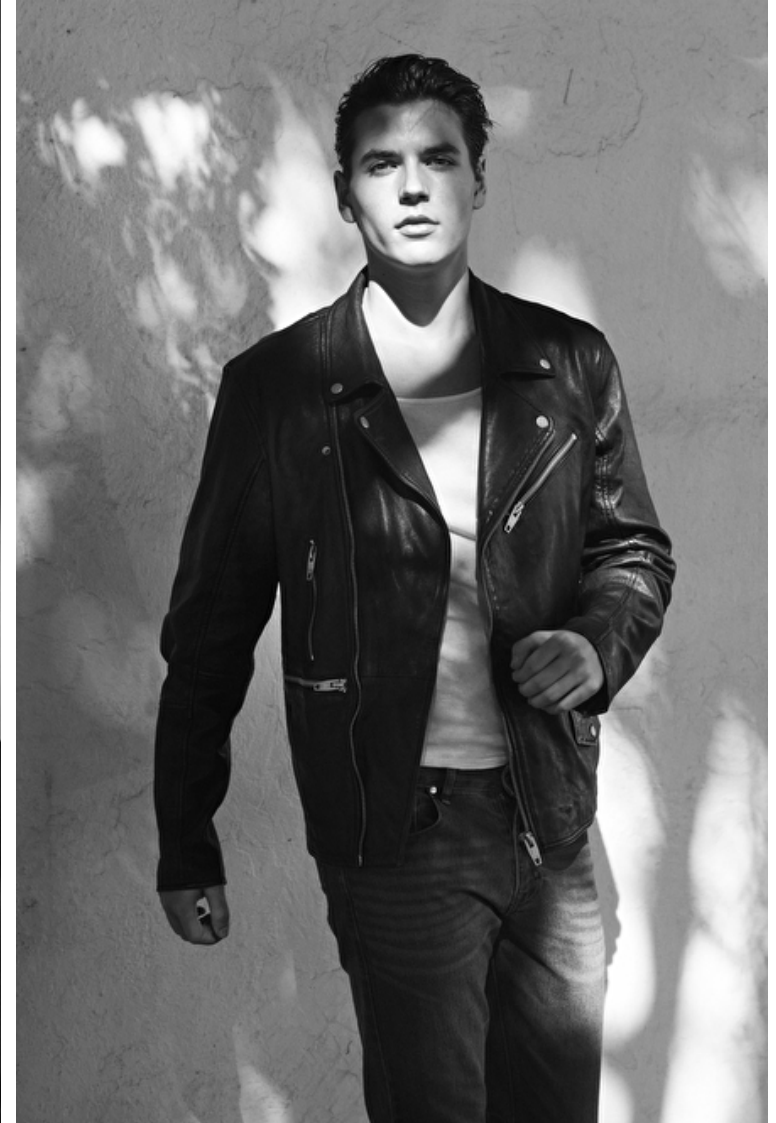

Noah Caballero

Height 186cm / 6' 1.0"

Waist 81cm / 32"

Shoes EU/US/UK 43.5 / 10.5 / 9

Eyes Hazel

Hair Brown

Inseam 81cm / 32"

Suit size 50cm / 40"