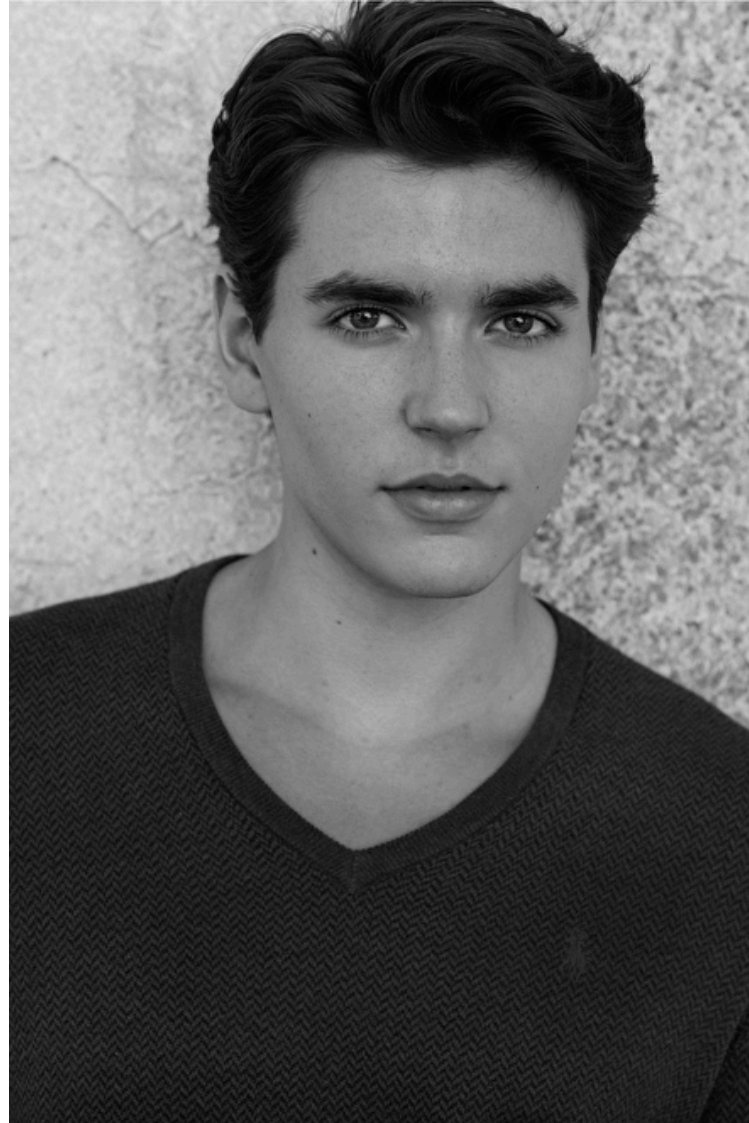

Noah Caballero

Height 186cm / 6' 1.0"

Waist 81cm / 32"

Shoes EU/US/UK 43.5 / 10.5 / 9

Eyes Hazel

Hair Brown

Inseam 81cm / 32"

Suit size 50cm / 40"