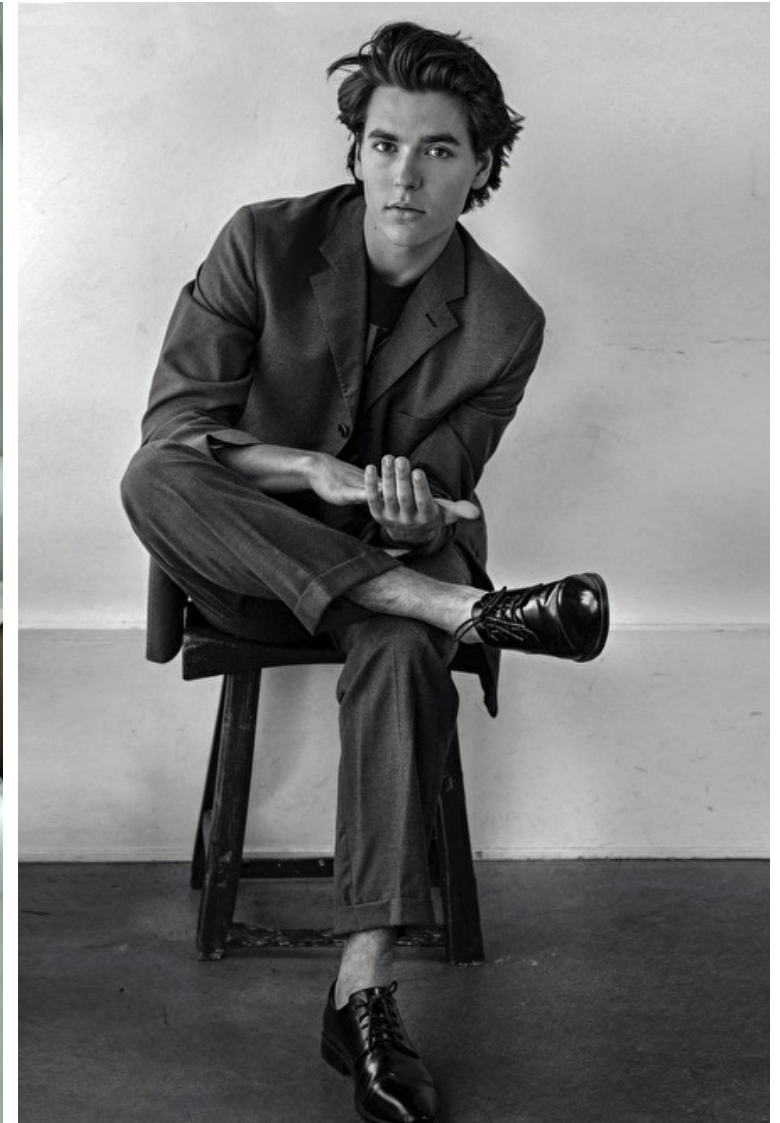

Noah Caballero

Height 186cm / 6' 1.0"

Waist 81cm / 32"

Shoes EU/US/UK 43.5 / 10.5 / 9

Eyes Hazel

Hair Brown

Inseam 81cm / 32"

Suit size 50cm / 40"