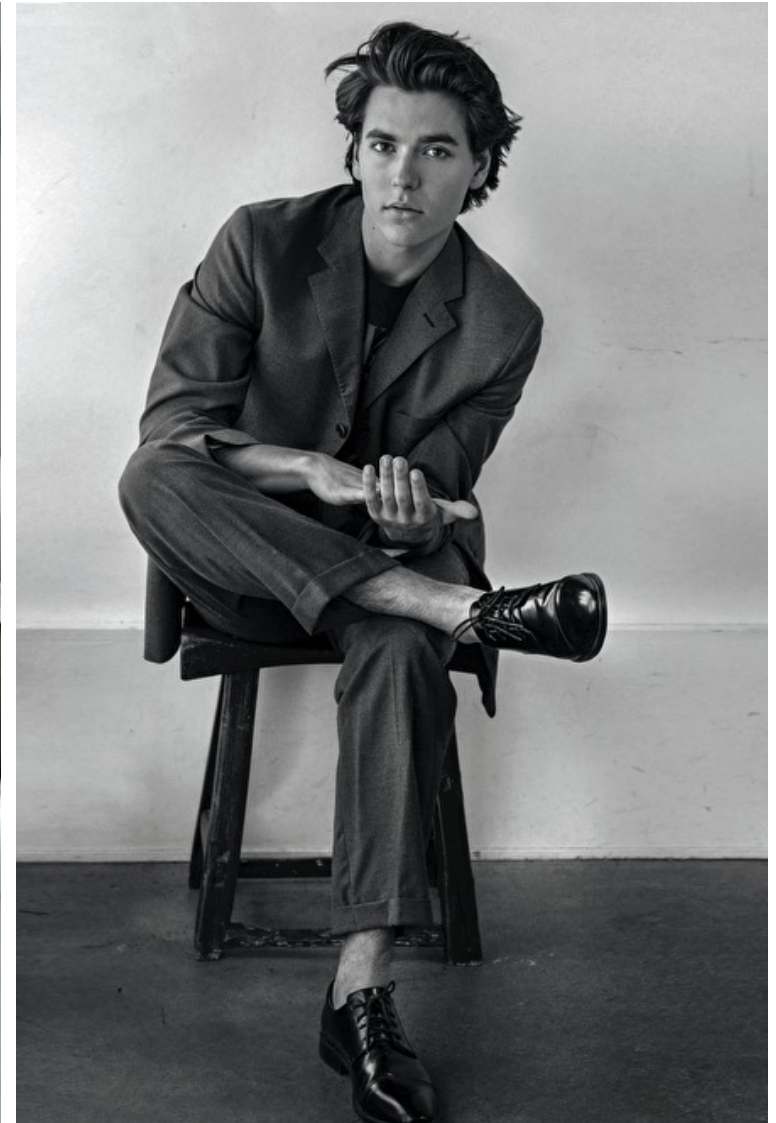

Noah Caballero

Height 186cm / 6' 1.0"

Waist 81cm / 32"

Shoes EU/US/UK 43.5 / 10.5 / 9

Eyes Hazel

Hair Brown

Inseam 81cm / 32"

Suit size 50cm / 40"