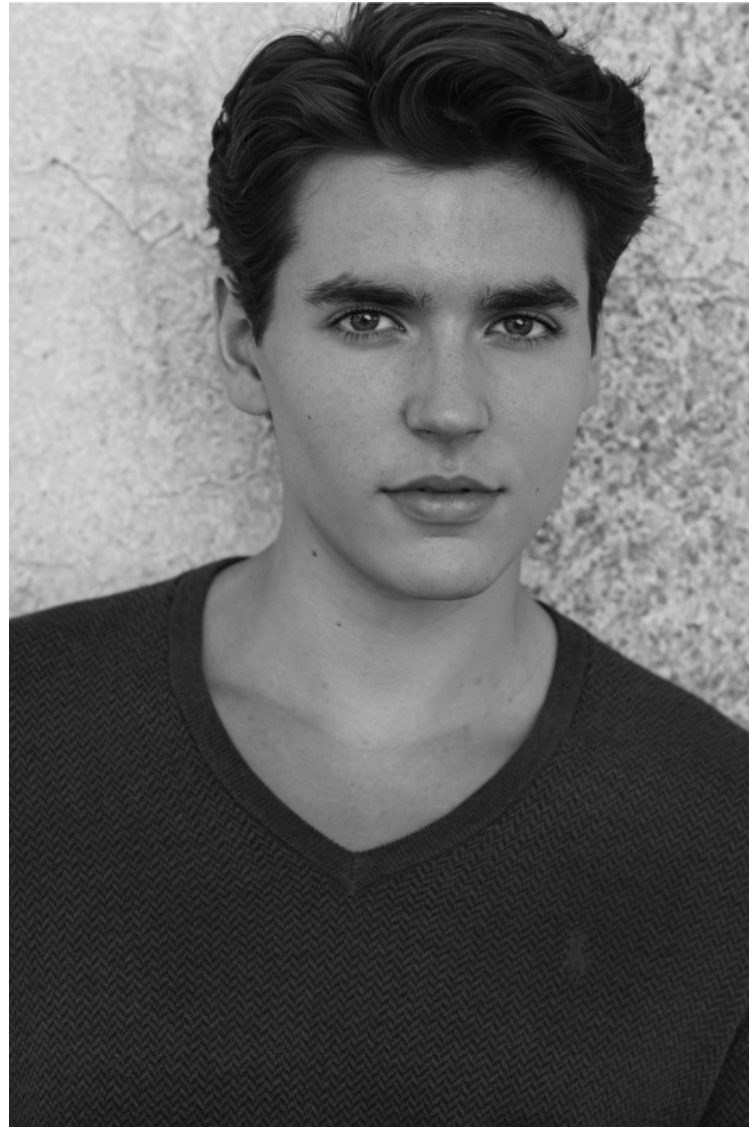

Noah Caballero

Height 186cm / 6' 1.0"

Waist 81cm / 32"

Shoes EU/US/UK 43.5 / 10.5 / 9

Eyes Hazel

Hair Brown

Inseam 81cm / 32"

Suit size 50cm / 40"