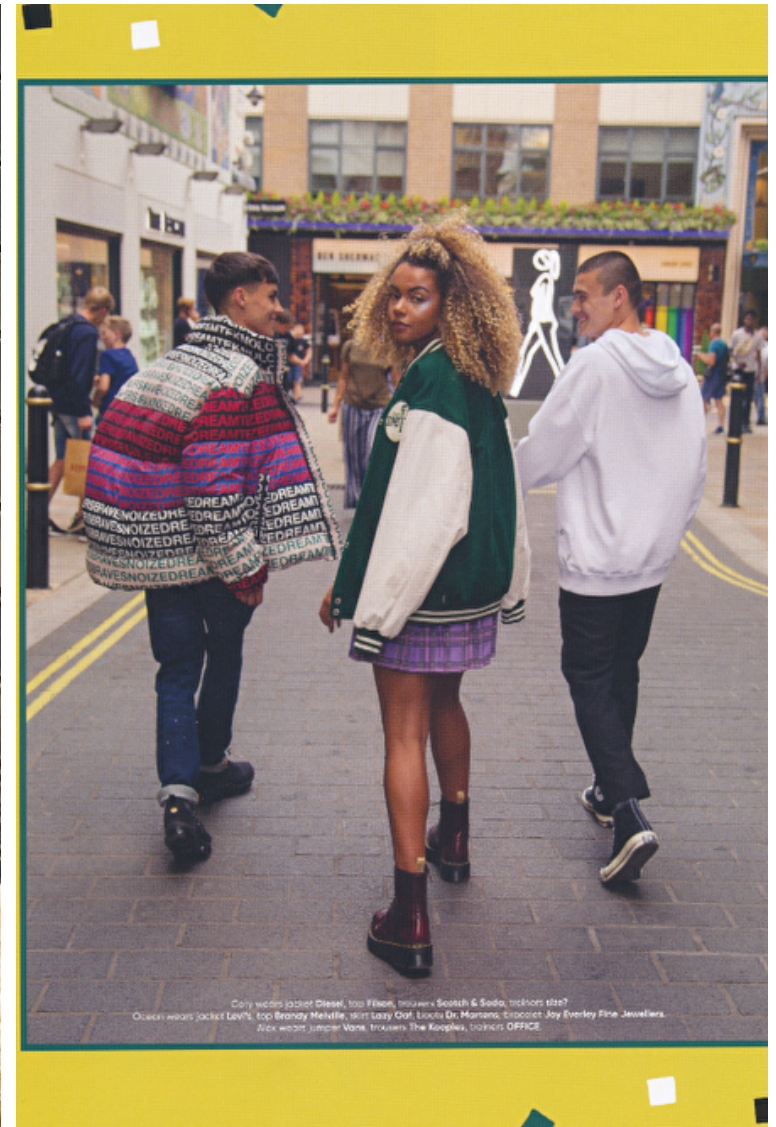

Ocean

Height 175cm / 5' 9.0"

Bust 86cm / 34"

Waist 66cm / 26"

Hips 91cm / 36"

Shoes EU/US/UK 39 / 8 / 6

Eyes Brown

Hair Blond