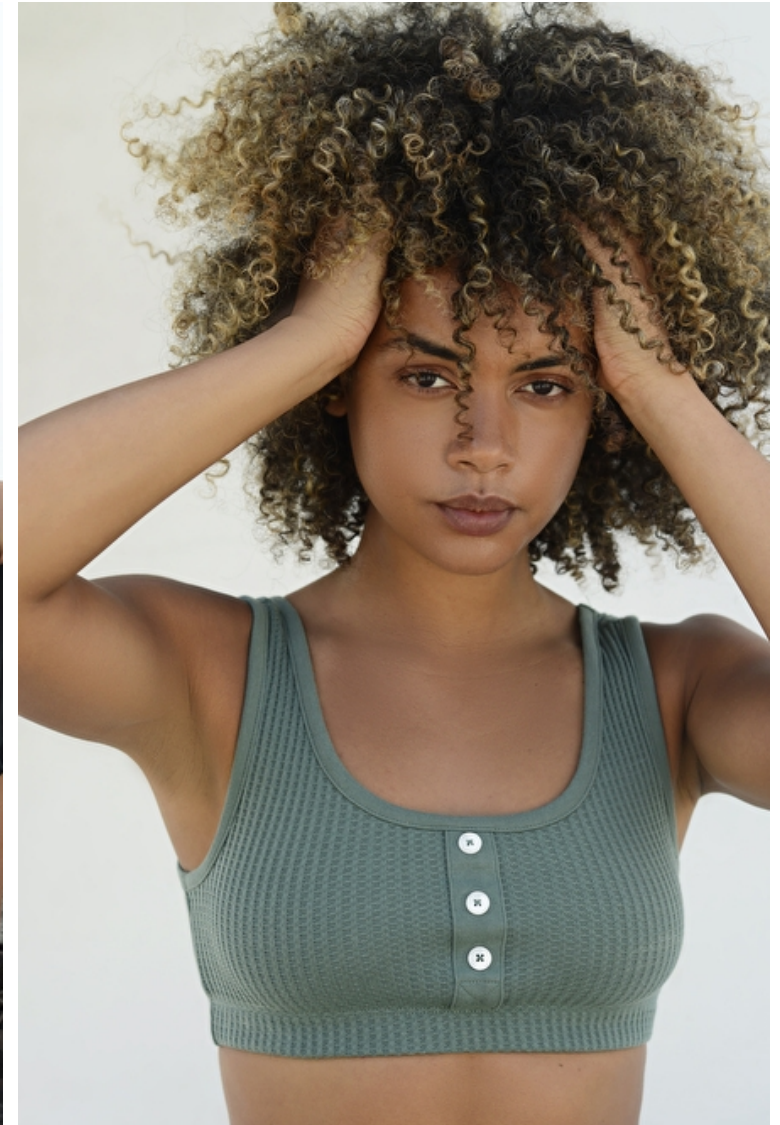

Ocean

Height 175cm / 5' 9.0"

Bust 86cm / 34"

Waist 66cm / 26"

Hips 91cm / 36"

Shoes EU/US/UK 39 / 8 / 6

Eyes Brown

Hair Blond