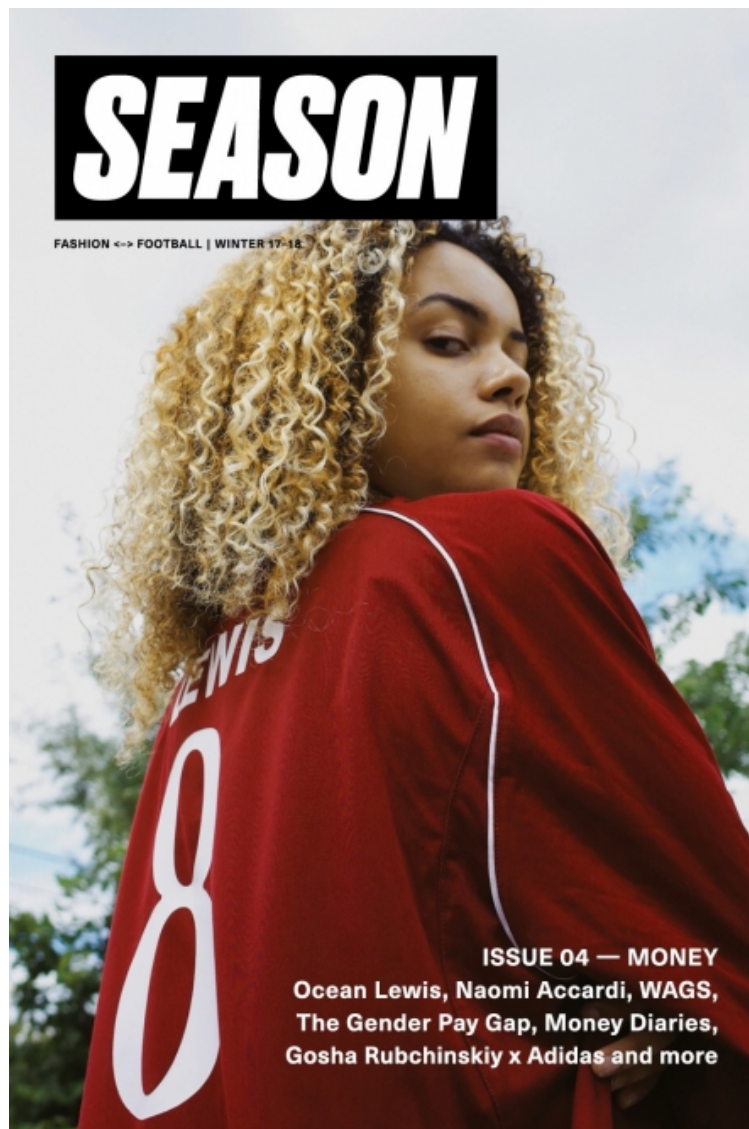

Ocean

Height 175cm / 5' 9.0"

Bust 86cm / 34"

Waist 66cm / 26"

Hips 91cm / 36"

Shoes EU/US/UK 39 / 8 / 6

Eyes Brown

Hair Blond