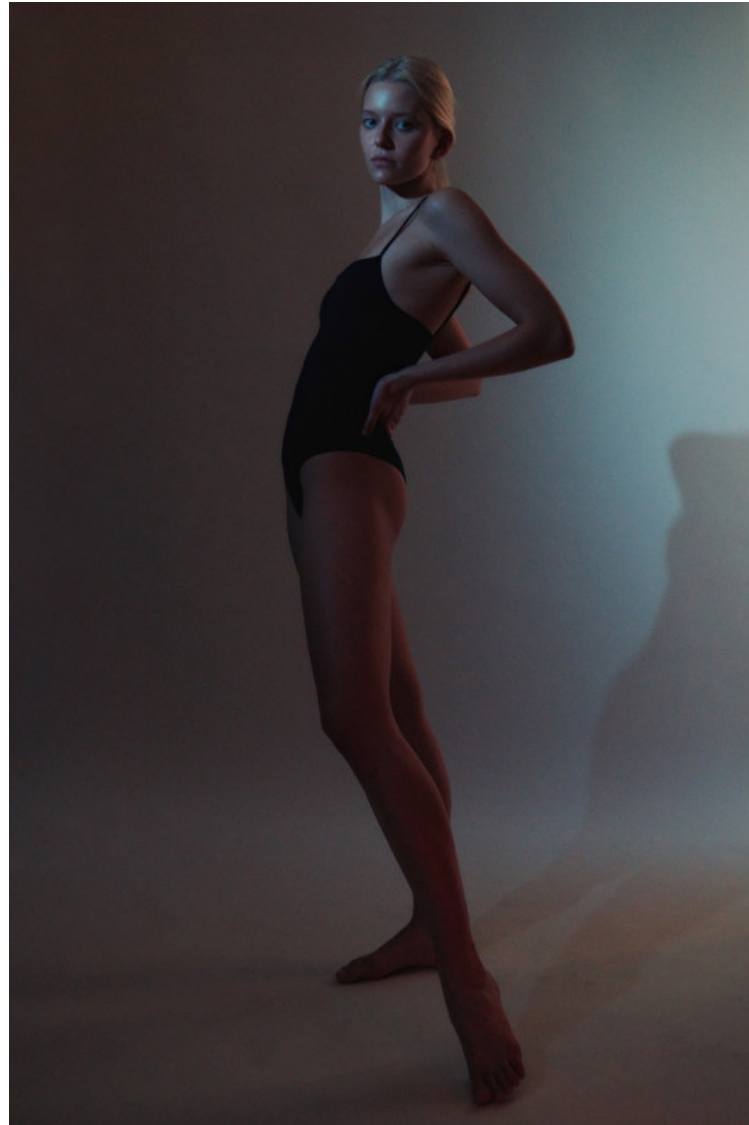

Select

MODEL MANAGEMENT

1400 Alton Rd Suite 103, Miami Beach, 33139, Florida, United States

Phone: (305) 672-6342 Fax: (305) 672-1749 Email: info.miami@selectmodel.com Website: <https://www.selectmodel.com/>

Olivia Osk

Height 178cm / 5' 10.0"

Bust 81cm / 32"

Waist 65cm / 25.5"

Hips 92cm / 36"

Shoes EU/US/UK 40.5 / 9.5 / 7

Eyes Blue

Hair Blond

Cup B

Location CA & WI