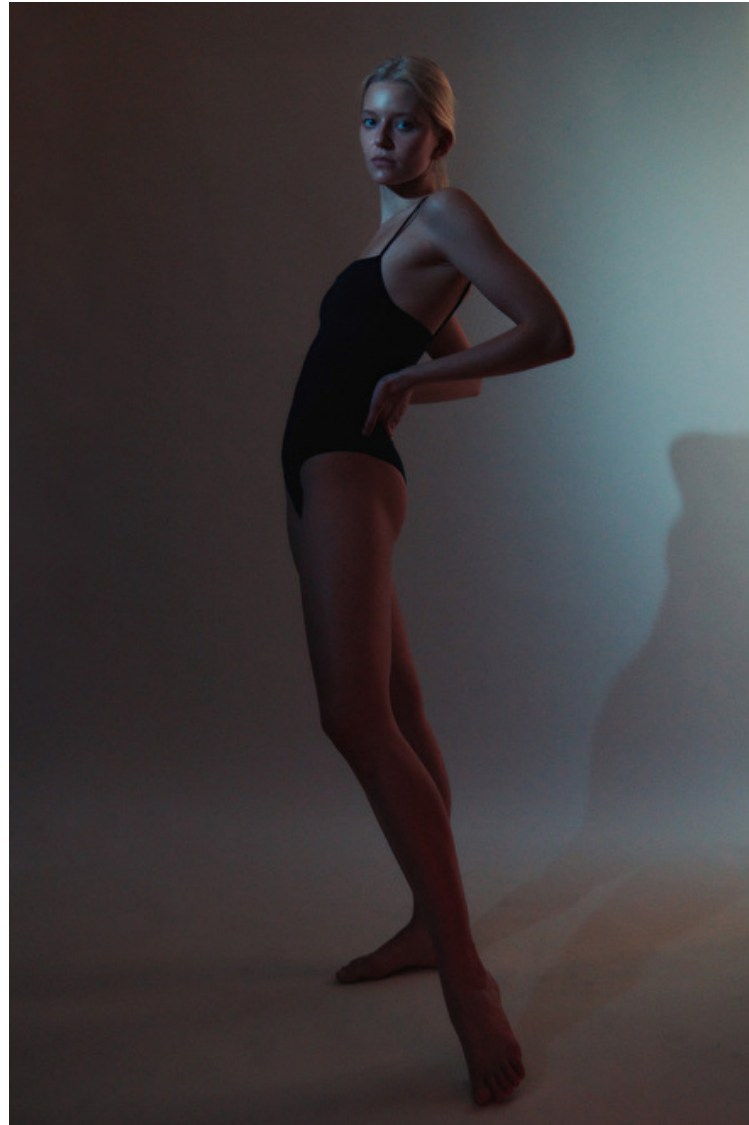

Select

MODEL MANAGEMENT

1400 Alton Rd Suite 103, Miami Beach, 33139, Florida, United States

Phone: (305) 672-6342 Fax: (305) 672-1749 Email: info.miami@selectmodel.com Website: <https://www.selectmodel.com/>

Olivia Osk

Height 180cm / 5' 11.0"

Bust 90cm / 35.5"

Waist 66cm / 26"

Hips 86cm / 34"

Shoes EU/US/UK 40.5 / 9.5 / 7

Eyes Blue

Hair Blond

Cup B

Location CA & WI