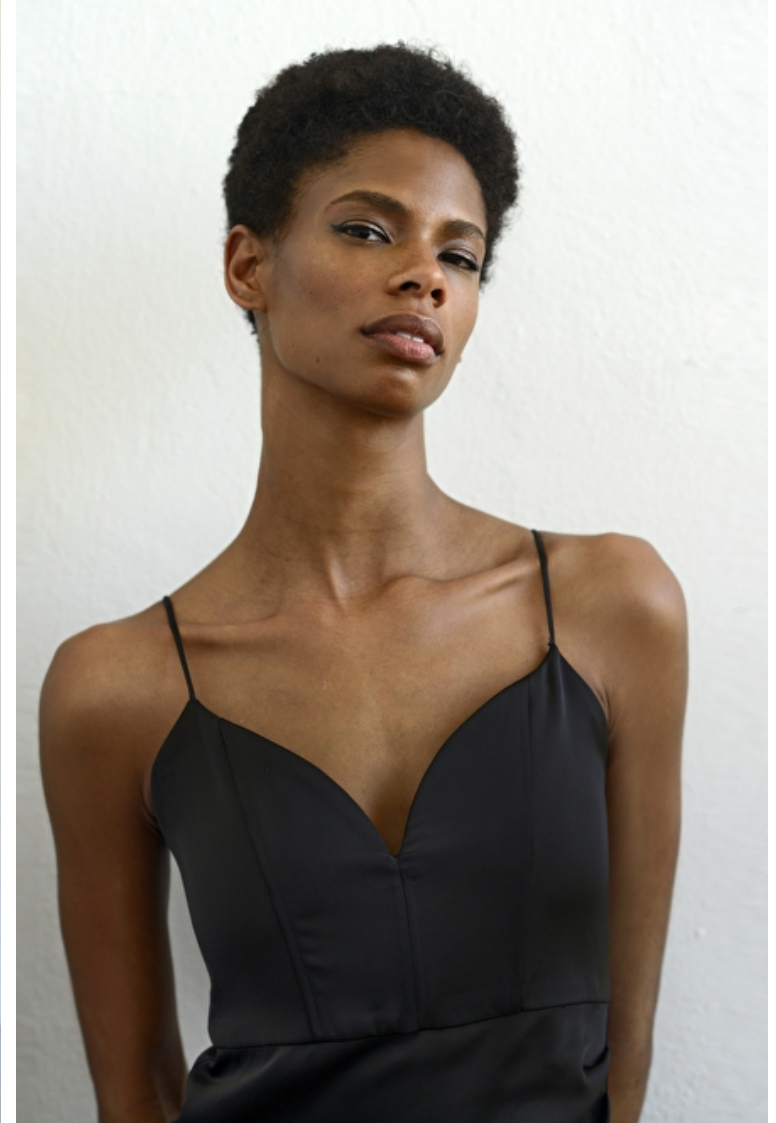

Pamela Keys

Height 178cm / 5' 10.0"

Bust 86cm / 34"

Waist 65cm / 25.5"

Hips 86cm / 34"

Shoes EU/US/UK 40 / 9 / 7

Eyes Brown

Hair Dark brown