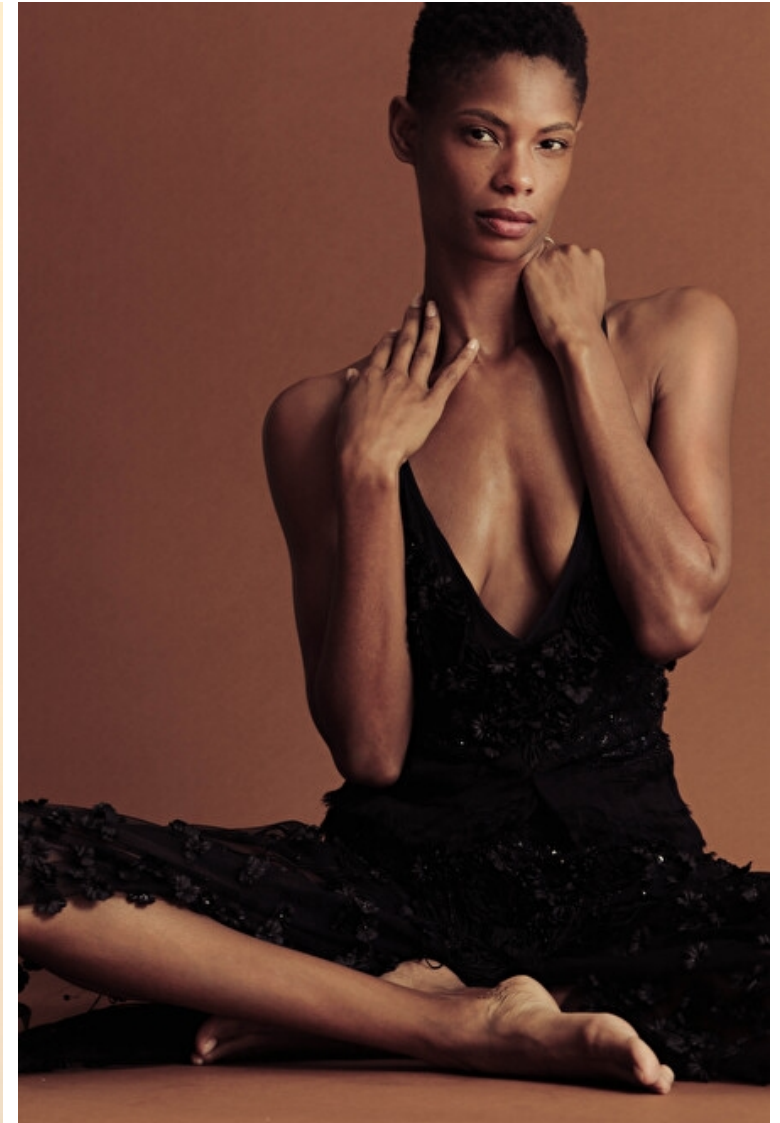

Pamela Keys

Height 178cm / 5' 10.0"

Bust 86cm / 34"

Waist 65cm / 25.5"

Hips 86cm / 34"

Shoes EU/US/UK 40 / 9 / 7

Eyes Brown

Hair Dark brown