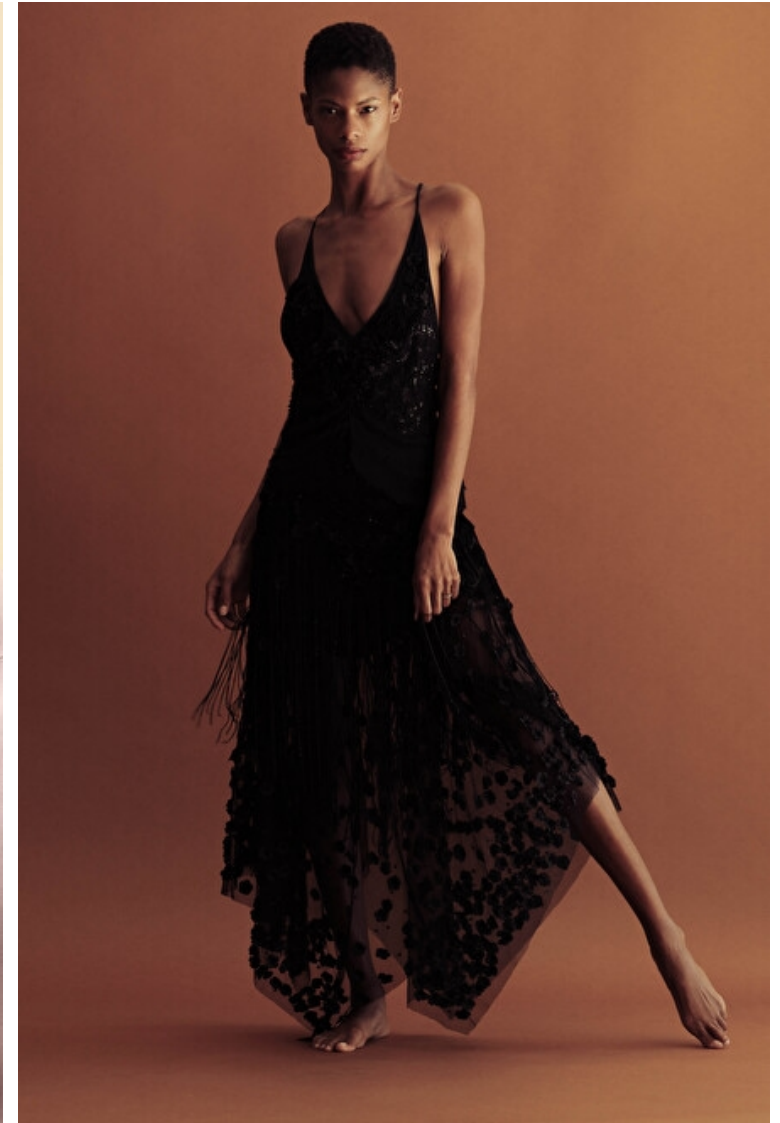

Pamela Keys

Height 178cm / 5' 10.0"

Bust 86cm / 34"

Waist 65cm / 25.5"

Hips 86cm / 34"

Shoes EU/US/UK 40 / 9 / 7

Eyes Brown

Hair Dark brown