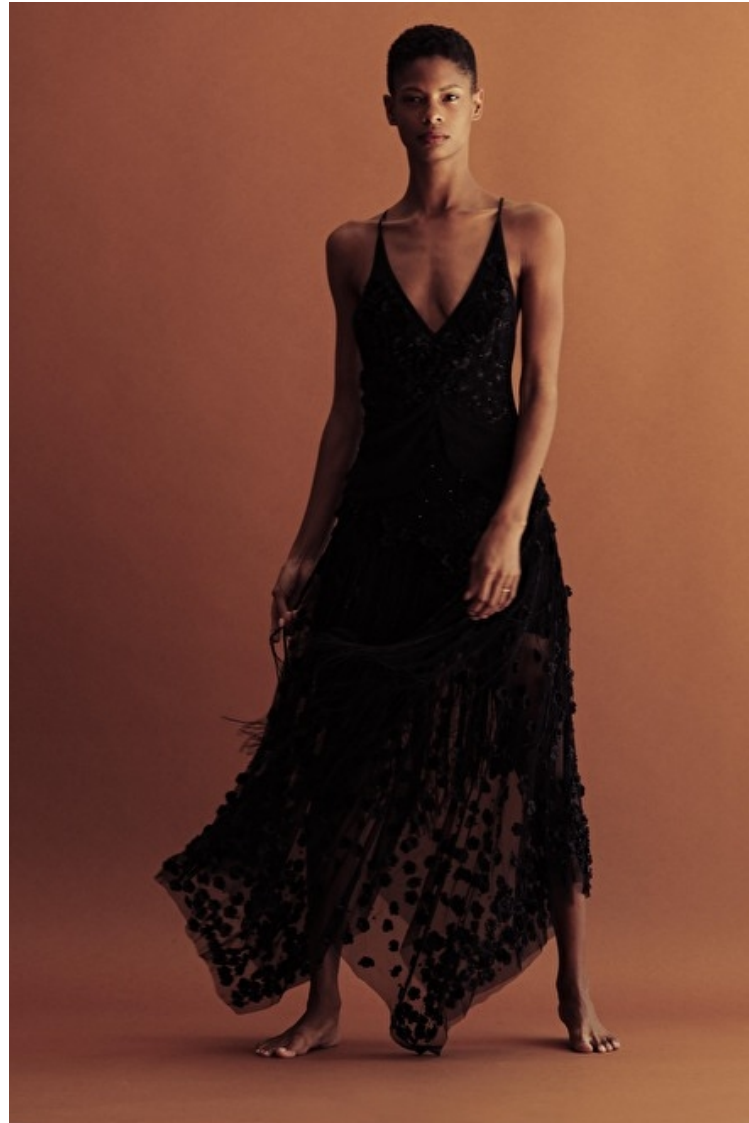

Pamela Keys

Height 178cm / 5' 10.0"

Bust 86cm / 34"

Waist 65cm / 25.5"

Hips 86cm / 34"

Shoes EU/US/UK 40 / 9 / 7

Eyes Brown

Hair Dark brown