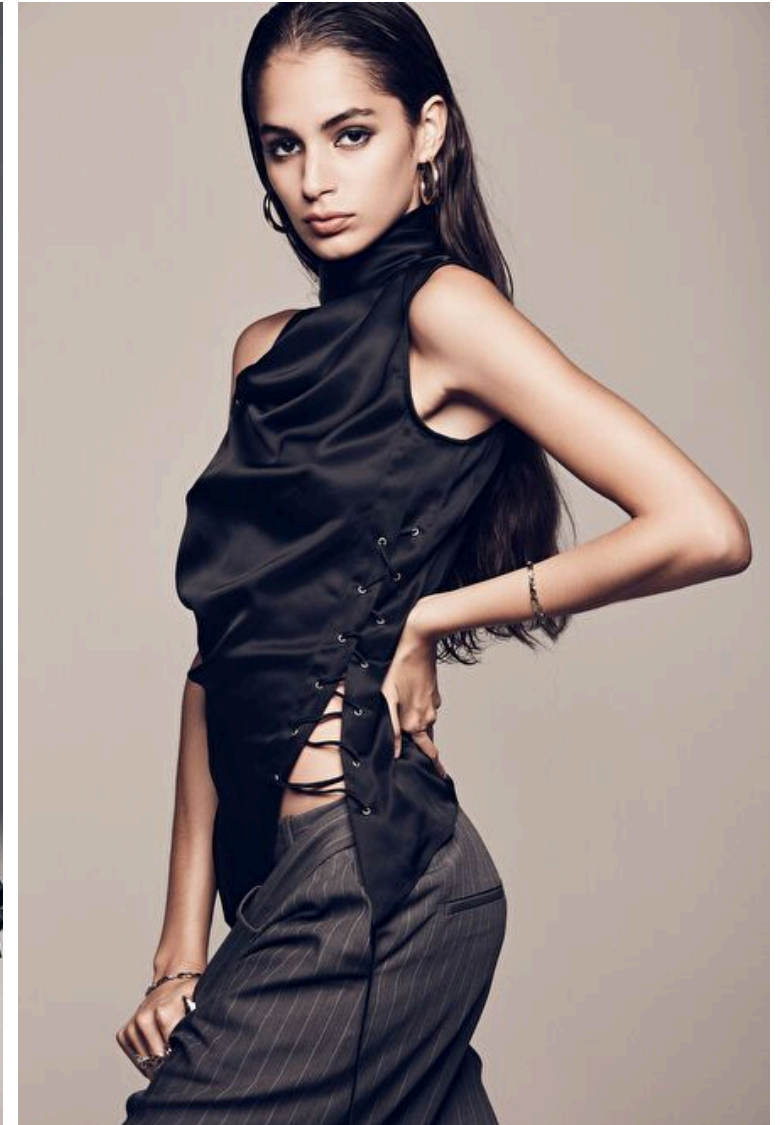

Select

MODEL MANAGEMENT

1400 Alton Rd Suite 103, Miami Beach, 33139, Florida, United States

Phone: (305) 672-6342 Fax: (305) 672-1749 Email: info.miami@selectmodel.com Website: <https://www.selectmodel.com/>

Paola Torres

Height 180cm / 5' 11.0"

Bust 81cm / 32"

Waist 59cm / 23"

Hips 86cm / 34"

Shoes EU/US/UK 38.5 / 7.5 / 5

Eyes Brown

Hair Brown

Cup B