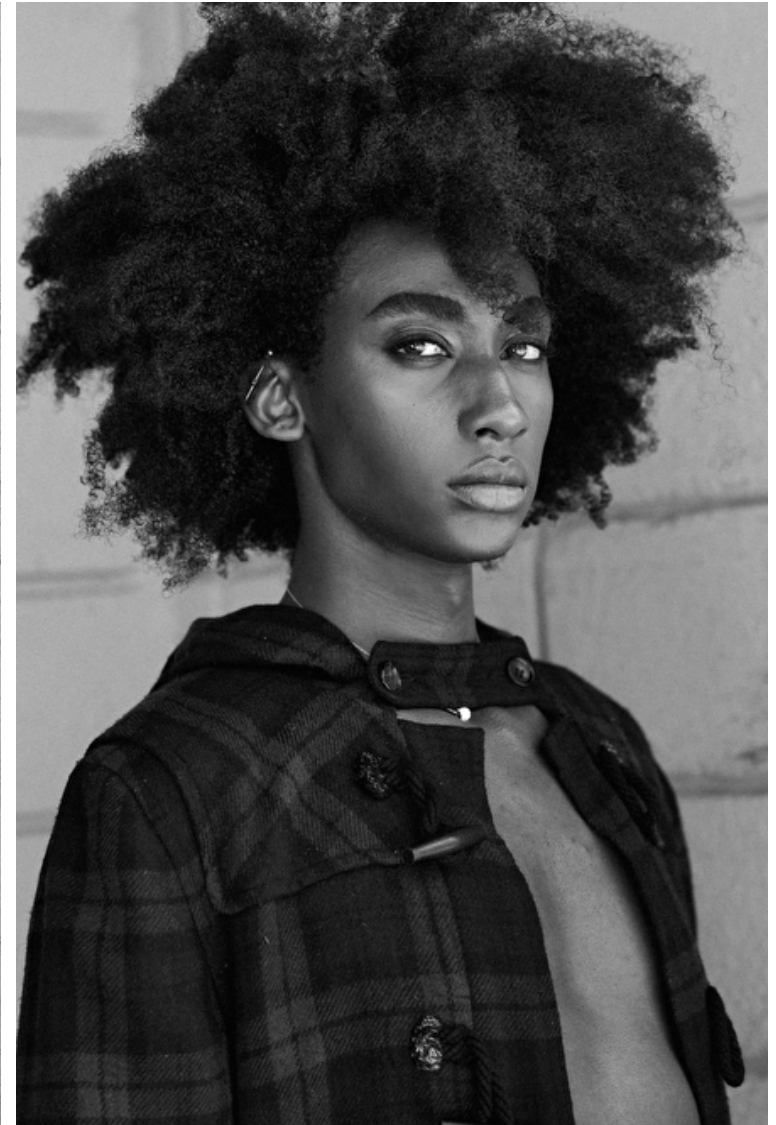

Select

MODEL MANAGEMENT

1400 Alton Rd Suite 103, Miami Beach, 33139, Florida, United States

Phone: (305) 672-6342 Fax: (305) 672-1749 Email: info.miami@selectmodel.com Website: <https://www.selectmodel.com/>

Parris

Height 188cm / 6' 2.0"

Waist 71cm / 28"

Shoes EU/US/UK 41.5 / 10 / 8

Eyes Brown

Hair Black

Inseam 86cm / 34"

Neck 35cm / 14"

Sleeve 91cm / 36"

Suit size 48cm / 38"

Suit cut Long