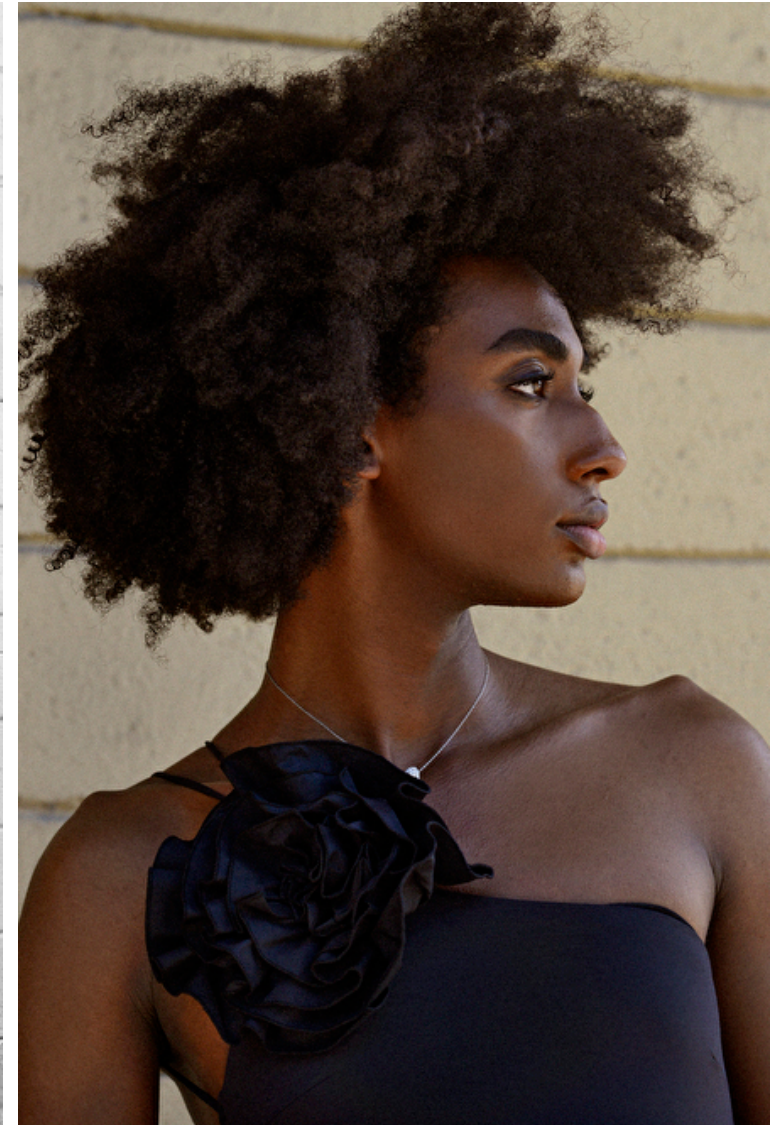

Select

MODEL MANAGEMENT

1400 Alton Rd Suite 103, Miami Beach, 33139, Florida, United States

Phone: (305) 672-6342 Fax: (305) 672-1749 Email: info.miami@selectmodel.com Website: <https://www.selectmodel.com/>

Parris

Height 188cm / 6' 2.0"

Waist 71cm / 28"

Shoes EU/US/UK 41.5 / 10 / 8

Eyes Brown

Hair Black

Inseam 86cm / 34"

Neck 35cm / 14"

Sleeve 91cm / 36"

Suit size 48cm / 38"

Suit cut Long