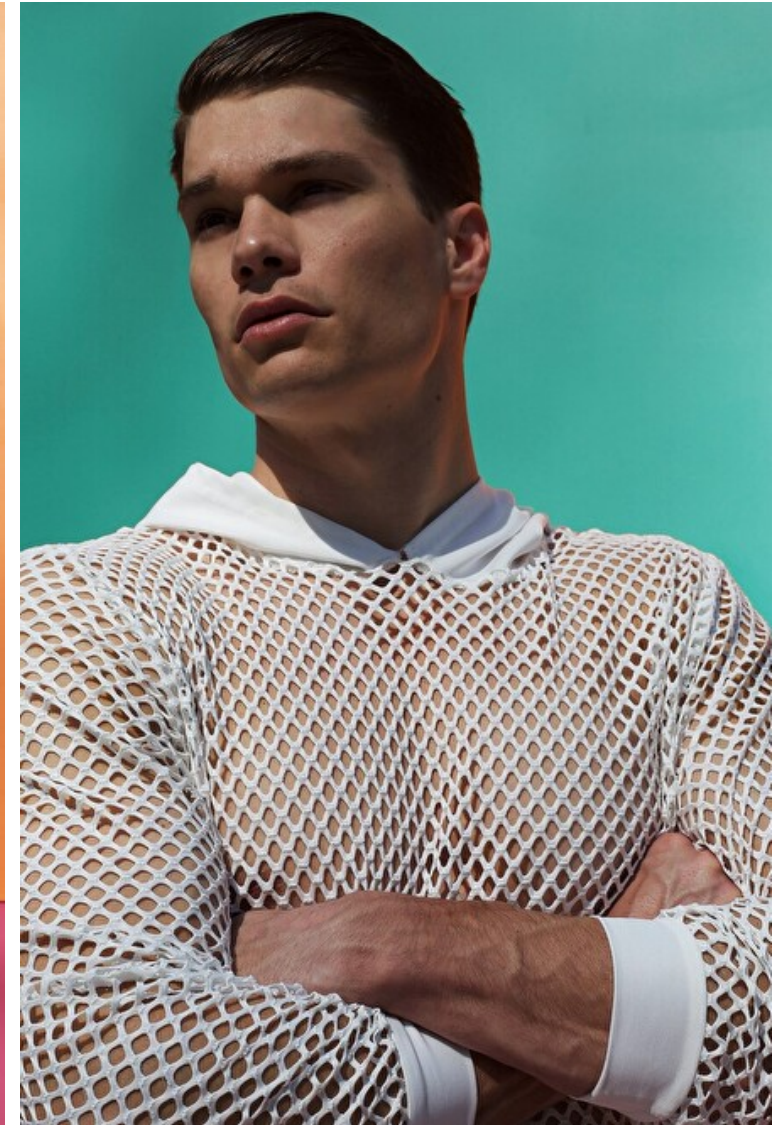

Neck 41cm / 16"

Suit size 50cm / 40"

Suit cut Long