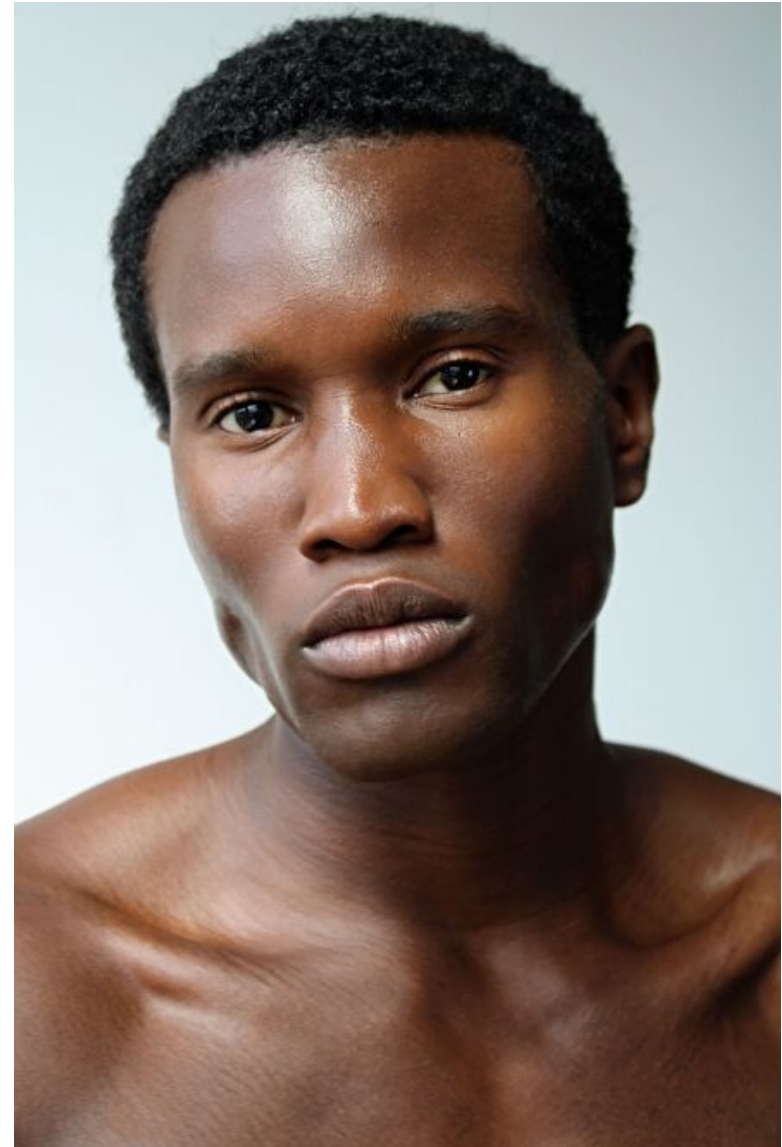

Praise Levi

Height 191cm / 6' 3.0"

Waist 79cm / 31"

Shoes EU/US/UK 45 / 12 / 10.5

Eyes Brown

Hair Dark brown

Inseam 86cm / 34"

Neck 36cm / 14"

Sleeve 67cm / 26.5"

Suit size 48cm / 38"

Suit cut Long