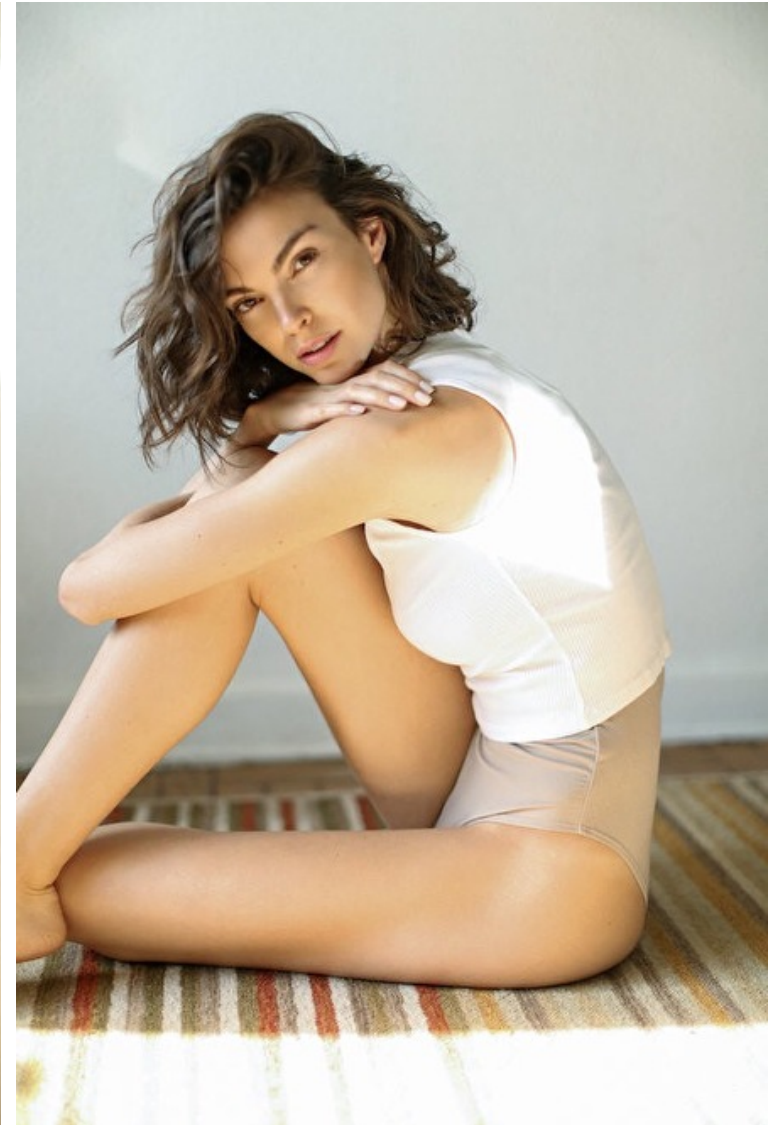

Priscilla Lourenco

Height 175cm / 5' 9.0"

Bust 83cm / 32.5"

Waist 64cm / 25"

Hips 92cm / 36"

Shoes EU/US/UK 37.5 / 7 / 4

Eyes Brown

Hair Brown