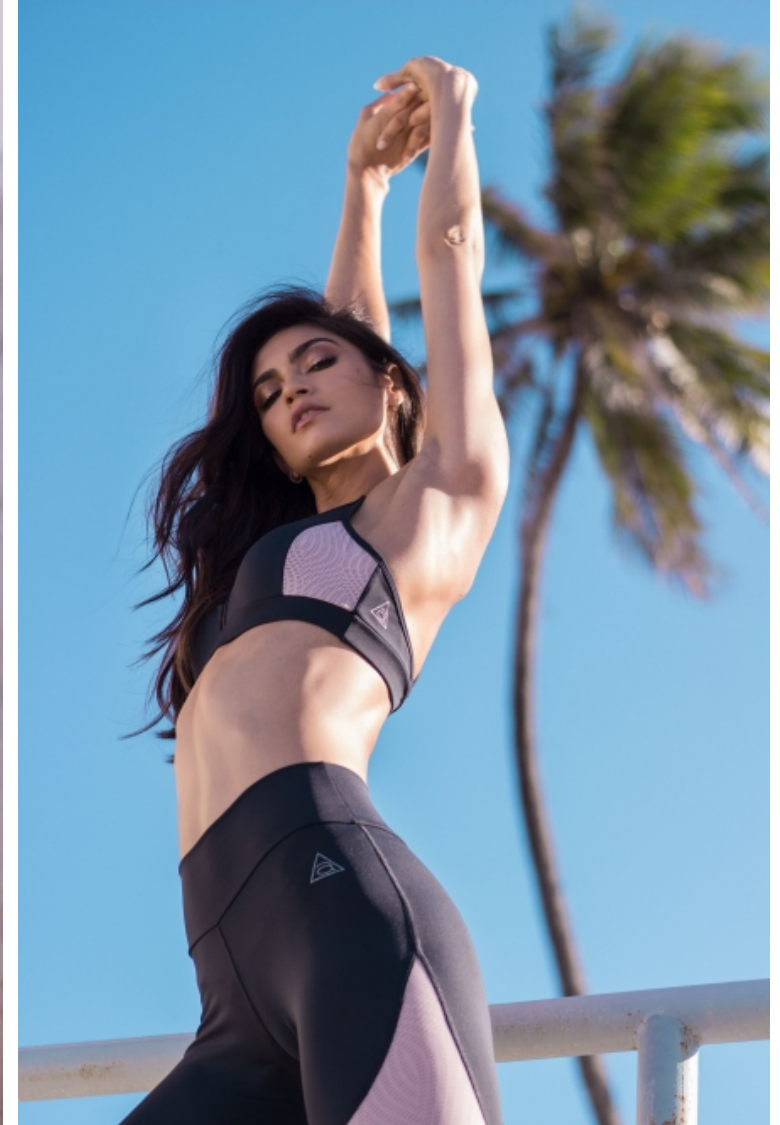

Select

MODEL MANAGEMENT

1400 Alton Rd Suite 103, Miami Beach, 33139, Florida, United States

Phone: (305) 672-6342 Fax: (305) 672-1749 Email: info.miami@selectmodel.com Website: <https://www.selectmodel.com/>

Rafaelly

Height 180cm / 5' 11.0"

Size EU/US 34 / 4

Waist 62cm / 24.5"

Hips 90cm / 35.5"

Shoes EU/US/UK 40 / 9 / 7

Eyes Brown

Hair Brown

Cup B