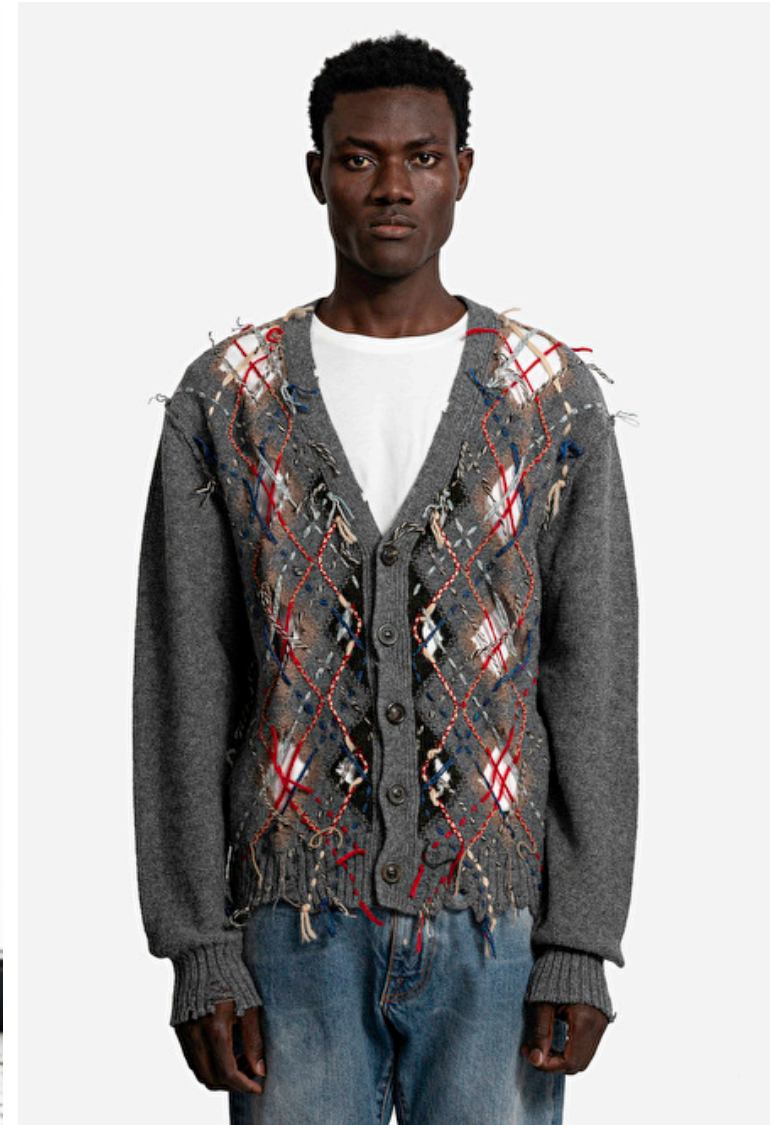

Select

MODEL MANAGEMENT

1400 Alton Rd Suite 103, Miami Beach, 33139, Florida, United States

Phone: (305) 672-6342 Fax: (305) 672-1749 Email: info.miami@selectmodel.com Website: <https://www.selectmodel.com/>

Razak

Height 187cm / 6' 1.5"

Chest 89cm / 35"

Waist 76cm / 30"

Shoes EU/US/UK 42 / 9.5 / 8

Eyes Brown

Hair Black

Inseam 76cm / 30"

Neck 36cm / 14"

Sleeve 71cm / 28"

Suit size 50cm / 40"

Suit cut Regular

Location IL