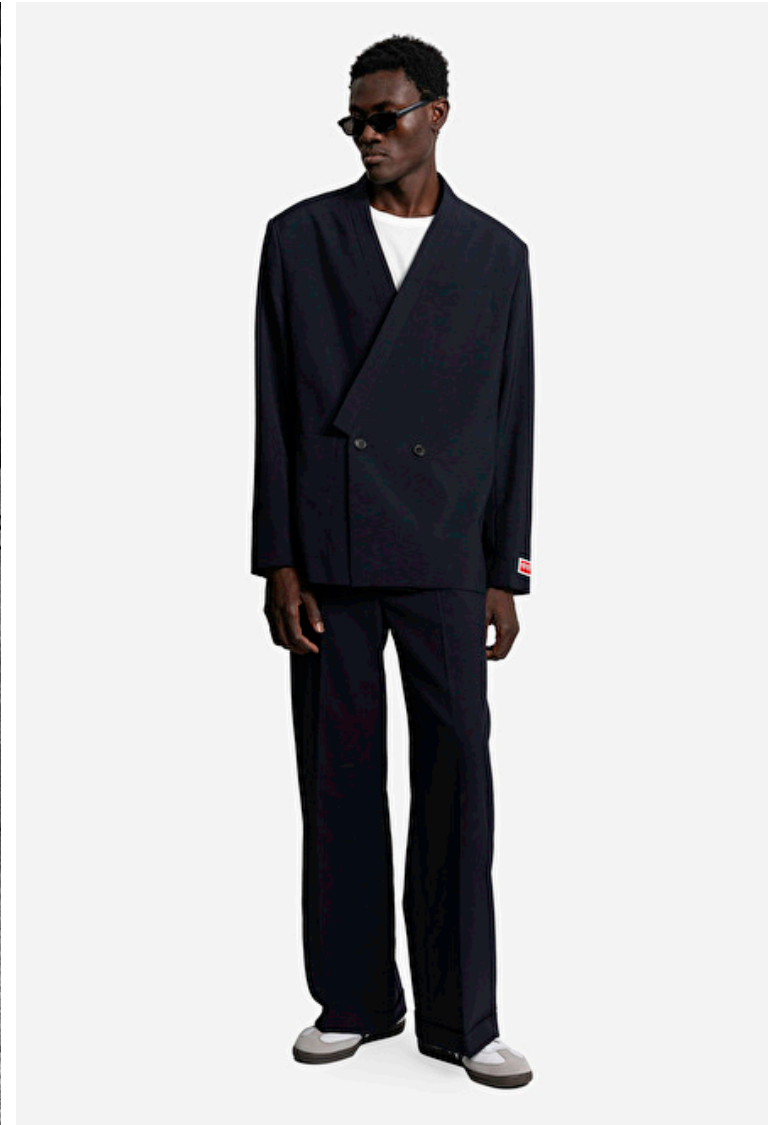

Eyes Brown

Hair Black

Inseam 76cm / 30"

Neck 36cm / 14"

Sleeve 71cm / 28"

Suit size 50cm / 40"

Suit cut Regular

Location IL