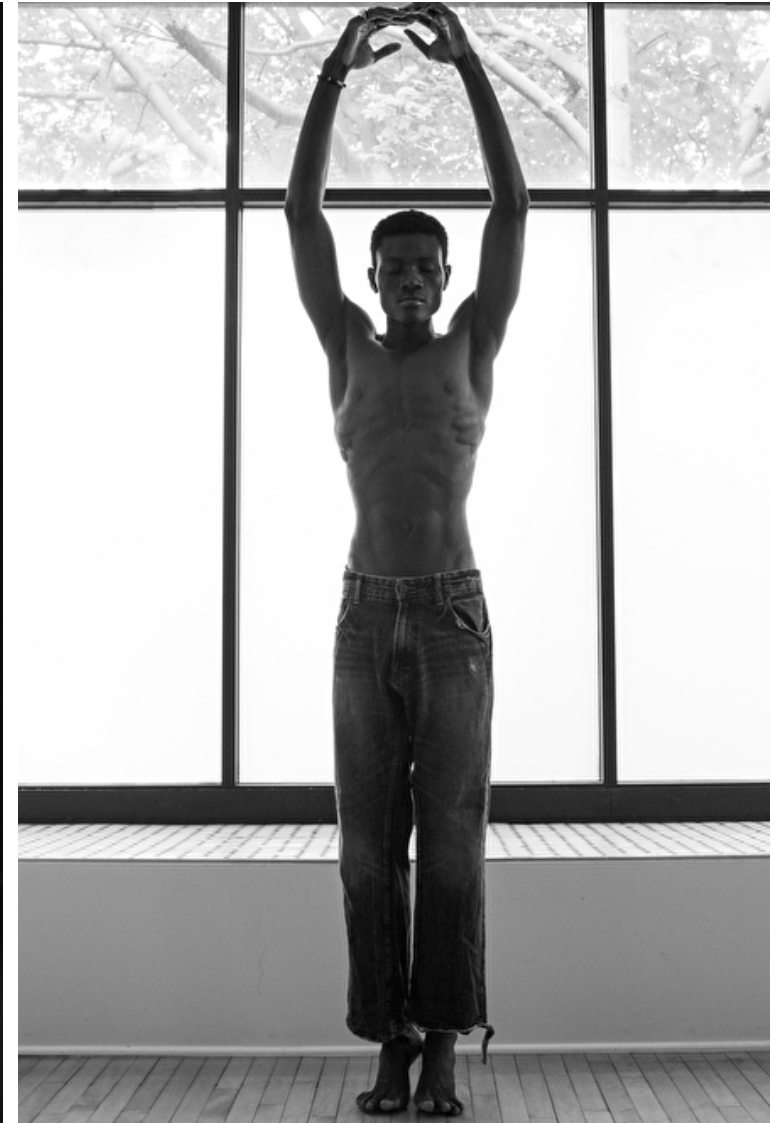

Select

MODEL MANAGEMENT

1400 Alton Rd Suite 103, Miami Beach, 33139, Florida, United States

Phone: (305) 672-6342 Fax: (305) 672-1749 Email: info.miami@selectmodel.com Website: <https://www.selectmodel.com/>

Razak

Height 187cm / 6' 1.5"

Chest 89cm / 35"

Waist 76cm / 30"

Shoes EU/US/UK 42 / 9.5 / 8

Eyes Brown

Hair Black

Inseam 76cm / 30"

Neck 36cm / 14"

Sleeve 71cm / 28"

Suit size 50cm / 40"

Suit cut Regular

Location IL