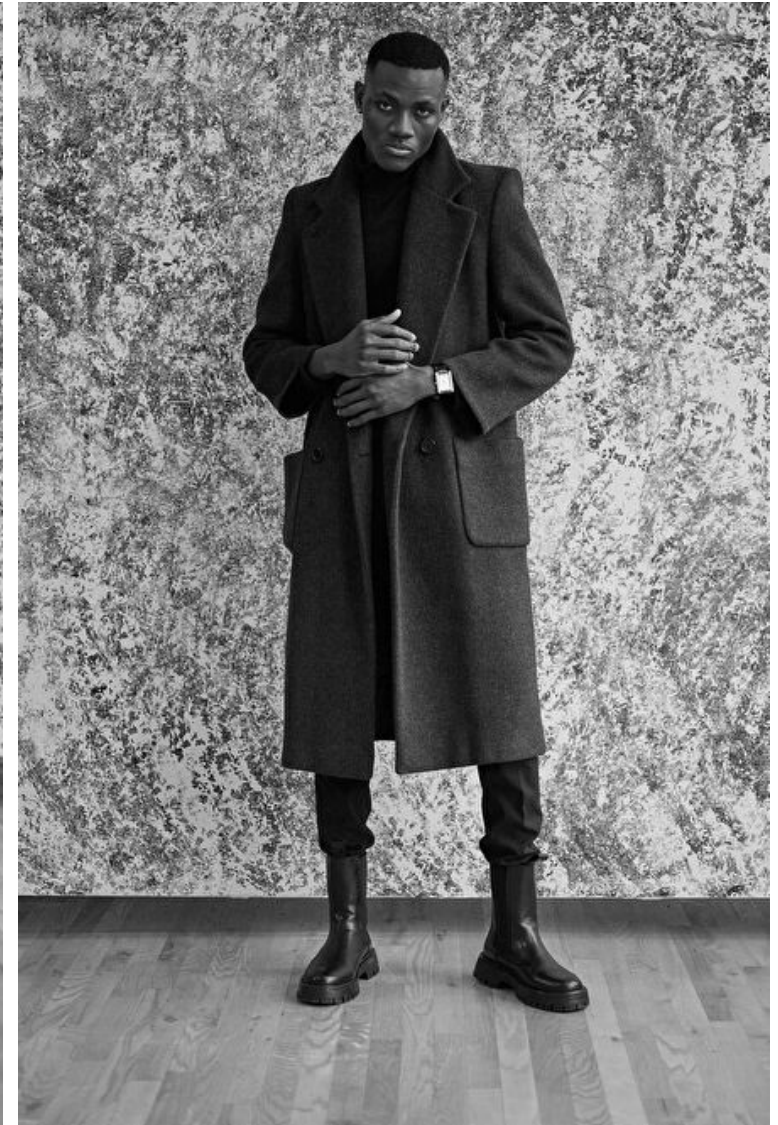

Eyes Brown

Hair Black

Inseam 76cm / 30"

Neck 36cm / 14"

Sleeve 71cm / 28"

Suit size 50cm / 40"

Suit cut Regular

Location IL