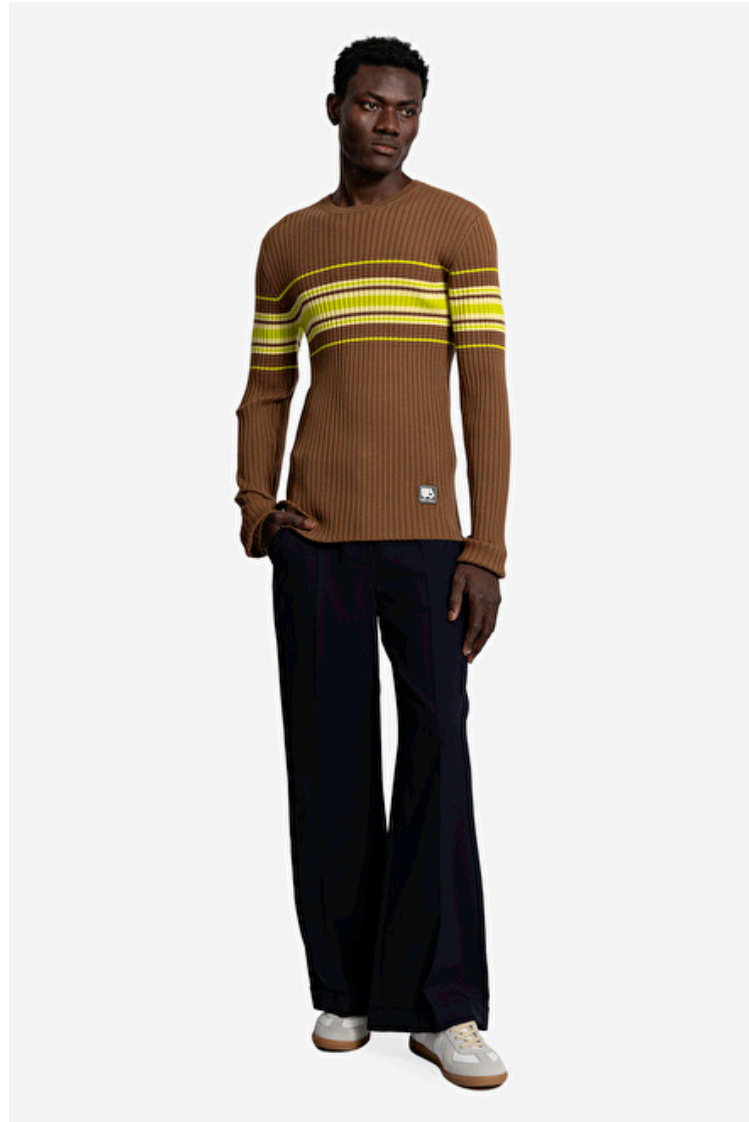

Eyes Brown

Hair Black

Inseam 76cm / 30"

Neck 36cm / 14"

Sleeve 71cm / 28"

Suit size 50cm / 40"

Suit cut Regular

Location IL