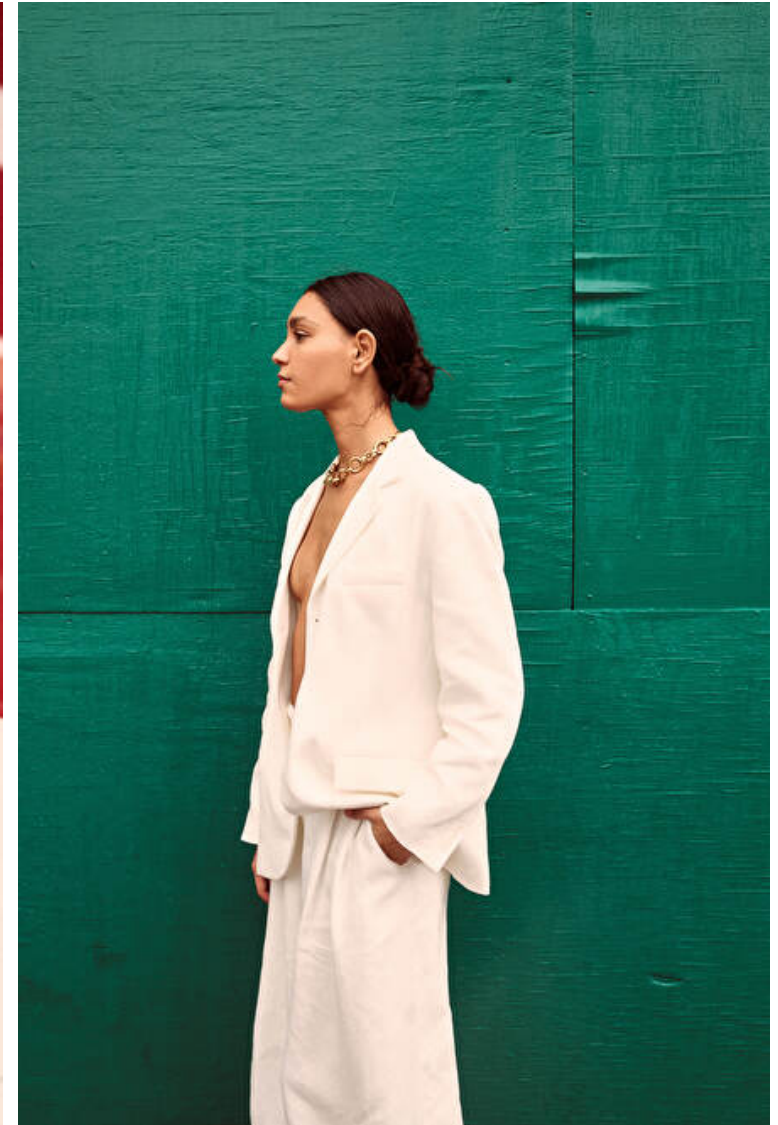

Select

MODEL MANAGEMENT

1400 Alton Rd Suite 103, Miami Beach, 33139, Florida, United States

Phone: (305) 672-6342 Fax: (305) 672-1749 Email: info.miami@selectmodel.com Website: <https://www.selectmodel.com/>

Rebecca Dias

Height 175cm / 5' 9.0"

Size EU/US 32 / 2

Bust 81cm / 32"

Waist 61cm / 24"

Hips 86cm / 34"

Shoes EU/US/UK 39.5 / 8.5 / 6

Eyes Brown

Hair Brown

Cup A