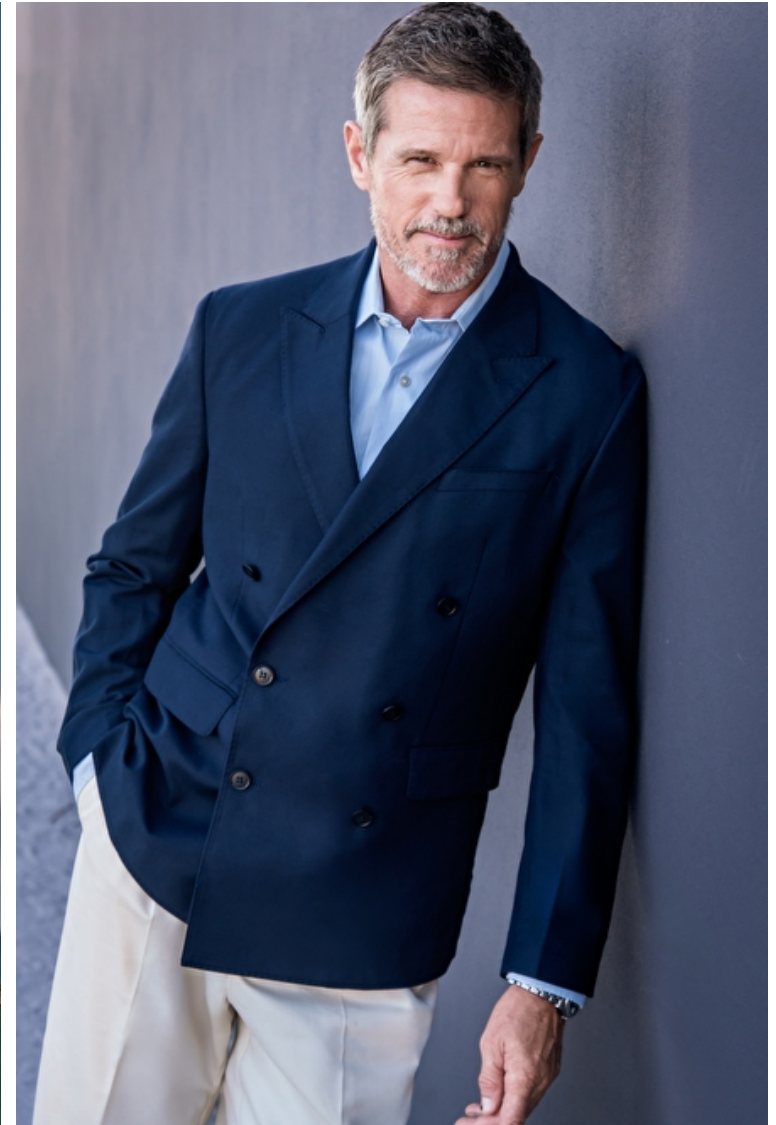

Select

MODEL MANAGEMENT

1400 Alton Rd Suite 103, Miami Beach, 33139, Florida, United States

Phone: (305) 672-6342 Fax: (305) 672-1749 Email: info.miami@selectmodel.com Website: <https://www.selectmodel.com/>

Richard Brands

Height 188cm / 6' 2.0"

Waist 81cm / 32"

Shoes EU/US/UK 44 / 11 / 9.5

Eyes Brown

Hair Grey/Black

Inseam 86cm / 34"

Neck 41cm / 16"

Sleeve 86cm / 34"

Suit size 50cm / 40"

Suit cut Long