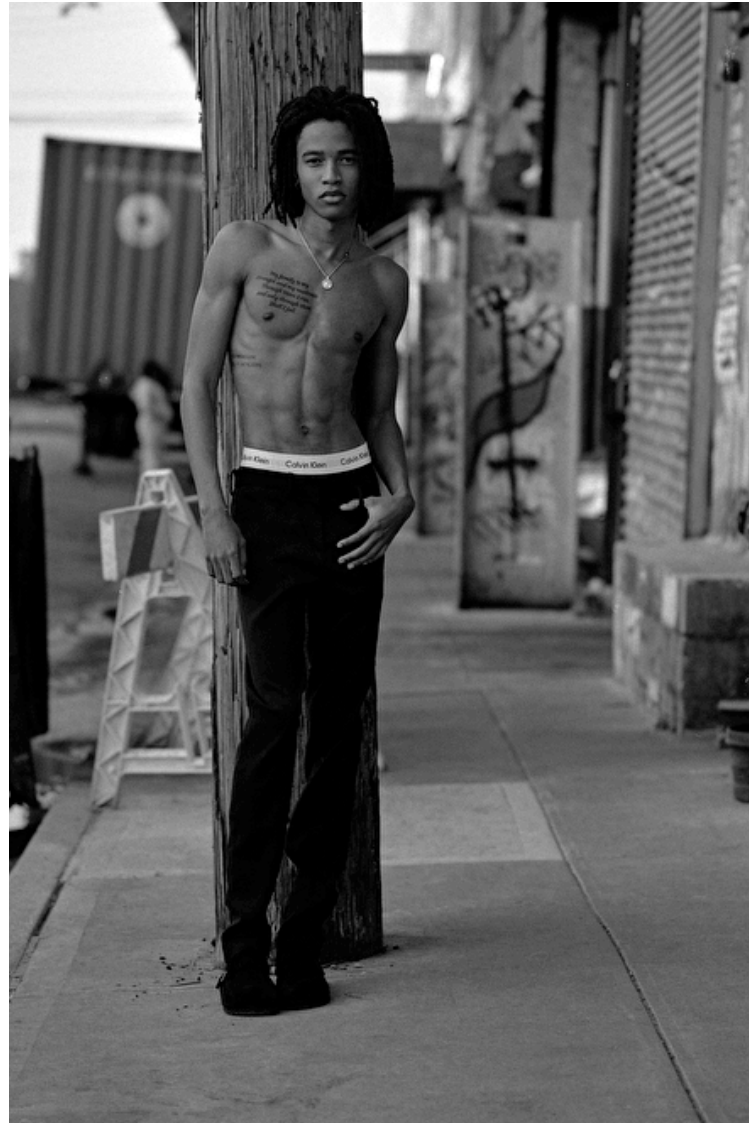

Select

MODEL MANAGEMENT

1400 Alton Rd Suite 103, Miami Beach, 33139, Florida, United States

Phone: (305) 672-6342 Fax: (305) 672-1749 Email: info.miami@selectmodel.com Website: <https://www.selectmodel.com/>

Richard Taylor

Height 188cm / 6' 2.0"

Waist 71cm / 28"

Shoes EU/US/UK 42 / 9.5 / 8

Eyes Brown

Hair Brown

Inseam 81cm / 32"

Neck 41cm / 16"

Sleeve 48cm / 19"

Suit size 48cm / 38"