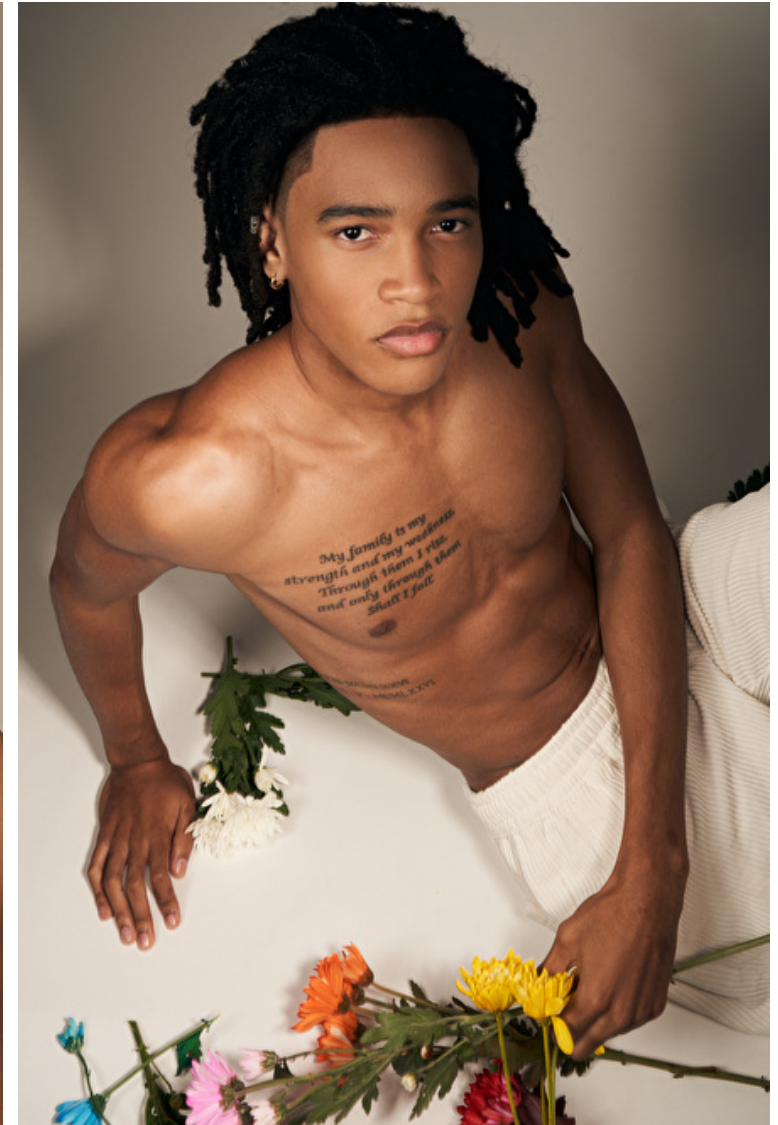

Richard Taylor

Height 188cm / 6' 2.0"

Waist 71cm / 28"

Shoes EU/US/UK 42 / 9.5 / 8

Eyes Brown

Hair Brown

Inseam 81cm / 32"

Neck 41cm / 16"

Sleeve 48cm / 19"

Suit size 48cm / 38"