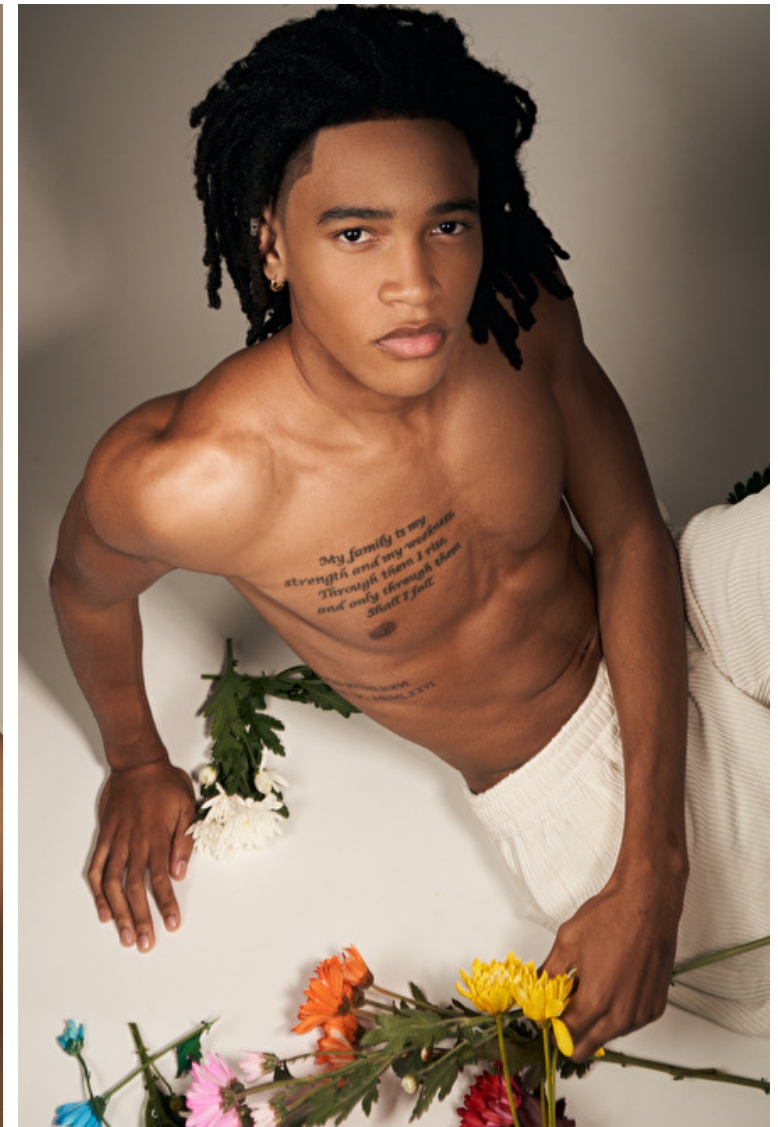

Richard Taylor

Height 188cm / 6' 2.0"

Waist 71cm / 28"

Shoes EU/US/UK 42 / 9.5 / 8

Eyes Brown

Hair Brown

Inseam 81cm / 32"

Neck 41cm / 16"

Sleeve 48cm / 19"

Suit size 48cm / 38"