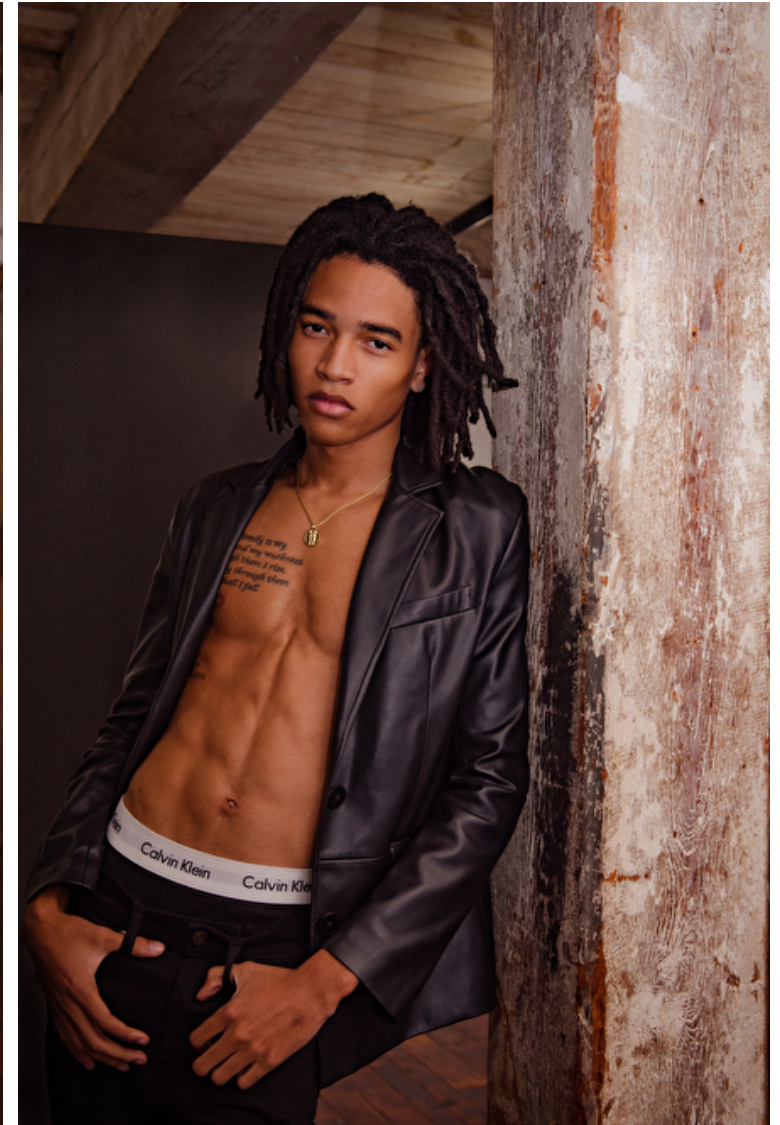

Select

MODEL MANAGEMENT

1400 Alton Rd Suite 103, Miami Beach, 33139, Florida, United States

Phone: (305) 672-6342 Fax: (305) 672-1749 Email: info.miami@selectmodel.com Website: <https://www.selectmodel.com/>

Richard Taylor

Height 188cm / 6' 2.0"

Waist 71cm / 28"

Shoes EU/US/UK 42 / 9.5 / 8

Eyes Brown

Hair Brown

Inseam 81cm / 32"

Neck 41cm / 16"

Sleeve 48cm / 19"

Suit size 48cm / 38"