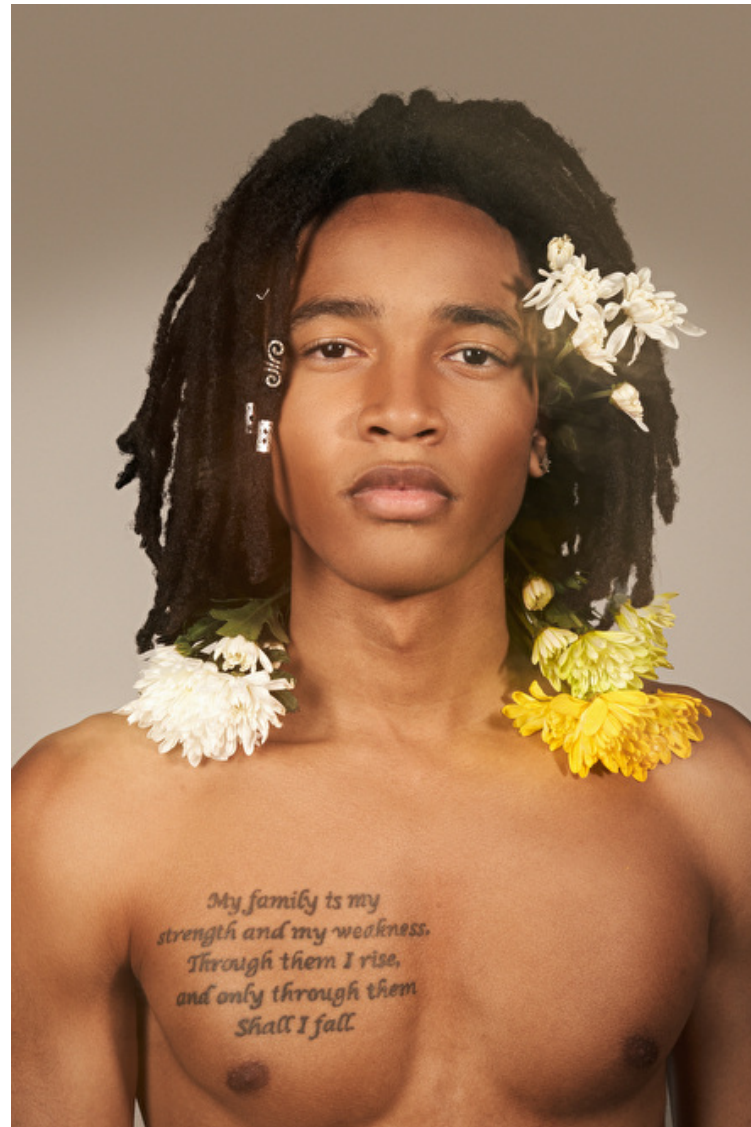

Richard Taylor

Height 188cm / 6' 2.0"

Waist 71cm / 28"

Shoes EU/US/UK 42 / 9.5 / 8

Eyes Brown

Hair Brown

Inseam 81cm / 32"

Neck 41cm / 16"

Sleeve 48cm / 19"

Suit size 48cm / 38"