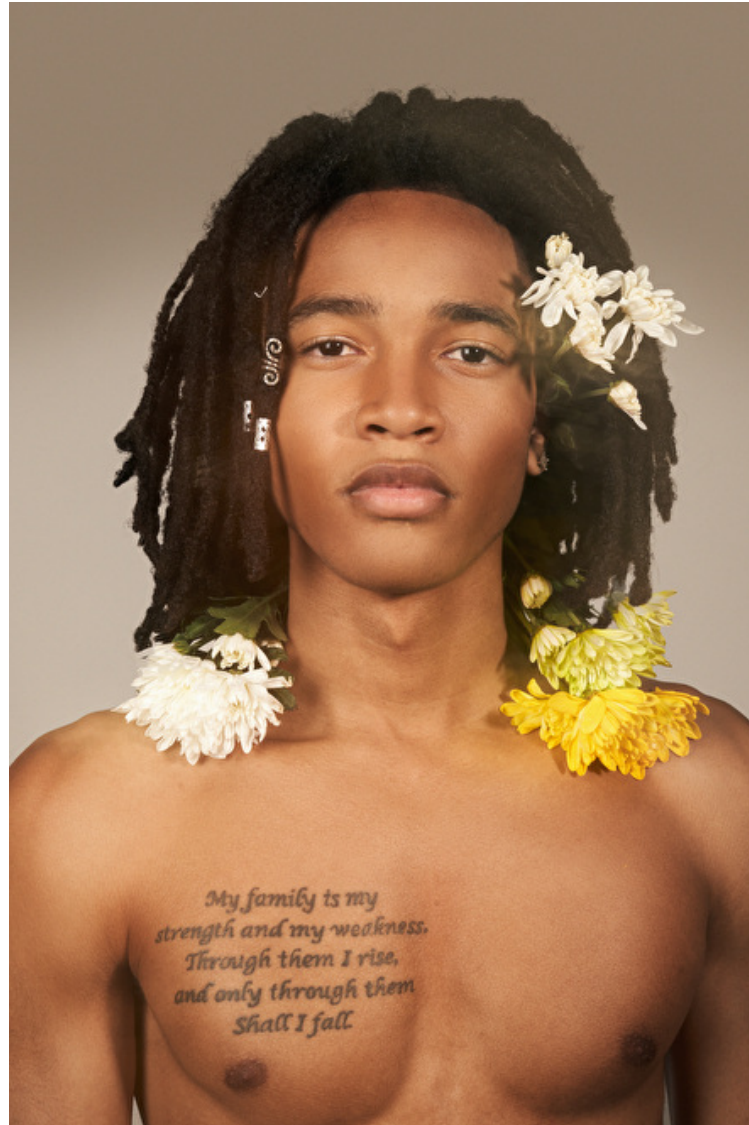

Richard Taylor

Height 188cm / 6' 2.0"

Waist 71cm / 28"

Shoes EU/US/UK 42 / 9.5 / 8

Eyes Brown

Hair Brown

Inseam 81cm / 32"

Neck 41cm / 16"

Sleeve 48cm / 19"

Suit size 48cm / 38"