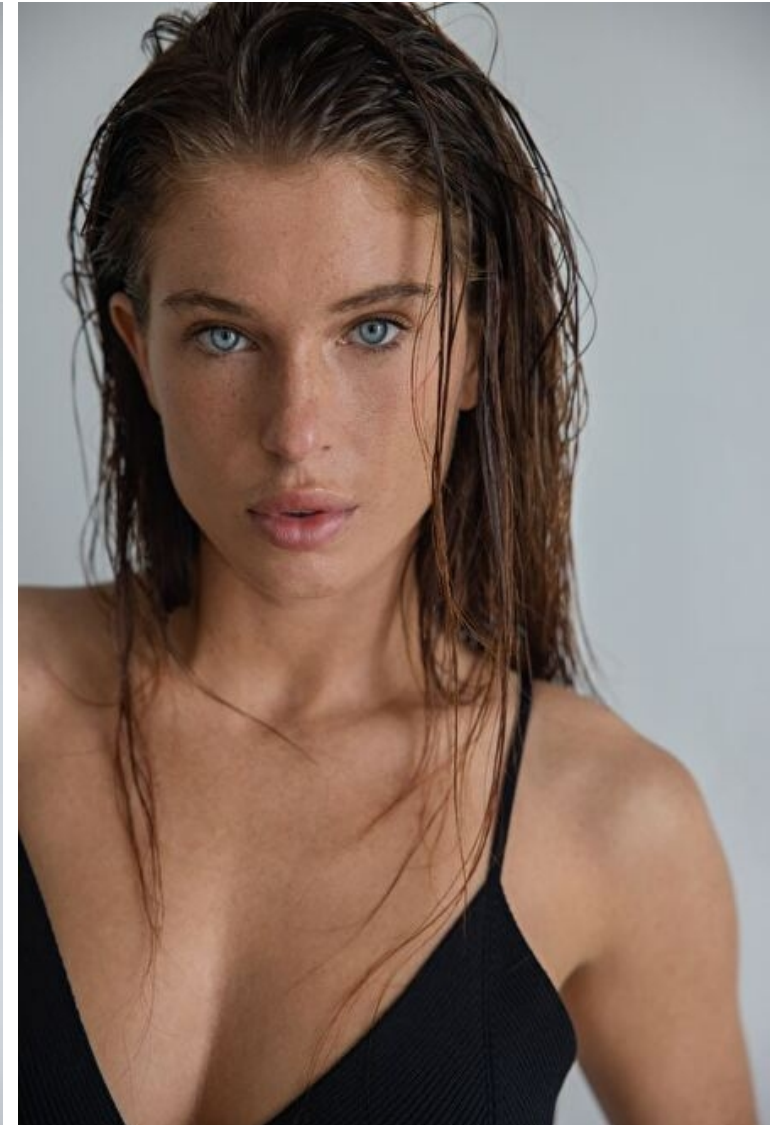

Select

MODEL MANAGEMENT

1400 Alton Rd Suite 103, Miami Beach, 33139, Florida, United States

Phone: (305) 672-6342 Fax: (305) 672-1749 Email: info.miami@selectmodel.com Website: <https://www.selectmodel.com/>

Ricki

Height 178cm / 5' 10.0"

Size EU/US 30

Bust 79cm / 31"

Waist 60cm / 23.5"

Hips 90cm / 35.5"

Shoes EU/US/UK 40 / 9 / 7

Eyes Blue

Hair Brown