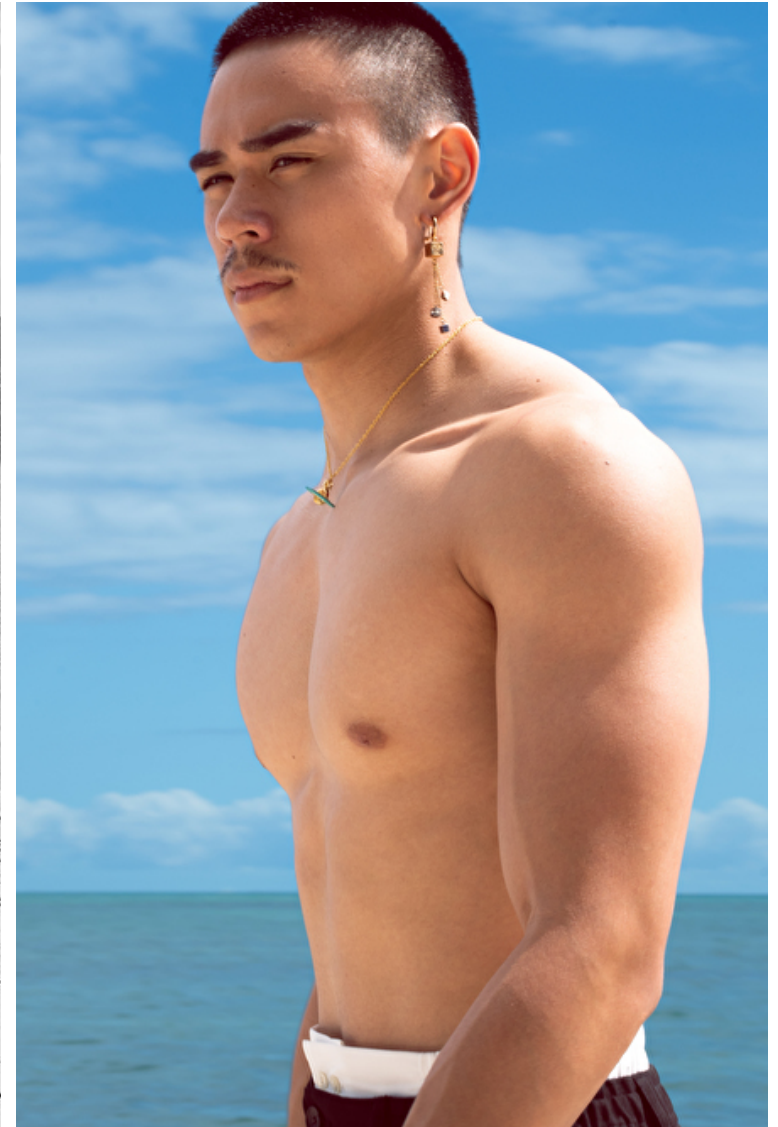

Select

MODEL MANAGEMENT

1400 Alton Rd Suite 103, Miami Beach, 33139, Florida, United States

Phone: (305) 672-6342 Fax: (305) 672-1749 Email: info.miami@selectmodel.com Website: <https://www.selectmodel.com/>

River Kawai

Height 187cm / 6' 1.5"

Waist 75cm / 29.5"

Shoes EU/US/UK 44 / 11 / 9.5

Eyes Brown

Hair Black

Inseam 81cm / 32"

Neck 36cm / 14"

Sleeve 85cm / 33.5"