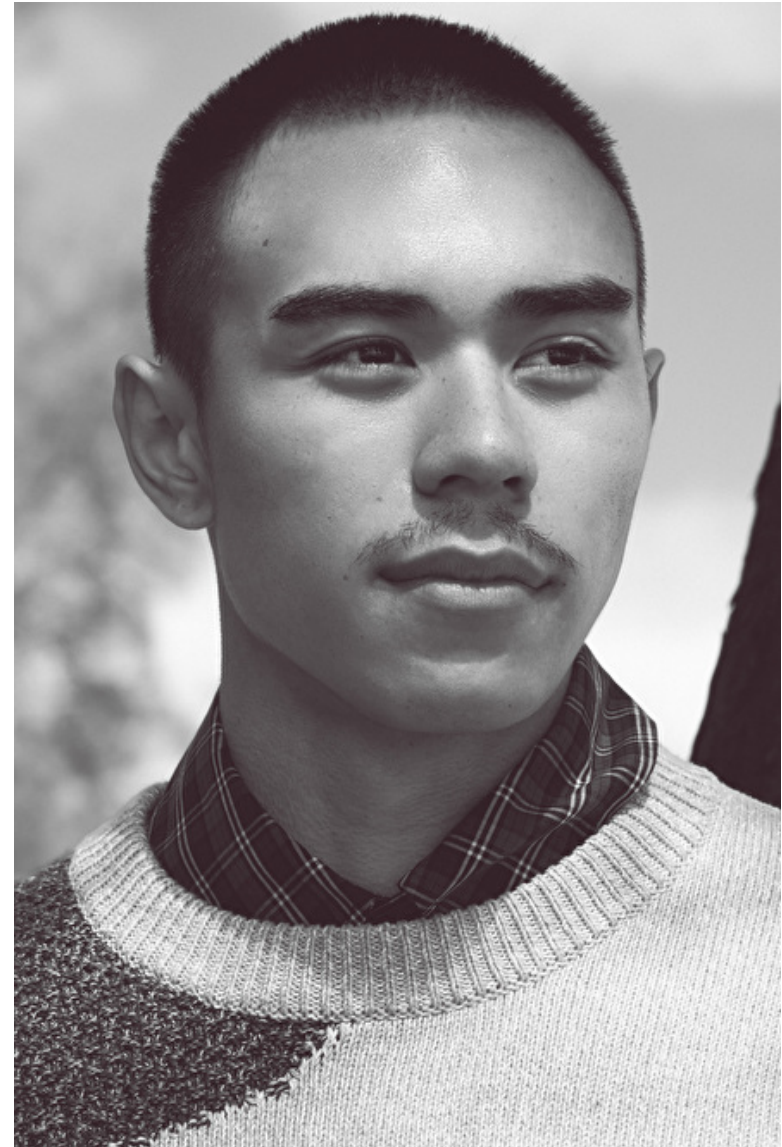

Select

MODEL MANAGEMENT

1400 Alton Rd Suite 103, Miami Beach, 33139, Florida, United States

Phone: (305) 672-6342 Fax: (305) 672-1749 Email: info.miami@selectmodel.com Website: <https://www.selectmodel.com/>

River Kawai

Height 187cm / 6' 1.5"

Waist 75cm / 29.5"

Shoes EU/US/UK 44 / 11 / 9.5

Eyes Brown

Hair Black

Inseam 81cm / 32"

Neck 36cm / 14"

Sleeve 85cm / 33.5"