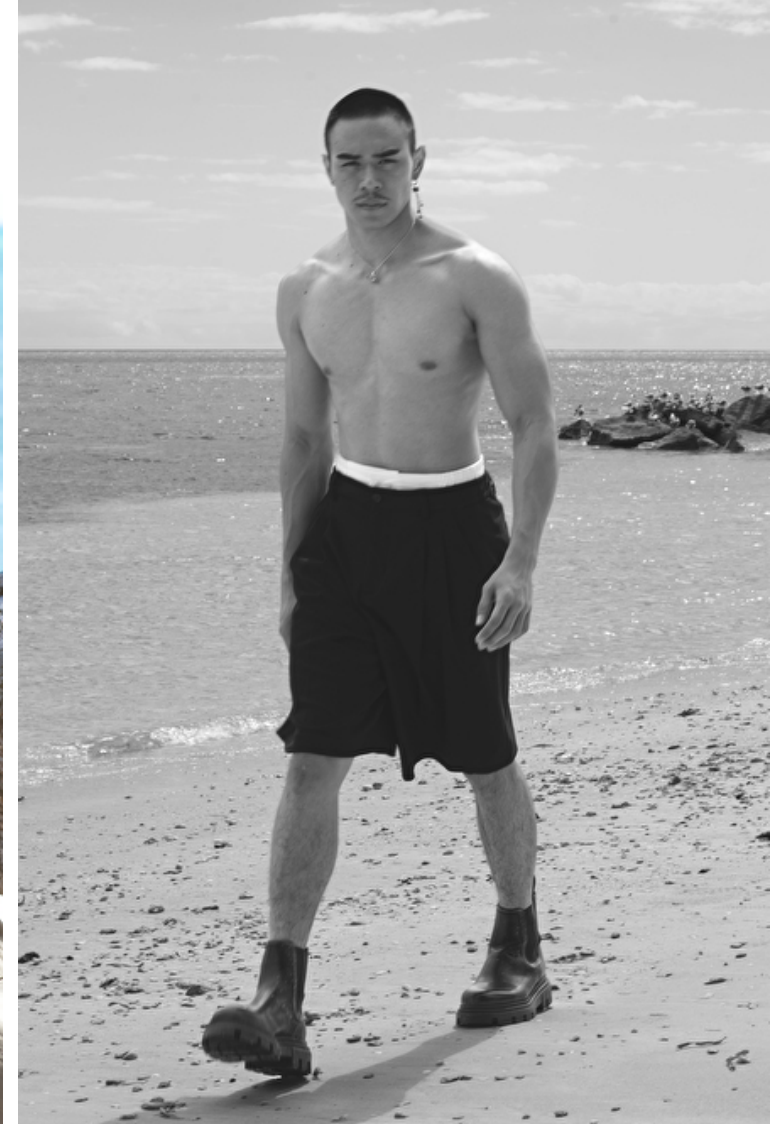

Select

MODEL MANAGEMENT

1400 Alton Rd Suite 103, Miami Beach, 33139, Florida, United States

Phone: (305) 672-6342 Fax: (305) 672-1749 Email: info.miami@selectmodel.com Website: <https://www.selectmodel.com/>

River Kawai

Height 187cm / 6' 1.5"

Waist 75cm / 29.5"

Shoes EU/US/UK 44 / 11 / 9.5

Eyes Brown

Hair Black

Inseam 81cm / 32"

Neck 36cm / 14"

Sleeve 85cm / 33.5"