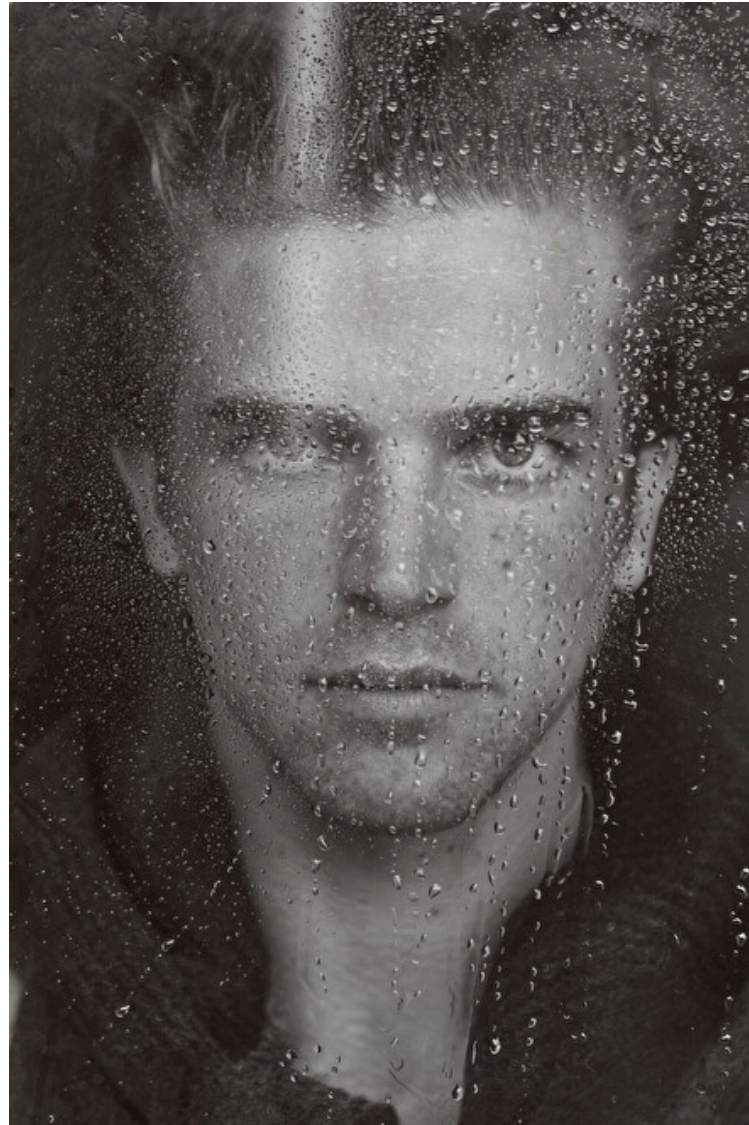

Select

MODEL MANAGEMENT

1400 Alton Rd Suite 103, Miami Beach, 33139, Florida, United States

Phone: (305) 672-6342 Fax: (305) 672-1749 Email: info.miami@selectmodel.com Website: <https://www.selectmodel.com/>

River Viiperi

Height 188cm / 6' 2.0"

Waist 79cm / 31"

Shoes EU/US/UK 42.5 / 10 / 8.5

Eyes Blue green

Hair Dark blond

Neck 39cm / 15.5"

Suit size 50cm / 40"

Suit cut Regular