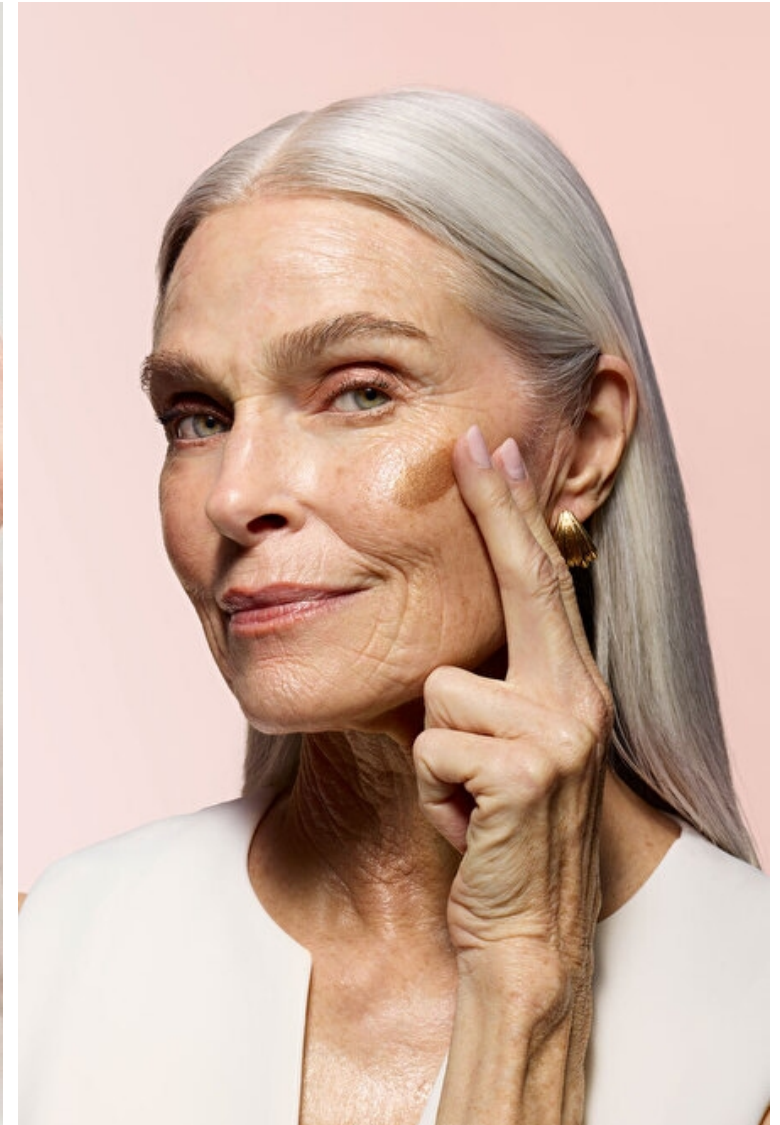

Select

MODEL MANAGEMENT

1400 Alton Rd Suite 103, Miami Beach, 33139, Florida, United States

Phone: (305) 672-6342 Fax: (305) 672-1749 Email: info.miami@selectmodel.com Website: <https://www.selectmodel.com/>

Roxanne Gould

Height 181cm / 5' 11.5"

Bust 86cm / 34"

Waist 67cm / 26.5"

Hips 96cm / 38"

Shoes EU/US/UK 42.5 / 11 / 9

Hair Salt and pepper

Eyes Green

Cup B